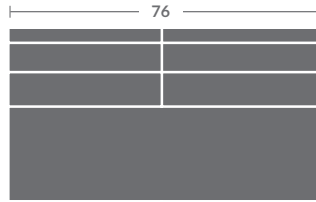

Quarter Inch Scale Drawing

As shown:

(1) SC9519-15 CORNER CHAIR

(1) SC9519-31 LAF SOFA

(1) SC9519-32 RAF SOFA

All pieces available with a Waterfall Skirt. Please use style WF9519-

All pieces available without a Slipcover or Waterfall. Please use style 9519-

ALL ORDERS MUST INCLUDE A DIAGRAM

Please print the document at 100% for an accurate scale results.

Quarter Inch Scale Drawing

9519-10
ARMLESS CHAIR

9519-20
ARMLESS LOVESEAT

9519-30
ARMLESS SOFA

9519-15
CORNER CHAIR