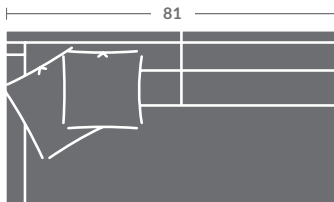

ALL ORDERS MUST INCLUDE A DIAGRAM

Please print the document at 100% for an accurate scale results.

Quarter Inch Scale Drawing

9519-10
ARMLESS CHAIR

9519-20
ARMLESS LOVESEAT

9519-30
ARMLESS SOFA

9519-15
CORNER CHAIR

9519-11
LAF CHAIR

9519-12
RAF CHAIR

9519-41
LAF CHAISE

9519-42
RAF CHAISE

9519-21
LAF LOVESEAT

9519-22
RAF LOVESEAT

9519-31
LAF SOFA

9519-32
RAF SOFA