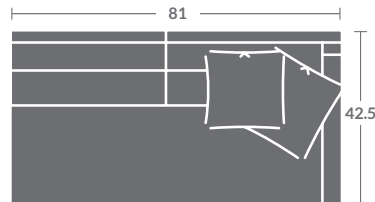

Quarter Inch Scale Drawing

As shown:

(1) SC9519-15 CORNER CHAIR

(1) SC9519-31 LAF SOFA

(1) SC9519-32 RAF SOFA

All pieces available with a Waterfall Skirt. Please use style WF9519-

All pieces available without a Slipcover or Waterfall. Please use style 9519-

ALL ORDERS MUST INCLUDE A DIAGRAM

Please print the document at 100% for an accurate scale results.

Quarter Inch Scale Drawing

9519-10
ARMLESS CHAIR

9519-20
ARMLESS LOVESEAT

9519-30
ARMLESS SOFA

9519-15
CORNER CHAIR

9519-11
LAF CHAIR

9519-12
RAF CHAIR

9519-41
LAF CHAISE

9519-42
RAF CHAISE

9519-21
LAF LOVESEAT

9519-22
RAF LOVESEAT

9519-31
LAF SOFA

9519-32
RAF SOFA