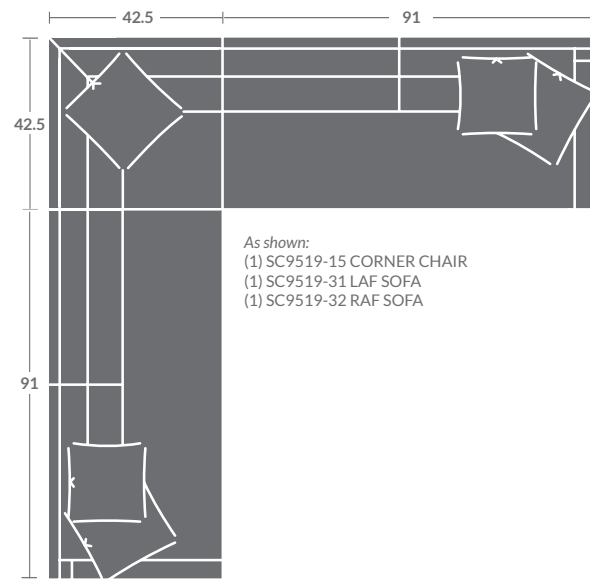

Please print the document at 100% for an accurate scale results.

**LAUREN
LIESS
COLLECTION**
by TAYLOR KING

SC9519- CAVALIER SLIPCOVERED SECTIONAL

As Shown:

SC9519-31 LAF Sofa

Overall h31 d42.5 w91

Inside d24 w86 ah21.5 sh20

SC9519-11 LAF/SC9519-12 RAF Slipcovered Chairs

SC9519-20 Slipcovered Armless Loveseat

SC9519-21 LAF/SC9519-22 RAF Slipcovered Loveseat

SC9519-30 Slipcovered Armless Sofa

SC9519-41 LAF/SC9519-42 RAF Slipcovered Chaise

Quarter Inch Scale Drawing

As shown:

(1) SC9519-15 CORNER CHAIR

(1) SC9519-31 LAF SOFA

(1) SC9519-32 RAF SOFA

All pieces available with a Waterfall Skirt. Please use style WF9519-

All pieces available without a Slipcover or Waterfall. Please use style 9519-

ALL ORDERS MUST INCLUDE A DIAGRAM

Please print the document at 100% for an accurate scale results.

Quarter Inch Scale Drawing

9519-10
ARMLESS CHAIR

9519-20
ARMLESS LOVESEAT

9519-30
ARMLESS SOFA

9519-15
CORNER CHAIR