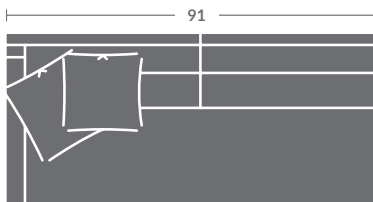

ALL ORDERS MUST INCLUDE A DIAGRAM

Please print the document at 100% for an accurate scale results.

Quarter Inch Scale Drawing

9519-10
ARMLESS CHAIR

9519-20
ARMLESS LOVESEAT

9519-30
ARMLESS SOFA

9519-15
CORNER CHAIR

9519-11
LAF CHAIR

9519-12
RAF CHAIR

9519-41
LAF CHAISE

9519-42
RAF CHAISE

9519-21
LAF LOVESEAT

9519-22
RAF LOVESEAT

9519-31
LAF SOFA

9519-32
RAF SOFA