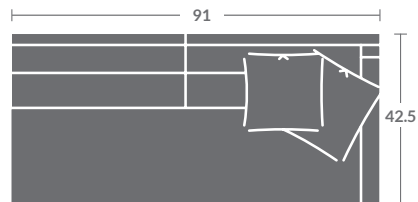

Quarter Inch Scale Drawing

As shown:

(1) SC9519-15 CORNER CHAIR

(1) SC9519-31 LAF SOFA

(1) SC9519-32 RAF SOFA

All pieces available with a Waterfall Skirt. Please use style WF9519-

All pieces available without a Slipcover or Waterfall. Please use style 9519-

ALL ORDERS MUST INCLUDE A DIAGRAM

Please print the document at 100% for an accurate scale results.

Quarter Inch Scale Drawing

9519-10
ARMLESS CHAIR

9519-20
ARMLESS LOVESEAT

9519-30
ARMLESS SOFA

9519-15
CORNER CHAIR

9519-11
LAF CHAIR

9519-12
RAF CHAIR

9519-41
LAF CHAISE

9519-42
RAF CHAISE

9519-21
LAF LOVESEAT

9519-22
RAF LOVESEAT

9519-31
LAF SOFA

9519-32
RAF SOFA