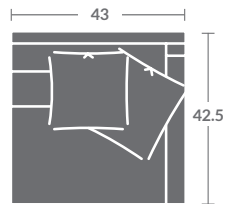

9519-12
RAF CHAIR