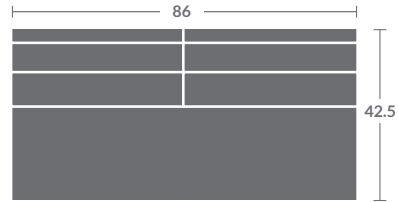

Quarter Inch Scale Drawing

As shown:

(1) SC9519-15 CORNER CHAIR

(1) SC9519-31 LAF SOFA

(1) SC9519-32 RAF SOFA

All pieces available with a Waterfall Skirt. Please use style WF9519-

All pieces available without a Slipcover or Waterfall. Please use style 9519-

ALL ORDERS MUST INCLUDE A DIAGRAM

Please print the document at 100% for an accurate scale results.

Quarter Inch Scale Drawing

9519-10
ARMLESS CHAIR

9519-20
ARMLESS LOVESEAT

9519-30
ARMLESS SOFA

9519-15
CORNER CHAIR

9519-11
LAF CHAIR

9519-12
RAF CHAIR

9519-41
LAF CHAISE

9519-42
RAF CHAISE

9519-21
LAF LOVESEAT

9519-22
RAF LOVESEAT

9519-31
LAF SOFA

9519-32
RAF SOFA