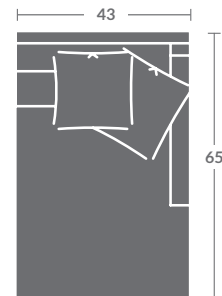

Quarter Inch Scale Drawing

As shown:

(1) SC9519-15 CORNER CHAIR

(1) SC9519-31 LAF SOFA

(1) SC9519-32 RAF SOFA

All pieces available with a Waterfall Skirt. Please use style WF9519-

All pieces available without a Slipcover or Waterfall. Please use style 9519-

ALL ORDERS MUST INCLUDE A DIAGRAM

Please print the document at 100% for an accurate scale results.

Quarter Inch Scale Drawing

9519-10
ARMLESS CHAIR

9519-20
ARMLESS LOVESEAT

9519-30
ARMLESS SOFA

9519-15
CORNER CHAIR

9519-11
LAF CHAIR

9519-12
RAF CHAIR

9519-41
LAF CHAISE

9519-42
RAF CHAISE

9519-21
LAF LOVESEAT

9519-22
RAF LOVESEAT

9519-31
LAF SOFA

9519-32
RAF SOFA