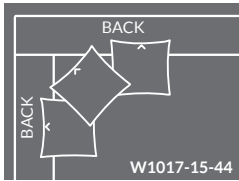

RETURN - 60" WIDTH

W1017-15-44
LBF CORNER CHAIR
WIDTH: 60" DEPTH: 44"