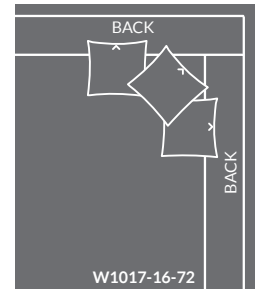

TAYLOR KING

Please print the document at 100% for an accurate scale results.

***DIAGRAM USING 1/4" IMAGES BELOW REQUIRED WITH ORDER. PLAIN FABRICS ONLY.**

R1017 SAUSALITO SECTIONAL REGULAR WIDTH Overall h34.5 ah22.5 sh20

TAYLOR KING

Please print the document at 100% for an accurate scale results.

***DIAGRAM USING 1/4" IMAGES BELOW REQUIRED WITH ORDER. PLAIN FABRICS ONLY.**

W1017 SAUSALITO SECTIONAL WIDE WIDTH Overall h34.5 ah22.5 sh20

RETURN - 60" WIDTH

W1017-15-44
LBF CORNER CHAIR
WIDTH: 60" DEPTH: 44"

W1017-16-44
RBF CORNER CHAIR
WIDTH: 60" DEPTH: 44"

W1017-15-60
CORNER LOUNGE
WIDTH: 60" DEPTH: 60"

W1017-15-72
LBF RETURN CHAISE
WIDTH: 60" DEPTH: 72"

W1017-16-72
RBF RETURN CHAISE
WIDTH: 60" DEPTH: 72"

SINGLE ARM - 66" WIDTH

W1017-11-44
LAF CHAIR
WIDTH: 66" DEPTH: 44"

W1017-12-44
RAF CHAIR
WIDTH: 66" DEPTH: 44"

W1017-11-60
LAF LOUNGE
WIDTH: 66" DEPTH: 60"