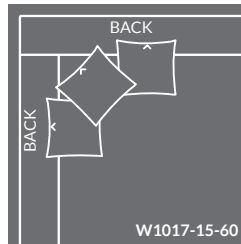

TAYLOR KING

Please print the document at 100% for an accurate scale results.

***DIAGRAM USING 1/4" IMAGES BELOW REQUIRED WITH ORDER. PLAIN FABRICS ONLY.**

R1017 SAUSALITO SECTIONAL REGULAR WIDTH Overall h34.5 ah22.5 sh20

TAYLOR KING

Please print the document at 100% for an accurate scale results.

***DIAGRAM USING 1/4" IMAGES BELOW REQUIRED WITH ORDER. PLAIN FABRICS ONLY.**

W1017 SAUSALITO SECTIONAL WIDE WIDTH Overall h34.5 ah22.5 sh20

ARMLESS - 60" WIDTH

W1017-10-44
ARMLESS CHAIR
WIDTH: 60" DEPTH: 44"

W1017-10-60
ARMLESS LOUNGE
WIDTH: 60" DEPTH: 60"

W1017-10-72
ARMLESS CHAISE
WIDTH: 60" DEPTH: 72"

RETURN - 72" WIDTH

Z1017-15-72
CORNER CHAISE
WIDTH: 72" DEPTH: 72"

RETURN - 60" WIDTH

W1017-15-44
LBF CORNER CHAIR
WIDTH: 60" DEPTH: 44"

W1017-16-44
RBF CORNER CHAIR
WIDTH: 60" DEPTH: 44"

W1017-15-60
CORNER LOUNGE
WIDTH: 60" DEPTH: 60"

W1017-15-72
LBF RETURN CHAISE
WIDTH: 60" DEPTH: 72"