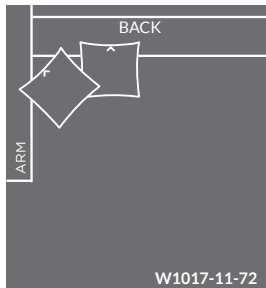

TAYLOR KING

Please print the document at 100% for an accurate scale results.

***DIAGRAM USING 1/4" IMAGES BELOW REQUIRED WITH ORDER. PLAIN FABRICS ONLY.**

R1017 SAUSALITO SECTIONAL REGULAR WIDTH Overall h34.5 ah22.5 sh20

TAYLOR KING

Please print the document at 100% for an accurate scale results.

***DIAGRAM USING 1/4" IMAGES BELOW REQUIRED WITH ORDER. PLAIN FABRICS ONLY.**

W1017 SAUSALITO SECTIONAL WIDE WIDTH Overall h34.5 ah22.5 sh20

W1017-16-72
RBF RETURN CHAISE
WIDTH: 60" DEPTH: 72"

SINGLE ARM - 66" WIDTH

W1017-11-44
LAF CHAIR
WIDTH: 66" DEPTH: 44"

W1017-12-44
RAF CHAIR
WIDTH: 66" DEPTH: 44"

W1017-11-60
LAF LOUNGE
WIDTH: 66" DEPTH: 60"

W1017-12-60
RAF LOUNGE
WIDTH: 66" DEPTH: 60"

W1017-11-72
LAF CHAISE
WIDTH: 66" DEPTH: 72"

W1017-12-72
RAF CHAISE
WIDTH: 66" DEPTH: 72"