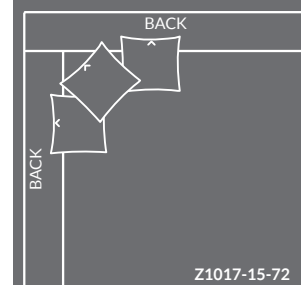

TAYLOR KING

Please print the document at 100% for an accurate scale results.

***DIAGRAM USING 1/4" IMAGES BELOW REQUIRED WITH ORDER. PLAIN FABRICS ONLY.**

R1017 SAUSALITO SECTIONAL REGULAR WIDTH Overall h34.5 ah22.5 sh20

TAYLOR KING

Please print the document at 100% for an accurate scale results.

***DIAGRAM USING 1/4" IMAGES BELOW REQUIRED WITH ORDER. PLAIN FABRICS ONLY.**

W1017 SAUSALITO SECTIONAL WIDE WIDTH Overall h34.5 ah22.5 sh20

ARMLESS - 60" WIDTH

W1017-10-44
ARMLESS CHAIR
WIDTH: 60" DEPTH: 44"

W1017-10-60
ARMLESS LOUNGE
WIDTH: 60" DEPTH: 60"

W1017-10-72
ARMLESS CHAISE
WIDTH: 60" DEPTH: 72"

RETURN - 72" WIDTH

Z1017-15-72
CORNER CHAISE
WIDTH: 72" DEPTH: 72"

RETURN - 60" WIDTH

W1017-15-44
LBF CORNER CHAIR
WIDTH: 60" DEPTH: 44"

W1017-16-44
RBF CORNER CHAIR
WIDTH: 60" DEPTH: 44"

W1017-15-60
CORNER LOUNGE
WIDTH: 60" DEPTH: 60"

W1017-15-72
LBF RETURN CHAISE
WIDTH: 60" DEPTH: 72"