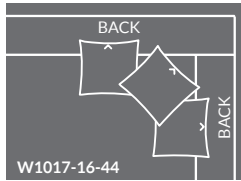

TAYLOR KING

Please print the document at 100% for an accurate scale results.

***DIAGRAM USING 1/4" IMAGES BELOW REQUIRED WITH ORDER. PLAIN FABRICS ONLY.**

R1017 SAUSALITO SECTIONAL REGULAR WIDTH Overall h34.5 ah22.5 sh20

TAYLOR KING

Please print the document at 100% for an accurate scale results.

***DIAGRAM USING 1/4" IMAGES BELOW REQUIRED WITH ORDER. PLAIN FABRICS ONLY.**

W1017 SAUSALITO SECTIONAL WIDE WIDTH Overall h34.5 ah22.5 sh20

ARMLESS - 60" WIDTH

W1017-10-44
ARMLESS CHAIR
WIDTH: 60" DEPTH: 44"

W1017-10-60
ARMLESS LOUNGE
WIDTH: 60" DEPTH: 60"

W1017-10-72
ARMLESS CHAISE
WIDTH: 60" DEPTH: 72"

RETURN - 72" WIDTH

Z1017-15-72
CORNER CHAISE
WIDTH: 72" DEPTH: 72"

RETURN - 60" WIDTH

W1017-15-44
LBF CORNER CHAIR
WIDTH: 60" DEPTH: 44"

W1017-16-44
RBF CORNER CHAIR
WIDTH: 60" DEPTH: 44"

W1017-15-60
CORNER LOUNGE
WIDTH: 60" DEPTH: 60"

W1017-15-72
LBF RETURN CHAISE
WIDTH: 60" DEPTH: 72"