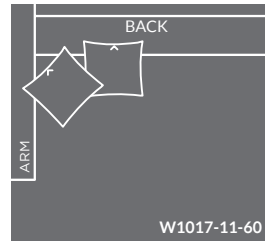

TAYLOR KING

Please print the document at 100% for an accurate scale results.

***DIAGRAM USING 1/4" IMAGES BELOW REQUIRED WITH ORDER. PLAIN FABRICS ONLY.**

R1017 SAUSALITO SECTIONAL REGULAR WIDTH Overall h34.5 ah22.5 sh20

TAYLOR KING

Please print the document at 100% for an accurate scale results.

***DIAGRAM USING 1/4" IMAGES BELOW REQUIRED WITH ORDER. PLAIN FABRICS ONLY.**

W1017 SAUSALITO SECTIONAL WIDE WIDTH Overall h34.5 ah22.5 sh20

W1017-16-72
RBF RETURN CHAISE
WIDTH: 60" DEPTH: 72"

SINGLE ARM - 66" WIDTH

W1017-11-44
LAF CHAIR
WIDTH: 66" DEPTH: 44"

W1017-12-44
RAF CHAIR
WIDTH: 66" DEPTH: 44"

W1017-11-60
LAF LOUNGE
WIDTH: 66" DEPTH: 60"

W1017-12-60
RAF LOUNGE
WIDTH: 66" DEPTH: 60"

W1017-11-72
LAF CHAISE
WIDTH: 66" DEPTH: 72"

W1017-12-72
RAF CHAISE
WIDTH: 66" DEPTH: 72"