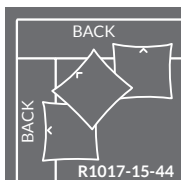

TAYLOR KING

Please print the document at 100% for an accurate scale results.

***DIAGRAM USING 1/4" IMAGES BELOW REQUIRED WITH ORDER. PLAIN FABRICS ONLY.**

R1017 SAUSALITO SECTIONAL REGULAR WIDTH Overall h34.5 ah22.5 sh20

OTTOMANS Overall h20

1017-44-44
44" X 44" OTTOMAN
CASTERS STANDARD

1017-44-60
44" X 60" OTTOMAN
CASTERS STANDARD

1017-60-60
60" X 60" OTTOMAN
CASTERS STANDARD

ARMLESS - 44" WIDTH

R1017-10-44
ARMLESS CHAIR
WIDTH: 44" DEPTH: 44"

R1017-10-60
ARMLESS LOUNGE
WIDTH: 44" DEPTH: 60"

R1017-10-72
ARMLESS CHAISE
WIDTH: 44" DEPTH: 72"

RETURN - 44" WIDTH

R1017-15-44
CORNER CHAIR
WIDTH: 44" DEPTH: 44"

R1017-15-60
LBF RETURN LOUNGE
WIDTH: 44" DEPTH: 60"

TAYLOR KING

Please print the document at 100% for an accurate scale results.

***DIAGRAM USING 1/4" IMAGES BELOW REQUIRED WITH ORDER. PLAIN FABRICS ONLY.**

W1017 SAUSALITO SECTIONAL WIDE WIDTH Overall h34.5 ah22.5 sh20