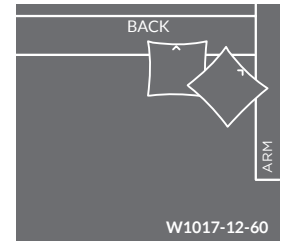

TAYLOR KING

Please print the document at 100% for an accurate scale results.

***DIAGRAM USING 1/4" IMAGES BELOW REQUIRED WITH ORDER. PLAIN FABRICS ONLY.**

R1017 SAUSALITO SECTIONAL REGULAR WIDTH Overall h34.5 ah22.5 sh20

TAYLOR KING

Please print the document at 100% for an accurate scale results.

***DIAGRAM USING 1/4" IMAGES BELOW REQUIRED WITH ORDER. PLAIN FABRICS ONLY.**

W1017 SAUSALITO SECTIONAL WIDE WIDTH Overall h34.5 ah22.5 sh20

RETURN - 60" WIDTH

W1017-15-44
LBF CORNER CHAIR
WIDTH: 60" DEPTH: 44"

W1017-16-44
RBF CORNER CHAIR
WIDTH: 60" DEPTH: 44"

W1017-15-60
CORNER LOUNGE
WIDTH: 60" DEPTH: 60"

W1017-15-72
LBF RETURN CHAISE
WIDTH: 60" DEPTH: 72"

W1017-16-72
RBF RETURN CHAISE
WIDTH: 60" DEPTH: 72"

SINGLE ARM - 66" WIDTH

W1017-11-44
LAF CHAIR
WIDTH: 66" DEPTH: 44"

W1017-12-44
RAF CHAIR
WIDTH: 66" DEPTH: 44"

W1017-11-60
LAF LOUNGE
WIDTH: 66" DEPTH: 60"