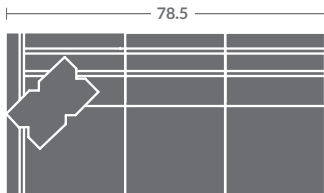

7418-31ZM
LAF SOFA