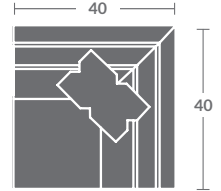

# TAYLOR KING

Please print the document at 100% for an accurate scale results.

## Quarter Inch Scale Drawing

7418-10  
ARMLESS CHAIR  
STATIONARY

7418-11ZM  
LAF CHAIR

7418-12ZM  
RAF CHAIR

7418-01ZM  
CHAIR

7418-15  
CORNER CHAIR  
STATIONARY

7418-20  
ARMLESS LOVESEAT  
STATIONARY

7418-21ZM  
LAF LOVESEAT