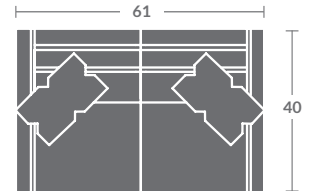

# TAYLOR KING

Please print the document at 100% for an accurate scale results.

## Quarter Inch Scale Drawing

7418-10  
ARMLESS CHAIR  
STATIONARY

7418-11ZM  
LAF CHAIR

7418-12ZM  
RAF CHAIR

7418-01ZM  
CHAIR

7418-15  
CORNER CHAIR  
STATIONARY

7418-20  
ARMLESS LOVESEAT  
STATIONARY

7418-21ZM  
LAF LOVESEAT

7418-22ZM  
RAF LOVESEAT

7418-02ZM  
LOVESEAT

7418-31ZM  
LAF SOFA

7418-32ZM  
RAF SOFA

7418-41  
LAF CHAISE  
STATIONARY

7418-42  
RAF CHAISE  
STATIONARY

7418-33ZM  
LAF CORNER SOFA

7418-34ZM  
RAF CORNER SOFA