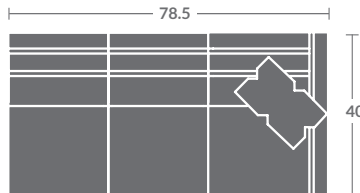

# TAYLOR KING

Please print the document at 100% for an accurate scale results.

## Quarter Inch Scale Drawing

7418-10  
ARMLESS CHAIR  
STATIONARY

7418-11ZM  
LAF CHAIR

7418-12ZM  
RAF CHAIR

7418-01ZM  
CHAIR

7418-15  
CORNER CHAIR  
STATIONARY

7418-20  
ARMLESS LOVESEAT  
STATIONARY

7418-21ZM  
LAF LOVESEAT

7418-22ZM  
RAF LOVESEAT

7418-02ZM  
LOVESEAT

7418-31ZM  
LAF SOFA

7418-32ZM  
RAF SOFA

7418-41  
LAF CHAISE  
STATIONARY

7418-42  
RAF CHAISE  
STATIONARY

7418-33ZM  
LAF CORNER SOFA

7418-34ZM  
RAF CORNER SOFA