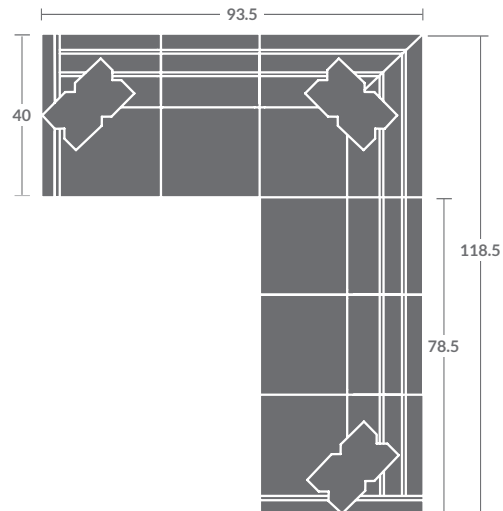

### **L7418-33ZM LAF CORNER MOTORIZED SOFA**

Overall h37 d40 w93.5

Inside d22 w70.5 ah24 sh21

Wall Clearance: Zero Full extension: 67

Track arm / Attached back cushions / Motorized / Switch with Nickel finish (Matte black switch optional)  
(2) 20x12 Kidney Pillows  
Requires a power source  
Rechargeable battery optional  
No nails standard on leather

### **L7418-32ZM RAF MOTORIZED SOFA**

Overall h37 d40 w78.5

Inside d22 w73.5 ah24 sh21

Wall clearance: Zero Full extension: 67

Track arm / Attached back cushions / Motorized / Switch with Nickel finish(Matte black switch optional)  
(1) 20x12 Kidney Pillow  
Requires a power source  
Rechargeable battery optional  
No nails standard on leather

Available in fabric. Kidney pillows standard.

\*ALL ORDERS MUST INCLUDE A DIAGRAM\*

Quarter Inch Scale Drawing

As shown:  
(1) 7418-33ZM LAF CORNER SOFA  
(1) 7418-32ZM RAF SOFA

# TAYLOR KING

Please print the document at 100% for an accurate scale results.