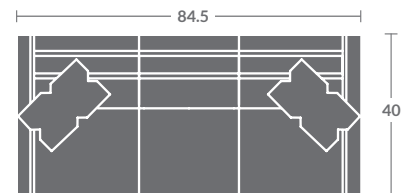

## Quarter Inch Scale Drawing

7418-10  
ARMLESS CHAIR  
STATIONARY

7418-11ZM  
LAF CHAIR

7418-12ZM  
RAF CHAIR

7418-01ZM  
CHAIR

7418-15  
CORNER CHAIR  
STATIONARY

7418-20  
ARMLESS LOVESEAT  
STATIONARY

7418-21ZM  
LAF LOVESEAT

7418-22ZM  
RAF LOVESEAT

7418-02ZM  
LOVESEAT

7418-31ZM  
LAF SOFA

7418-32ZM  
RAF SOFA

7418-41  
LAF CHAISE  
STATIONARY

7418-42  
RAF CHAISE  
STATIONARY

7418-33ZM  
LAF CORNER SOFA

7418-34ZM  
RAF CORNER SOFA