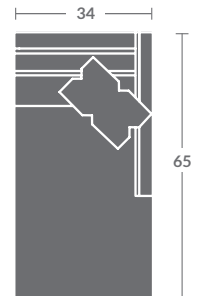

# TAYLOR KING

Please print the document at 100% for an accurate scale results.

## Quarter Inch Scale Drawing

7418-10  
ARMLESS CHAIR  
STATIONARY

7418-11ZM  
LAF CHAIR

7418-12ZM  
RAF CHAIR

7418-01ZM  
CHAIR

7418-15  
CORNER CHAIR  
STATIONARY

7418-20  
ARMLESS LOVESEAT  
STATIONARY

7418-21ZM  
LAF LOVESEAT

7418-22ZM  
RAF LOVESEAT

7418-02ZM  
LOVESEAT

7418-31ZM  
LAF SOFA

7418-32ZM  
RAF SOFA

7418-41  
LAF CHAISE  
STATIONARY

7418-42  
RAF CHAISE  
STATIONARY

7418-33ZM  
LAF CORNER SOFA

7418-34ZM  
RAF CORNER SOFA