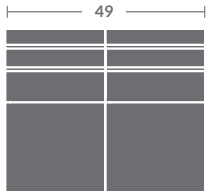

# TAYLOR KING

Please print the document at 100% for an accurate scale results.

## Quarter Inch Scale Drawing

7418-10  
ARMLESS CHAIR  
STATIONARY

7418-11ZM  
LAF CHAIR

7418-12ZM  
RAF CHAIR

7418-01ZM  
CHAIR

7418-15  
CORNER CHAIR  
STATIONARY

7418-20  
ARMLESS LOVESEAT  
STATIONARY

7418-21ZM  
LAF LOVESEAT

7418-22ZM  
RAF LOVESEAT

7418-02ZM  
LOVESEAT

7418-31ZM  
LAF SOFA

7418-32ZM  
RAF SOFA

7418-41  
LAF CHAISE  
STATIONARY

7418-42  
RAF CHAISE  
STATIONARY

7418-33ZM  
LAF CORNER SOFA

7418-34ZM  
RAF CORNER SOFA