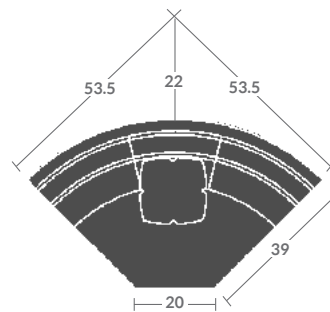

K8433-25
QUARTER TURN
(1) 19" DOG EAR THROW PILLOW