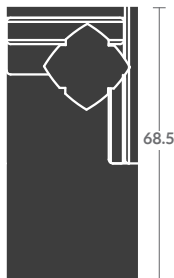

K8433-42RAF
CHAISE
(1) ARM BOLSTER
(1) 19" DOG EAR THROW PILLOW
W33"