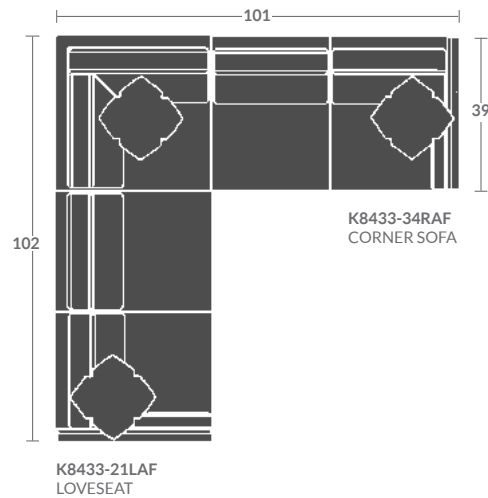

TAYLOR KING

Please print the document at 100% for an accurate scale results.

K8433 BEEKMAN SECTIONAL

Overall: h38 d39 w/ varies by piece ah36 sh23

As Shown:

K8433-21LAF LOVESEAT

Overall: h38 d39 w63

Inside: d23 w59.5

(1) Arm bolster / (1) 19" Dog ear throw pillow /
Loose back cushion

K8433-34RAF CORNER SOFA

Overall: h38 d39 w101

Inside: d23 w88

(1) Arm bolster / (2) 19" Dog ear throw pillows /
Loose back cushion

Options Shown: 1/2" gimp on base, outside edge of arm and top
back with 1/2" Pewter nails 1/2" apart on gimp. Contrasting fabric
on pillows.

Quarter Inch Scale Drawing

TAYLOR KING

Please print the document at 100% for an accurate scale results.

Quarter Inch Scale Drawing

K8433-10
ARMLESS CHAIR
W30"

K8433-11LAF
CHAIR
(1) ARM BOLSTER
(1) 19" DOG EAR THROW PILLOW
W33"