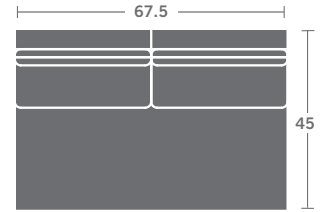

Quarter Inch Scale Drawing

As Shown:
8916-03 SOFA

8916-41 LAF CHAISE
8916-20 ARMLESS LOVESEAT
8916-42 RAF CHAISE

TAYLOR KING

Please print the document at 100% for an accurate scale results.

Quarter Inch Scale Drawing

8916-10
ARMLESS CHAIR

8916-11
LAF CHAIR
(1) 21" THROW PILLOW
(1) K-22 KIDNEY PILLOW

8916-12
RAF CHAIR
(1) 21" THROW PILLOW
(1) K-22 KIDNEY PILLOW

8916-15
CORNER CHAIR
(1) 21" THROW PILLOW
(2) K-22 KIDNEY PILLOWS