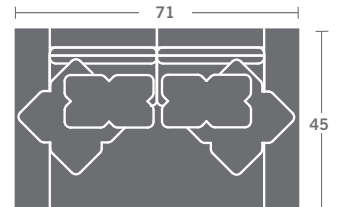

Quarter Inch Scale Drawing

As Shown:
8916-03 SOFA

8916-41 LAF CHAISE
8916-20 ARMLESS LOVESEAT
8916-42 RAF CHAISE

TAYLOR KING

Please print the document at 100% for an accurate scale results.

Quarter Inch Scale Drawing

8916-10
ARMLESS CHAIR

8916-11
LAF CHAIR
(1) 21" THROW PILLOW
(1) K-22 KIDNEY PILLOW

8916-12
RAF CHAIR
(1) 21" THROW PILLOW
(1) K-22 KIDNEY PILLOW

8916-15
CORNER CHAIR
(1) 21" THROW PILLOW
(2) K-22 KIDNEY PILLOWS

8916-20
ARMLESS LOVESEAT

8916-21
LAF LOVESEAT
(1) 21" THROW PILLOW
(1) K-22 KIDNEY PILLOW

8916-22
RAF LOVESEAT
(1) 21" THROW PILLOW
(1) K-22 KIDNEY PILLOW

8916-02
LOVESEAT
(2) 21" THROW PILLOWS
(2) K-22 KIDNEY PILLOWS