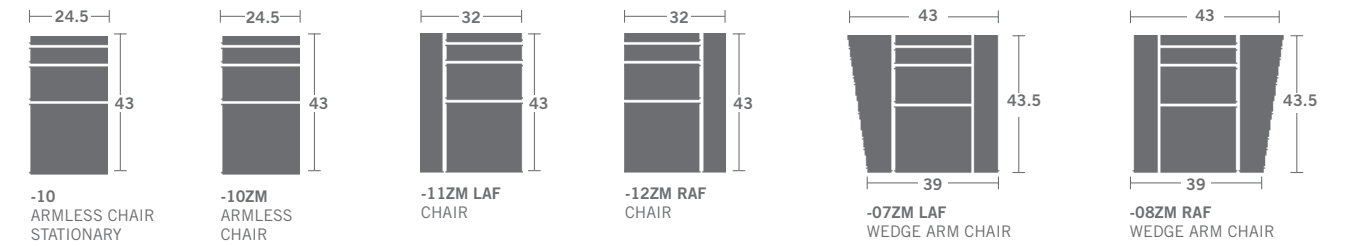

Inside: d23 ah25.5 sh22.5

Wall Clearance: Zero Full Extension: 68

3/4" French Natural nails head-to-head on arm panels only / Removable Aluminum cupholders (choice of colors: Ebony or Nickel) / Semi-attached, knife edge back cushions / Loose back cushions are not available / Connectors / Requires a power outlet / Rechargeable battery available

As Shown: L292-11ZM LAF Chair / L292-17ZM LAF Wedge Arm Chair /

L292-18ZM RAF Wedge Arm Chair / L292-12ZM RAF Chair

Options Shown: 3/4" Natural Brass nails head-to-head instead of standard color.

Diagrams are not to scale