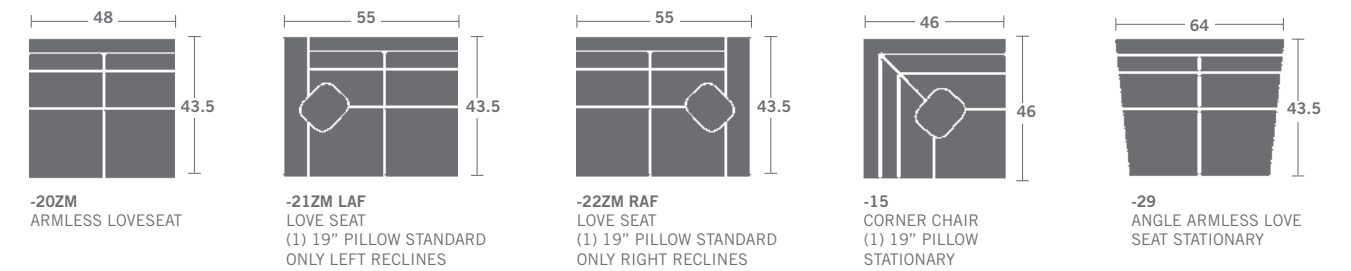

Inside: d23 ah25.5 sh22.5

Wall Clearance: Zero Full Extension: 68

3/4" French Natural nails head-to-head on arm panels only / Removable Aluminum cupholders (choice of colors: Ebony or Nickel) / Semi-attached, knife edge back cushions / Loose back cushions are not available / Connectors / Requires a power outlet / Rechargeable battery available

As Shown: L292-11ZM LAF Chair / L292-17ZM LAF Wedge Arm Chair /

L292-18ZM RAF Wedge Arm Chair / L292-12ZM RAF Chair

Options Shown: 3/4" Natural Brass nails head-to-head instead of standard color.

Diagrams are not to scale