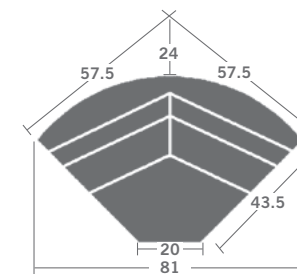

-25QTR QUARTER TURN STATIONARY

IMPORTANT

A DIAGRAM OUTLINING INDIVIDUAL PLACEMENT OF CHAIRS IN EACH ROW MUST BE SUBMITTED BEFORE AN ORDER IS PLACED INTO PRODUCTION. THIS ENSURES PROPER PLACEMENT OF CONNECTORS, AND CONFIRMS THAT THE CORRECT PIECES HAVE BEEN ORDERED FOR EACH ROW OF THEATER SEATING.