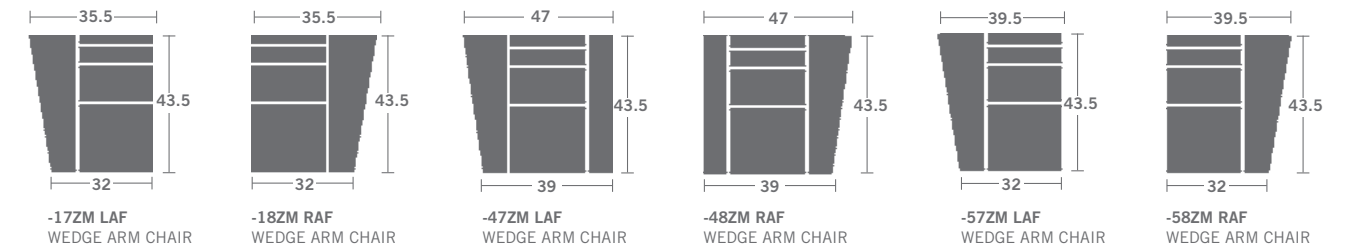

Inside: d23 ah25.5 sh22.5

Wall Clearance: Zero Full Extension: 68

3/4" French Natural nails head-to-head on arm panels only / Removable Aluminum cupholders (choice of colors: Ebony or Nickel) / Semi-attached, knife edge back cushions / Loose back cushions are not available / Connectors / Requires a power outlet / Rechargeable battery available

As Shown: L292-11ZM LAF Chair / L292-17ZM LAF Wedge Arm Chair /

L292-18ZM RAF Wedge Arm Chair / L292-12ZM RAF Chair

Options Shown: 3/4" Natural Brass nails head-to-head instead of standard color.

Diagrams are not to scale