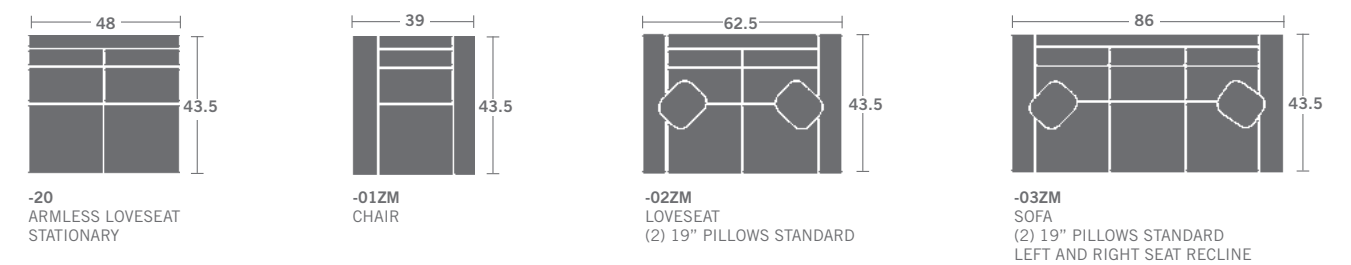

Inside: d23 ah25.5 sh22.5

Wall Clearance: Zero Full Extension: 68

3/4" French Natural nails head-to-head on arm panels only / Removable Aluminum cupholders (choice of colors: Ebony or Nickel) / Semi-attached, knife edge back cushions / Loose back cushions are not available / Connectors / Requires a power outlet / Rechargeable battery available

As Shown: L292-11ZM LAF Chair / L292-17ZM LAF Wedge Arm Chair /

L292-18ZM RAF Wedge Arm Chair / L292-12ZM RAF Chair

Options Shown: 3/4" Natural Brass nails head-to-head instead of standard color.

Diagrams are not to scale