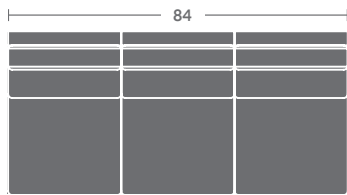

Available with (-N) Nickel metal legs and (-A) Aged Brass metal legs

ALL ORDERS MUST INCLUDE A DIAGRAM

Quarter Inch Scale Drawing

As shown:

- (1) 4417-41C LAF CHAISE
- (1) 4417-22C RAF LOVESEAT

Please print the document at 100% for an accurate scale results.

Quarter Inch Scale Drawing

4417-10C
ARMLESS CHAIR

4417-11C
LAF CHAIR

4417-12C
RAF CHAIR

4417-15C
CORNER CHAIR

4417-20C
ARMLESS LOVESEAT

4417-21C
LAF LOVESEAT

4417-22C
RAF LOVESEAT

4417-02C
LOVESEAT

4417-41C
LAF CHAISE

4417-42C
RAF CHAISE

4417-30C
ARMLESS SOFA

4417-31C
LAF SOFA

4417-32C
RAF SOFA

4417-03C
SOFA

4417-33C
LAF CORNER SOFA