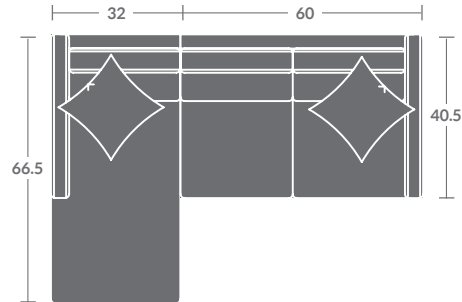

Please print the document at 100% for an accurate scale results.

4417-C FLEMING SECTIONAL

Carbon metal legs / Loose back cushions /
(1) 19" Throw Pillow per arm and Corner / Edge stitch

As Shown:

4417-41C LAF CHAISE

Overall h35.5 d66.5 w32
Inside d50 w27.5 ah25 sh21.5

4417-22C RAF LOVESEAT

Overall h35.5 d40.5 w60
Inside d24 w55.5 ah25 sh21.5

Also Available:

- 4417-10C Armless Chair w28
- 4417-11C LAF Chair/4417-12C RAF Chair w32
- 4417-15C Corner Chair w40.5
- 4417-20C Armless Loveseat w55.5
- 4417-21C LAF Loveseat w60
- 4417-30C Armless Sofa w84
- 4417-31C LAF Sofa/4417-32C RAF Sofa w87.5
- 4417-33C LAF Corner Sofa/4417-34C RAF Corner Sofa w100.5
- 4417-42C RAF Chaise w32
- 4417-03C Sofa w91.5
- 4417-02C Loveseat w63.5

Available with (-N) Nickel metal legs and (-A) Aged Brass metal legs

ALL ORDERS MUST INCLUDE A DIAGRAM

Quarter Inch Scale Drawing

As shown:

- (1) 4417-41C LAF CHAISE
- (1) 4417-22C RAF LOVESEAT

Please print the document at 100% for an accurate scale results.

Quarter Inch Scale Drawing

4417-10C
ARMLESS CHAIR

4417-11C
LAF CHAIR

4417-12C
RAF CHAIR

4417-15C
CORNER CHAIR

4417-20C
ARMLESS LOVESEAT

4417-21C
LAF LOVESEAT

4417-22C
RAF LOVESEAT