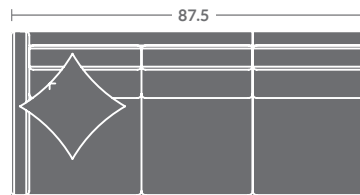

Quarter Inch Scale Drawing

4417-10C
ARMLESS CHAIR

4417-11C
LAF CHAIR

4417-12C
RAF CHAIR

4417-15C
CORNER CHAIR

4417-20C
ARMLESS LOVESEAT

4417-21C
LAF LOVESEAT

4417-22C
RAF LOVESEAT

4417-02C
LOVESEAT

4417-41C
LAF CHAISE

4417-42C
RAF CHAISE

4417-30C
ARMLESS SOFA

4417-31C
LAF SOFA

4417-32C
RAF SOFA

4417-03C
SOFA

4417-33C
LAF CORNER SOFA