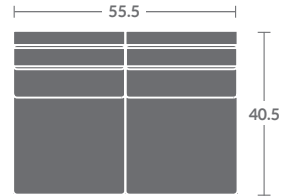

Available with (-N) Nickel metal legs and (-A) Aged Brass metal legs

ALL ORDERS MUST INCLUDE A DIAGRAM

Quarter Inch Scale Drawing

As shown:

- (1) 4417-41C LAF CHAISE
- (1) 4417-22C RAF LOVESEAT

Please print the document at 100% for an accurate scale results.

Quarter Inch Scale Drawing

4417-10C
ARMLESS CHAIR

4417-11C
LAF CHAIR

4417-12C
RAF CHAIR

4417-15C
CORNER CHAIR

4417-20C
ARMLESS LOVESEAT

4417-21C
LAF LOVESEAT

4417-22C
RAF LOVESEAT

4417-02C
LOVESEAT

4417-41C
LAF CHAISE

4417-42C
RAF CHAISE

4417-30C
ARMLESS SOFA

4417-31C
LAF SOFA

4417-32C
RAF SOFA

4417-03C
SOFA

4417-33C
LAF CORNER SOFA