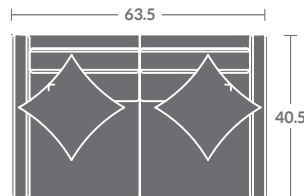

Overall h35.5 d66.5 w32
Inside d50 w27.5 ah25 sh21.5

4417-22C RAF LOVESEAT

Overall h35.5 d40.5 w60
Inside d24 w55.5 ah25 sh21.5

Also Available:

- 4417-10C Armless Chair w28
- 4417-11C LAF Chair/4417-12C RAF Chair w32
- 4417-15C Corner Chair w40.5
- 4417-20C Armless Loveseat w55.5
- 4417-21C LAF Loveseat w60
- 4417-30C Armless Sofa w84
- 4417-31C LAF Sofa/4417-32C RAF Sofa w87.5
- 4417-33C LAF Corner Sofa/4417-34C RAF Corner Sofa w100.5
- 4417-42C RAF Chaise w32
- 4417-03C Sofa w91.5
- 4417-02C Loveseat w63.5

Available with (-N) Nickel metal legs and (-A) Aged Brass metal legs

ALL ORDERS MUST INCLUDE A DIAGRAM

Quarter Inch Scale Drawing

As shown:

- (1) 4417-41C LAF CHAISE
- (1) 4417-22C RAF LOVESEAT

Please print the document at 100% for an accurate scale results.

Quarter Inch Scale Drawing

4417-10C
ARMLESS CHAIR

4417-11C
LAF CHAIR

4417-12C
RAF CHAIR

4417-15C
CORNER CHAIR

4417-20C
ARMLESS LOVESEAT

4417-21C
LAF LOVESEAT

4417-22C
RAF LOVESEAT