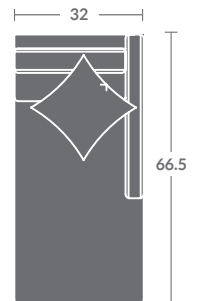

Overall h35.5 d66.5 w32
Inside d50 w27.5 ah25 sh21.5

4417-22C RAF LOVESEAT

Overall h35.5 d40.5 w60
Inside d24 w55.5 ah25 sh21.5

Also Available:

- 4417-10C Armless Chair w28
- 4417-11C LAF Chair/4417-12C RAF Chair w32
- 4417-15C Corner Chair w40.5
- 4417-20C Armless Loveseat w55.5
- 4417-21C LAF Loveseat w60
- 4417-30C Armless Sofa w84
- 4417-31C LAF Sofa/4417-32C RAF Sofa w87.5
- 4417-33C LAF Corner Sofa/4417-34C RAF Corner Sofa w100.5
- 4417-42C RAF Chaise w32
- 4417-03C Sofa w91.5
- 4417-02C Loveseat w63.5

Available with (-N) Nickel metal legs and (-A) Aged Brass metal legs

ALL ORDERS MUST INCLUDE A DIAGRAM

Quarter Inch Scale Drawing

As shown:

- (1) 4417-41C LAF CHAISE
- (1) 4417-22C RAF LOVESEAT

Please print the document at 100% for an accurate scale results.

Quarter Inch Scale Drawing

4417-10C
ARMLESS CHAIR

4417-11C
LAF CHAIR

4417-12C
RAF CHAIR

4417-15C
CORNER CHAIR

4417-20C
ARMLESS LOVESEAT

4417-21C
LAF LOVESEAT

4417-22C
RAF LOVESEAT

4417-02C
LOVESEAT

4417-41C
LAF CHAISE

4417-42C
RAF CHAISE

4417-30C
ARMLESS SOFA

4417-31C
LAF SOFA

4417-32C
RAF SOFA

4417-03C
SOFA

4417-33C
LAF CORNER SOFA