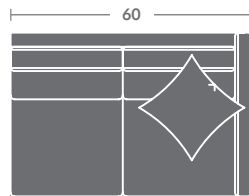

Overall h35.5 d66.5 w32
Inside d50 w27.5 ah25 sh21.5

4417-22C RAF LOVESEAT

Overall h35.5 d40.5 w60
Inside d24 w55.5 ah25 sh21.5

Also Available:

- 4417-10C Armless Chair w28
- 4417-11C LAF Chair/4417-12C RAF Chair w32
- 4417-15C Corner Chair w40.5
- 4417-20C Armless Loveseat w55.5
- 4417-21C LAF Loveseat w60
- 4417-30C Armless Sofa w84
- 4417-31C LAF Sofa/4417-32C RAF Sofa w87.5
- 4417-33C LAF Corner Sofa/4417-34C RAF Corner Sofa w100.5
- 4417-42C RAF Chaise w32
- 4417-03C Sofa w91.5
- 4417-02C Loveseat w63.5

Available with (-N) Nickel metal legs and (-A) Aged Brass metal legs

ALL ORDERS MUST INCLUDE A DIAGRAM

Quarter Inch Scale Drawing

As shown:

- (1) 4417-41C LAF CHAISE
- (1) 4417-22C RAF LOVESEAT

Please print the document at 100% for an accurate scale results.

Quarter Inch Scale Drawing

4417-10C
ARMLESS CHAIR

4417-11C
LAF CHAIR

4417-12C
RAF CHAIR

4417-15C
CORNER CHAIR

4417-20C
ARMLESS LOVESEAT

4417-21C
LAF LOVESEAT

4417-22C
RAF LOVESEAT

4417-02C
LOVESEAT

4417-41C
LAF CHAISE

4417-42C
RAF CHAISE

4417-30C
ARMLESS SOFA

4417-31C
LAF SOFA

4417-32C
RAF SOFA

4417-03C
SOFA

4417-33C
LAF CORNER SOFA