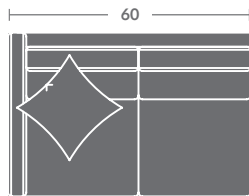

Overall h35.5 d66.5 w32
Inside d50 w27.5 ah25 sh21.5

4417-22C RAF LOVESEAT

Overall h35.5 d40.5 w60
Inside d24 w55.5 ah25 sh21.5

Also Available:

- 4417-10C Armless Chair w28
- 4417-11C LAF Chair/4417-12C RAF Chair w32
- 4417-15C Corner Chair w40.5
- 4417-20C Armless Loveseat w55.5
- 4417-21C LAF Loveseat w60
- 4417-30C Armless Sofa w84
- 4417-31C LAF Sofa/4417-32C RAF Sofa w87.5
- 4417-33C LAF Corner Sofa/4417-34C RAF Corner Sofa w100.5
- 4417-42C RAF Chaise w32
- 4417-03C Sofa w91.5
- 4417-02C Loveseat w63.5

Available with (-N) Nickel metal legs and (-A) Aged Brass metal legs

ALL ORDERS MUST INCLUDE A DIAGRAM

Quarter Inch Scale Drawing

As shown:

- (1) 4417-41C LAF CHAISE
- (1) 4417-22C RAF LOVESEAT

Please print the document at 100% for an accurate scale results.

Quarter Inch Scale Drawing

4417-10C
ARMLESS CHAIR

4417-11C
LAF CHAIR

4417-12C
RAF CHAIR

4417-15C
CORNER CHAIR

4417-20C
ARMLESS LOVESEAT

4417-21C
LAF LOVESEAT

4417-22C
RAF LOVESEAT

4417-02C
LOVESEAT

4417-41C
LAF CHAISE

4417-42C
RAF CHAISE

4417-30C
ARMLESS SOFA

4417-31C
LAF SOFA

4417-32C
RAF SOFA

4417-03C
SOFA

4417-33C
LAF CORNER SOFA