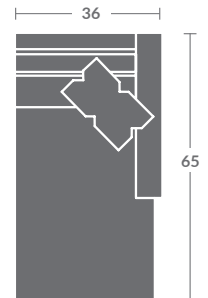

As shown:
7518-03ZM SOFA

Please print the document at 100% for an accurate scale results.

Quarter Inch Scale Drawing

7518-10
ARMLESS CHAIR
STATIONARY

7518-11ZM
LAF CHAIR

7518-12ZM
RAF CHAIR

7518-01ZM
CHAIR

7518-15
CORNER CHAIR
STATIONARY

7518-20
ARMLESS LOVESEAT
STATIONARY

7518-21ZM
LAF LOVESEAT

7518-22ZM
RAF LOVESEAT

7518-02ZM
LOVESEAT

7518-31ZM
LAF SOFA

7518-32ZM
RAF SOFA

7518-41
LAF CHAISE
STATIONARY

7518-42
RAF CHAISE
STATIONARY

7518-33ZM
LAF CORNER SOFA

7518-34ZM
RAF CORNER SOFA

7518-03ZM
SOFA