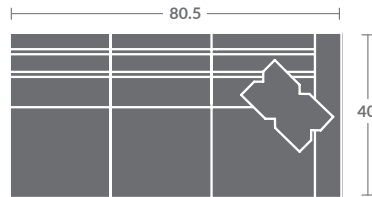

As shown:
7518-03ZM SOFA

Please print the document at 100% for an accurate scale results.

Quarter Inch Scale Drawing

7518-10
ARMLESS CHAIR
STATIONARY

7518-11ZM
LAF CHAIR

7518-12ZM
RAF CHAIR

7518-01ZM
CHAIR

7518-15
CORNER CHAIR
STATIONARY

7518-20
ARMLESS LOVESEAT
STATIONARY

7518-21ZM
LAF LOVESEAT

7518-22ZM
RAF LOVESEAT

7518-02ZM
LOVESEAT

7518-31ZM
LAF SOFA

7518-32ZM
RAF SOFA

7518-41
LAF CHAISE
STATIONARY

7518-42
RAF CHAISE
STATIONARY