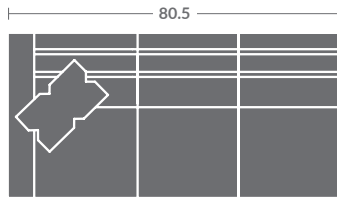

As shown:
7518-03ZM SOFA

Please print the document at 100% for an accurate scale results.

Quarter Inch Scale Drawing

7518-10
ARMLESS CHAIR
STATIONARY

7518-11ZM
LAF CHAIR

7518-12ZM
RAF CHAIR

7518-01ZM
CHAIR

7518-15
CORNER CHAIR
STATIONARY

7518-20
ARMLESS LOVESEAT
STATIONARY

7518-21ZM
LAF LOVESEAT

7518-22ZM
RAF LOVESEAT

7518-02ZM
LOVESEAT

7518-31ZM
LAF SOFA

7518-32ZM
RAF SOFA

7518-41
LAF CHAISE
STATIONARY

7518-42
RAF CHAISE
STATIONARY