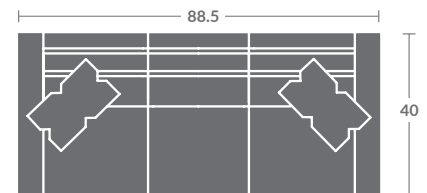

As shown:
7518-03ZM SOFA

Please print the document at 100% for an accurate scale results.

Quarter Inch Scale Drawing

7518-10
ARMLESS CHAIR
STATIONARY

7518-11ZM
LAF CHAIR

7518-12ZM
RAF CHAIR

7518-01ZM
CHAIR

7518-15
CORNER CHAIR
STATIONARY

7518-20
ARMLESS LOVESEAT
STATIONARY

7518-21ZM
LAF LOVESEAT

7518-22ZM
RAF LOVESEAT

7518-02ZM
LOVESEAT

7518-31ZM
LAF SOFA

7518-32ZM
RAF SOFA

7518-41
LAF CHAISE
STATIONARY

7518-42
RAF CHAISE
STATIONARY

7518-33ZM
LAF CORNER SOFA

7518-34ZM
RAF CORNER SOFA

7518-03ZM
SOFA