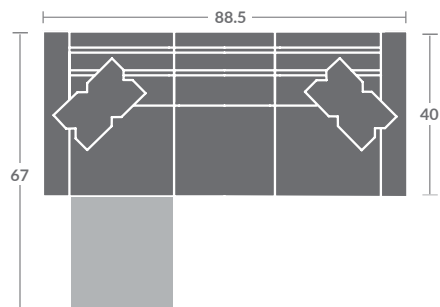

Please print the document at 100% for an accurate scale results.

L 7518-03ZM HOLLAND MOTORIZED SOFA

Overall h37 d40 w87.5
Inside d22 w74 ah 24 sh21
Wall clearance: Zero
Full extension: 67

Sock arm / Attached back cushions / (2) 20x12 Kidney pillows /
Switch with Nickel finish / Requires a power outlet/
Rechargeable battery available

Also Available:

- 7518-01ZM Chair
- 7518-02ZM Loveseat
- 7518-ZM Sectional

Available in leather. Kidney Pillows standard.
No nails standard on leather.

ALL ORDERS MUST INCLUDE A DIAGRAM

Quarter Inch Scale Drawing

As shown:
7518-03ZM SOFA

Please print the document at 100% for an accurate scale results.

Quarter Inch Scale Drawing

7518-10
ARMLESS CHAIR
STATIONARY

7518-11ZM
LAF CHAIR

7518-12ZM
RAF CHAIR

7518-01ZM
CHAIR

7518-15
CORNER CHAIR
STATIONARY