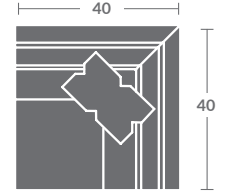

As shown:
7518-03ZM SOFA

Please print the document at 100% for an accurate scale results.

Quarter Inch Scale Drawing

7518-10
ARMLESS CHAIR
STATIONARY

7518-11ZM
LAF CHAIR

7518-12ZM
RAF CHAIR

7518-01ZM
CHAIR

7518-15
CORNER CHAIR
STATIONARY

7518-20
ARMLESS LOVESEAT
STATIONARY

7518-21ZM
LAF LOVESEAT

7518-22ZM
RAF LOVESEAT

7518-02ZM
LOVESEAT

7518-31ZM
LAF SOFA

7518-32ZM
RAF SOFA

7518-41
LAF CHAISE
STATIONARY

7518-42
RAF CHAISE
STATIONARY