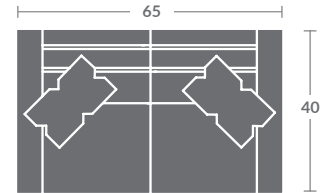

As shown:
7518-03ZM SOFA

Please print the document at 100% for an accurate scale results.

Quarter Inch Scale Drawing

7518-10
ARMLESS CHAIR
STATIONARY

7518-11ZM
LAF CHAIR

7518-12ZM
RAF CHAIR

7518-01ZM
CHAIR

7518-15
CORNER CHAIR
STATIONARY

7518-20
ARMLESS LOVESEAT
STATIONARY

7518-21ZM
LAF LOVESEAT

7518-22ZM
RAF LOVESEAT

7518-02ZM
LOVESEAT

7518-31ZM
LAF SOFA

7518-32ZM
RAF SOFA

7518-41
LAF CHAISE
STATIONARY

7518-42
RAF CHAISE
STATIONARY