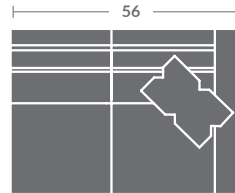

As shown:
7518-03ZM SOFA

Please print the document at 100% for an accurate scale results.

Quarter Inch Scale Drawing

7518-10
ARMLESS CHAIR
STATIONARY

7518-11ZM
LAF CHAIR

7518-12ZM
RAF CHAIR

7518-01ZM
CHAIR

7518-15
CORNER CHAIR
STATIONARY

7518-20
ARMLESS LOVESEAT
STATIONARY

7518-21ZM
LAF LOVESEAT

7518-22ZM
RAF LOVESEAT

7518-02ZM
LOVESEAT

7518-31ZM
LAF SOFA

7518-32ZM
RAF SOFA

7518-41
LAF CHAISE
STATIONARY

7518-42
RAF CHAISE
STATIONARY