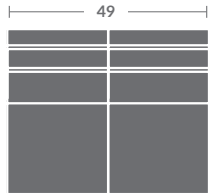

As shown:
7518-03ZM SOFA

Please print the document at 100% for an accurate scale results.

Quarter Inch Scale Drawing

7518-10
ARMLESS CHAIR
STATIONARY

7518-11ZM
LAF CHAIR

7518-12ZM
RAF CHAIR

7518-01ZM
CHAIR

7518-15
CORNER CHAIR
STATIONARY

7518-20
ARMLESS LOVESEAT
STATIONARY

7518-21ZM
LAF LOVESEAT

7518-22ZM
RAF LOVESEAT

7518-02ZM
LOVESEAT

7518-31ZM
LAF SOFA

7518-32ZM
RAF SOFA

7518-41
LAF CHAISE
STATIONARY

7518-42
RAF CHAISE
STATIONARY