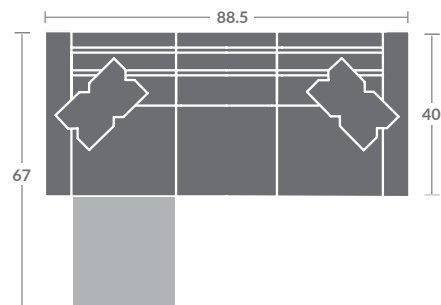

TAYLOR KING

Please print the document at 100% for an accurate scale results.

L 7518-03ZM HOLLAND MOTORIZED SOFA

Overall h37 d40 w87.5
Inside d22 w74 ah 24 sh21
Wall clearance: Zero
Full extension: 67

Sock arm / Attached back cushions / (2) 20x12 Kidney pillows /
Switch with Nickel finish / Requires a power outlet /
Rechargeable battery available

Also Available:

7518-01ZM Chair
7518-02ZM Loveseat
7518-ZM Sectional

Available in leather. Kidney Pillows standard.
No nails standard on leather.

ALL ORDERS MUST INCLUDE A DIAGRAM

Quarter Inch Scale Drawing

As shown:
7518-03ZM SOFA

TAYLOR KING

Please print the document at 100% for an accurate scale results.

Quarter Inch Scale Drawing

7518-10
ARMLESS CHAIR
STATIONARY

7518-11ZM
LAF CHAIR

7518-12ZM
RAF CHAIR

7518-01ZM
CHAIR