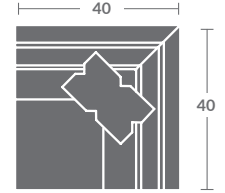

As shown:
7518-03ZM SOFA

TAYLOR KING

Please print the document at 100% for an accurate scale results.

Quarter Inch Scale Drawing

7518-10
ARMLESS CHAIR
STATIONARY

7518-11ZM
LAF CHAIR

7518-12ZM
RAF CHAIR

7518-01ZM
CHAIR

7518-15
CORNER CHAIR
STATIONARY

7518-20
ARMLESS LOVESEAT
STATIONARY

7518-21ZM
LAF LOVESEAT

7518-22ZM
RAF LOVESEAT

7518-02ZM
LOVESEAT

7518-31ZM
LAF SOFA

7518-32ZM
RAF SOFA

7518-41
LAF CHAISE
STATIONARY