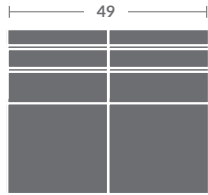

As shown:
7518-03ZM SOFA

TAYLOR KING

Please print the document at 100% for an accurate scale results.

Quarter Inch Scale Drawing

7518-10
ARMLESS CHAIR
STATIONARY

7518-11ZM
LAF CHAIR

7518-12ZM
RAF CHAIR

7518-01ZM
CHAIR

7518-15
CORNER CHAIR
STATIONARY

7518-20
ARMLESS LOVESEAT
STATIONARY

7518-21ZM
LAF LOVESEAT

7518-22ZM
RAF LOVESEAT

7518-02ZM
LOVESEAT

7518-31ZM
LAF SOFA

7518-32ZM
RAF SOFA

7518-41
LAF CHAISE
STATIONARY