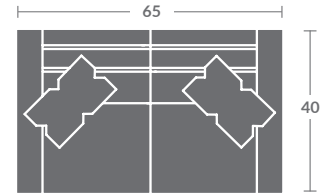

As shown:
7518-03ZM SOFA

TAYLOR KING

Please print the document at 100% for an accurate scale results.

Quarter Inch Scale Drawing

7518-10
ARMLESS CHAIR
STATIONARY

7518-11ZM
LAF CHAIR

7518-12ZM
RAF CHAIR

7518-01ZM
CHAIR

7518-15
CORNER CHAIR
STATIONARY

7518-20
ARMLESS LOVESEAT
STATIONARY

7518-21ZM
LAF LOVESEAT

7518-22ZM
RAF LOVESEAT

7518-02ZM
LOVESEAT

7518-31ZM
LAF SOFA

7518-32ZM
RAF SOFA

7518-41
LAF CHAISE
STATIONARY

7518-42
RAF CHAISE
STATIONARY

7518-33ZM
LAF CORNER SOFA

7518-34ZM
RAF CORNER SOFA

7518-03ZM
SOFA