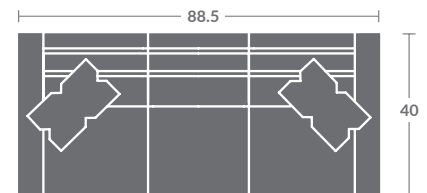

As shown:
7518-03ZM SOFA

TAYLOR KING

Please print the document at 100% for an accurate scale results.

Quarter Inch Scale Drawing

7518-10
ARMLESS CHAIR
STATIONARY

7518-11ZM
LAF CHAIR

7518-12ZM
RAF CHAIR

7518-01ZM
CHAIR

7518-15
CORNER CHAIR
STATIONARY

7518-20
ARMLESS LOVESEAT
STATIONARY

7518-21ZM
LAF LOVESEAT

7518-22ZM
RAF LOVESEAT

7518-02ZM
LOVESEAT

7518-31ZM
LAF SOFA

7518-32ZM
RAF SOFA

7518-41
LAF CHAISE
STATIONARY

7518-42
RAF CHAISE
STATIONARY

7518-33ZM
LAF CORNER SOFA

7518-34ZM
RAF CORNER SOFA

7518-03ZM
SOFA