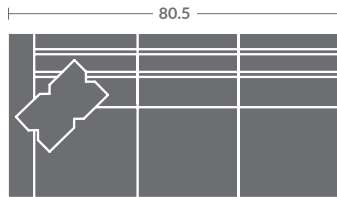

As shown:
7518-03ZM SOFA

TAYLOR KING

Please print the document at 100% for an accurate scale results.

Quarter Inch Scale Drawing

7518-10
ARMLESS CHAIR
STATIONARY

7518-11ZM
LAF CHAIR

7518-12ZM
RAF CHAIR

7518-01ZM
CHAIR

7518-15
CORNER CHAIR
STATIONARY

7518-20
ARMLESS LOVESEAT
STATIONARY

7518-21ZM
LAF LOVESEAT

7518-22ZM
RAF LOVESEAT

7518-02ZM
LOVESEAT

7518-31ZM
LAF SOFA

7518-32ZM
RAF SOFA

7518-41
LAF CHAISE
STATIONARY