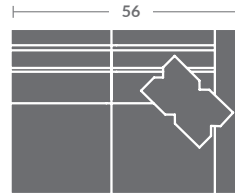

As shown:
7518-03ZM SOFA

TAYLOR KING

Please print the document at 100% for an accurate scale results.

Quarter Inch Scale Drawing

7518-10
ARMLESS CHAIR
STATIONARY

7518-11ZM
LAF CHAIR

7518-12ZM
RAF CHAIR

7518-01ZM
CHAIR

7518-15
CORNER CHAIR
STATIONARY

7518-20
ARMLESS LOVESEAT
STATIONARY

7518-21ZM
LAF LOVESEAT

7518-22ZM
RAF LOVESEAT

7518-02ZM
LOVESEAT

7518-31ZM
LAF SOFA

7518-32ZM
RAF SOFA

7518-41
LAF CHAISE
STATIONARY