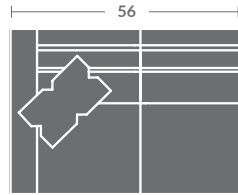

As shown:
7518-03ZM SOFA

TAYLOR KING

Please print the document at 100% for an accurate scale results.

Quarter Inch Scale Drawing

7518-10
ARMLESS CHAIR
STATIONARY

7518-11ZM
LAF CHAIR

7518-12ZM
RAF CHAIR

7518-01ZM
CHAIR

7518-15
CORNER CHAIR
STATIONARY

7518-20
ARMLESS LOVESEAT
STATIONARY

7518-21ZM
LAF LOVESEAT

7518-22ZM
RAF LOVESEAT

7518-02ZM
LOVESEAT

7518-31ZM
LAF SOFA

7518-32ZM
RAF SOFA

7518-41
LAF CHAISE
STATIONARY