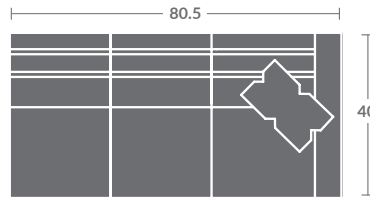

As shown:
7518-03ZM SOFA

TAYLOR KING

Please print the document at 100% for an accurate scale results.

Quarter Inch Scale Drawing

7518-10
ARMLESS CHAIR
STATIONARY

7518-11ZM
LAF CHAIR

7518-12ZM
RAF CHAIR

7518-01ZM
CHAIR

7518-15
CORNER CHAIR
STATIONARY

7518-20
ARMLESS LOVESEAT
STATIONARY

7518-21ZM
LAF LOVESEAT

7518-22ZM
RAF LOVESEAT

7518-02ZM
LOVESEAT

7518-31ZM
LAF SOFA

7518-32ZM
RAF SOFA

7518-41
LAF CHAISE
STATIONARY

7518-42
RAF CHAISE
STATIONARY

7518-33ZM
LAF CORNER SOFA

7518-34ZM
RAF CORNER SOFA

7518-03ZM
SOFA