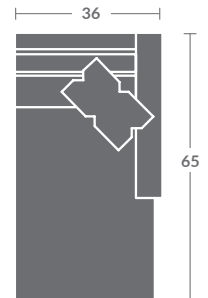

As shown:
7518-03ZM SOFA

TAYLOR KING

Please print the document at 100% for an accurate scale results.

Quarter Inch Scale Drawing

7518-10
ARMLESS CHAIR
STATIONARY

7518-11ZM
LAF CHAIR

7518-12ZM
RAF CHAIR

7518-01ZM
CHAIR

7518-15
CORNER CHAIR
STATIONARY

7518-20
ARMLESS LOVESEAT
STATIONARY

7518-21ZM
LAF LOVESEAT

7518-22ZM
RAF LOVESEAT

7518-02ZM
LOVESEAT

7518-31ZM
LAF SOFA

7518-32ZM
RAF SOFA

7518-41
LAF CHAISE
STATIONARY

7518-42
RAF CHAISE
STATIONARY

7518-33ZM
LAF CORNER SOFA

7518-34ZM
RAF CORNER SOFA

7518-03ZM
SOFA