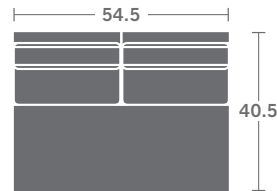

TAYLOR KING

Please print the document at 100% for an accurate scale results.

DIAGRAM USING 1/4" IMAGES BELOW REQUIRED WITH ORDER.

2422-11
LAF CHAIR

2422-12
RAF CHAIR

2422-10
ARMLESS CHAIR

2422-15
CORNER CHAIR

2422-21
LAF LOVESEAT

2422-22
RAF LOVESEAT

2422-20
ARMLESS LOVESEAT

2422-25
QUARTER TURN

2422-31
LAF SOFA

2422-32
RAF SOFA

2422-30
ARMLESS SOFA

2422-33
LAF CORNER SOFA