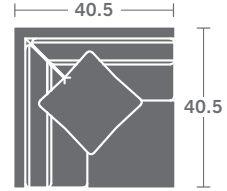

TAYLOR KING

Please print the document at 100% for an accurate scale results.

DIAGRAM USING 1/4" IMAGES BELOW REQUIRED WITH ORDER.

2422-11
LAF CHAIR

2422-12
RAF CHAIR

2422-10
ARMLESS CHAIR

2422-15
CORNER CHAIR

2422-21
LAF LOVESEAT

2422-22
RAF LOVESEAT

2422-20
ARMLESS LOVESEAT

2422-25
QUARTER TURN

2422-31
LAF SOFA

2422-32
RAF SOFA

2422-30
ARMLESS SOFA

2422-33
LAF CORNER SOFA