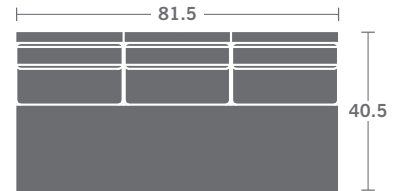

TAYLOR KING

Please print the document at 100% for an accurate scale results.

DIAGRAM USING 1/4" IMAGES BELOW REQUIRED WITH ORDER.

2422-11
LAF CHAIR

2422-12
RAF CHAIR

2422-10
ARMLESS CHAIR

2422-15
CORNER CHAIR

2422-21
LAF LOVESEAT

2422-22
RAF LOVESEAT

2422-20
ARMLESS LOVESEAT

2422-25
QUARTER TURN

2422-31
LAF SOFA

2422-32
RAF SOFA

2422-30
ARMLESS SOFA

2422-33
LAF CORNER SOFA