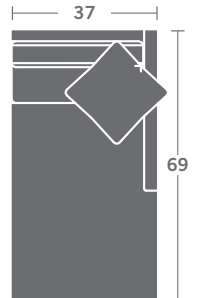

TAYLOR KING

Please print the document at 100% for an accurate scale results.

DIAGRAM USING 1/4" IMAGES BELOW REQUIRED WITH ORDER.

2422-11
LAF CHAIR

2422-12
RAF CHAIR

2422-10
ARMLESS CHAIR

2422-15
CORNER CHAIR

2422-21
LAF LOVESEAT

2422-22
RAF LOVESEAT

2422-20
ARMLESS LOVESEAT

2422-25
QUARTER TURN

2422-31
LAF SOFA

2422-32
RAF SOFA

2422-30
ARMLESS SOFA

2422-33
LAF CORNER SOFA

2422-34
RAF CORNER SOFA

2422-41
LAF CHAISE

2422-42
RAF CHAISE