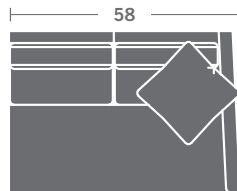

TAYLOR KING

Please print the document at 100% for an accurate scale results.

DIAGRAM USING 1/4" IMAGES BELOW REQUIRED WITH ORDER.

2422-11
LAF CHAIR

2422-12
RAF CHAIR

2422-10
ARMLESS CHAIR

2422-15
CORNER CHAIR

2422-21
LAF LOVESEAT

2422-22
RAF LOVESEAT

2422-20
ARMLESS LOVESEAT

2422-25
QUARTER TURN

2422-31
LAF SOFA

2422-32
RAF SOFA

2422-30
ARMLESS SOFA

2422-33
LAF CORNER SOFA