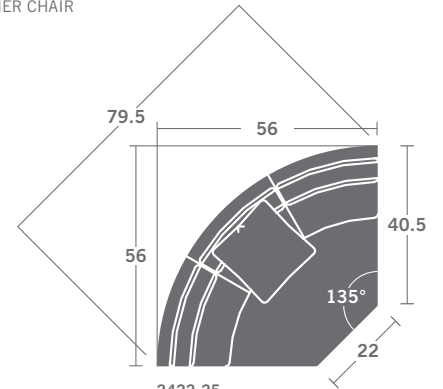

TAYLOR KING

Please print the document at 100% for an accurate scale results.

DIAGRAM USING 1/4" IMAGES BELOW REQUIRED WITH ORDER.

2422-11
LAF CHAIR

2422-12
RAF CHAIR

2422-10
ARMLESS CHAIR

2422-15
CORNER CHAIR

2422-21
LAF LOVESEAT

2422-22
RAF LOVESEAT

2422-20
ARMLESS LOVESEAT

2422-25
QUARTER TURN

2422-31
LAF SOFA

2422-32
RAF SOFA

2422-30
ARMLESS SOFA

2422-33
LAF CORNER SOFA