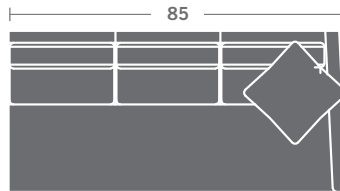

TAYLOR KING

Please print the document at 100% for an accurate scale results.

DIAGRAM USING 1/4" IMAGES BELOW REQUIRED WITH ORDER.

2422-11
LAF CHAIR

2422-12
RAF CHAIR

2422-10
ARMLESS CHAIR

2422-15
CORNER CHAIR

2422-21
LAF LOVESEAT

2422-22
RAF LOVESEAT

2422-20
ARMLESS LOVESEAT

2422-25
QUARTER TURN

2422-31
LAF SOFA

2422-32
RAF SOFA

2422-30
ARMLESS SOFA

2422-33
LAF CORNER SOFA

2422-34
RAF CORNER SOFA

2422-41
LAF CHAISE

2422-42
RAF CHAISE