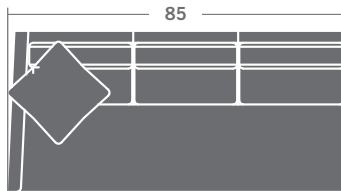

TAYLOR KING

Please print the document at 100% for an accurate scale results.

DIAGRAM USING 1/4" IMAGES BELOW REQUIRED WITH ORDER.

2422-11
LAF CHAIR

2422-12
RAF CHAIR

2422-10
ARMLESS CHAIR

2422-15
CORNER CHAIR

2422-21
LAF LOVESEAT

2422-22
RAF LOVESEAT

2422-20
ARMLESS LOVESEAT

2422-25
QUARTER TURN

2422-31
LAF SOFA

2422-32
RAF SOFA

2422-30
ARMLESS SOFA

2422-33
LAF CORNER SOFA

2422-34
RAF CORNER SOFA

2422-41
LAF CHAISE

2422-42
RAF CHAISE