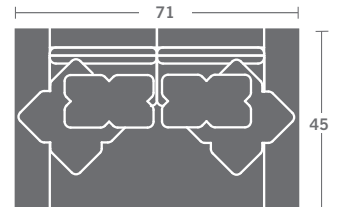

Please print the document at 100% for an accurate scale results.

Quarter Inch Scale Drawing

**1416-10**  
ARMLESS CHAIR

**1416-11**  
LAF CHAIR  
(1) 21" THROW PILLOW  
(1) K-22 KIDNEY PILLOW

**1416-12**  
RAF CHAIR  
(1) 21" THROW PILLOW  
(1) K-22 KIDNEY PILLOW

**1416-15**  
CORNER CHAIR  
(1) 21" THROW PILLOW  
(2) K-22 KIDNEY PILLOWS

**1416-20**  
ARMLESS LOVESEAT

**1416-21**  
LAF LOVESEAT  
(1) 21" THROW PILLOW  
(1) K-22 KIDNEY PILLOW

**1416-22**  
RAF LOVESEAT  
(1) 21" THROW PILLOW  
(1) K-22 KIDNEY PILLOW

**1416-02**  
LOVESEAT  
(2) 21" THROW PILLOWS  
(2) K-22 KIDNEY PILLOWS

**1416-09**  
MINI SOFA  
(2) 21" THROW PILLOWS  
(2) K-22 KIDNEY PILLOWS

**1416-03**  
SOFA  
(2) 21" THROW PILLOWS  
(2) K-22 KIDNEY PILLOWS