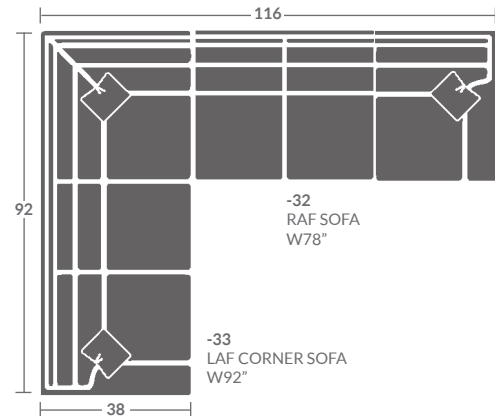

### K133-48 COZY CREATIONS LAF CORNER SOFA

Overall: h38.5 d38 w92  
Inside: d22 w69 ah26 sh21

### K132-48 COZY CREATIONS RAF SOFA

Overall: h38.5 d38 w78  
Inside: d22 ah26 sh21

Box border loose back cushion / (1) 19" Dog ear throw pillow per arm and corner / Panel arm / 5" Tapered leg

Options Shown: Extra pair of pillows.

Illustration shown as panel arm.  
Illustrations not to scale.