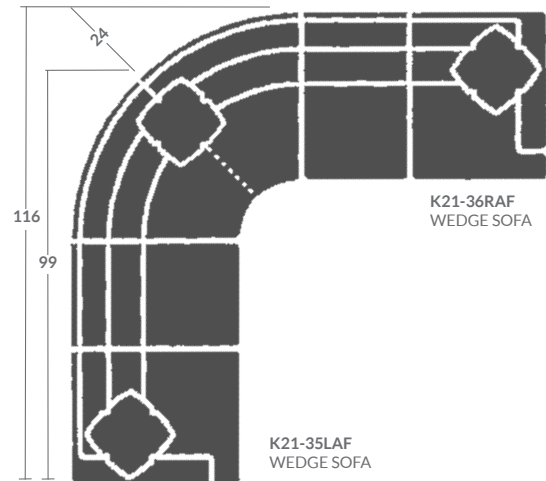

TAYLOR KING

Please print the document at 100% for an accurate scale results.

K21 BECKHAM TWO PIECE WEDGE SECTIONAL

Must be ordered as a set

As Shown:

K21-35LAF WEDGE SOFA

Overall: h37 d46.5 w99

Inside: d23 w78.5 ah25 sh21

(1) 19" Throw pillow/Loose back cushion

K21-36RAF WEDGE SOFA

Overall: h37 d46.5 w99

Inside: d23 w78.5 ah25 sh21

(2) 19" Throw pillows/Loose back cushion

Options Shown: Standard pillows with contrasting fabric/trim.
1/2" Natural Brass nails on base. Extra pair of 19" throw pillows with quarter cord.

Quarter Inch Scale Drawing

K21-32RAF SOFA

Overall: h37.5 d43 w87

Inside: d24 w81.5 ah25 sh21

K21-41LAF CHAISE

Overall: h37.5 d68 w40

Inside: d48.5 w34 ah25 sh21

(1) 19" Throw pillow per arm/Loose back cushion