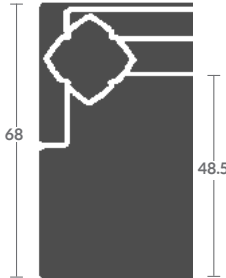

K21-41LAF
CHAISE
W40"