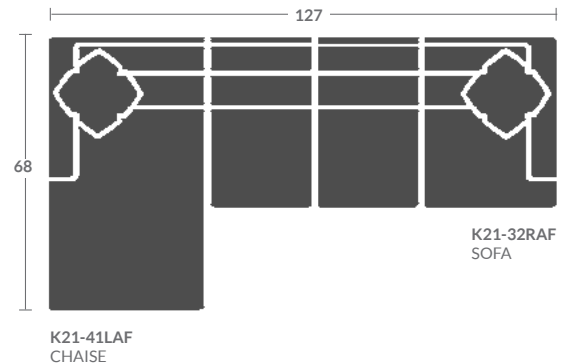

TAYLOR KING

Please print the document at 100% for an accurate scale results.

K21 BECKHAM TWO PIECE WEDGE SECTIONAL

Must be ordered as a set

As Shown:

K21-35LAF WEDGE SOFA

Overall: h37 d46.5 w99

Inside: d23 w78.5 ah25 sh21

(1) 19" Throw pillow/Loose back cushion

K21-36RAF WEDGE SOFA

Overall: h37 d46.5 w99

Inside: d23 w78.5 ah25 sh21

(2) 19" Throw pillows/Loose back cushion

Options Shown: Standard pillows with contrasting fabric/trim.
1/2" Natural Brass nails on base. Extra pair of 19" throw pillows with quarter cord.

Quarter Inch Scale Drawing

K21-32RAF SOFA

Overall: h37.5 d43 w87

Inside: d24 w81.5 ah25 sh21

K21-41LAF CHAISE

Overall: h37.5 d68 w40

Inside: d48.5 w34 ah25 sh21

(1) 19" Throw pillow per arm/Loose back cushion

Options Shown: Standard pillows and extra pillows with contrasting fabric/trim. 1/2" Natural Brass nails on base.

TAYLOR KING

Please print the document at 100% for an accurate scale results.

Quarter Inch Scale Drawing