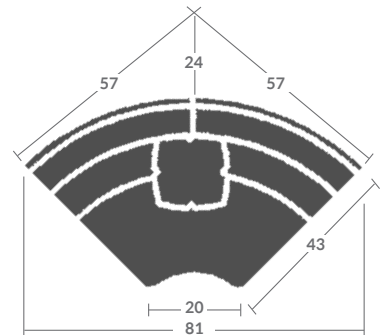

TAYLOR KING

Please print the document at 100% for an accurate scale results.

K21 BECKHAM TWO PIECE WEDGE SECTIONAL

Must be ordered as a set

As Shown:

K21-35LAF WEDGE SOFA

Overall: h37 d46.5 w99

Inside: d23 w78.5 ah25 sh21

K21-10
ARMLESS CHAIR
W27"

K21-11LAF
CHAIR
W34"

K21-12RAF
CHAIR
W34"

K21-15
CORNER CHAIR
W43"

K21-20
ARMLESS LOVESEAT
W54"

K21-21LAF
LOVESEAT
W60.5"

K21-22RAF
LOVESEAT
W60.5"

K21-31LAF
SOFA
W87"

K21-32RAF
SOFA
W87"

K21-41LAF
CHAISE
W40"

K21-42RAF
CHAISE
W40"

K21-33LAF
CORNER SOFA
W103.5"

K21-34RAF
CORNER SOFA
W103.5"

K21-25
QUARTER TURN