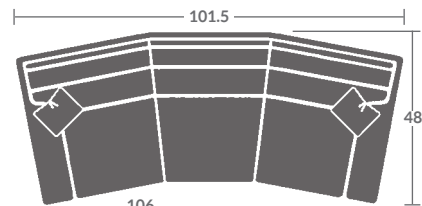

TAYLOR KING

K1106-38 COZY CREATIONS CONVERSATION SOFA

Overall: h38.5 d48 w101.5

Inside: d22 w78 ah26 sh21

Loose back cushion / (2) 19" Dog ear throw pillows

Track arms / 5" Tapered legs

Options Shown: 3/4" Havana nail trim 3/4" apart on base. Standard pillows shown with contrasting fabric/trim. Extra pair of 19" throw pillows shown with optional decorative cord. Track arms are 2.5" less per arm than standard.

106
CONVERSATION SOFA

Illustration shown as Track Arm.
Illustrations not to scale.

K143-38 COZY CREATIONS RAF/SHORT LAF CHAISE

Overall: h38.5 d63.5 w38

Inside: d48 w26.5 ah26 sh21

Loose, box border back cushion / (1)19" Dog ear throw pillow /

Illustration shown as Track Arm.
Illustrations not to scale.