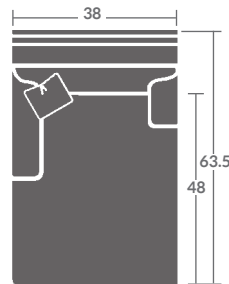

TAYLOR KING

K1106-38 COZY CREATIONS CONVERSATION SOFA

Overall: h38.5 d48 w101.5

Inside: d22 w78 ah26 sh21

Loose back cushion / (2) 19" Dog ear throw pillows

Track arms / 5" Tapered legs

Options Shown: 3/4" Havana nail trim 3/4" apart on base. Standard pillows shown with contrasting fabric/trim. Extra pair of 19" throw pillows shown with optional decorative cord. Track arms are 2.5" less per arm than standard.

106
CONVERSATION SOFA

Illustration shown as Track Arm.
Illustrations not to scale.

K143-38 COZY CREATIONS RAF/SHORT LAF CHAISE

Overall: h38.5 d63.5 w38

Inside: d48 w26.5 ah26 sh21

Loose, box border back cushion / (1)19" Dog ear throw pillow /

Track arms / 5" Tapered leg

Options Shown: Contrasting fabric on throw pillows. Flange on pillow. Track arms are 2.5" less per arm than standard.

43
LONG LAF / SHORT RAF CHAISE

44
LONG RAF / SHORT LAF CHAISE

Illustration shown as Track Arm.
Illustrations not to scale.