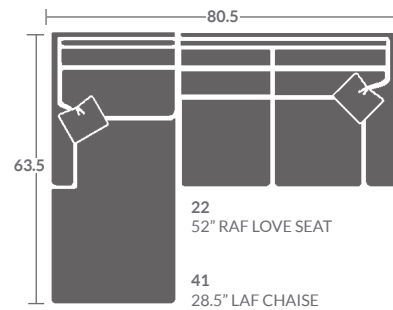

COZY CREATIONS

K122-38 COZY CREATIONS RAF LOVESEAT

Overall: h38.5 d38 w52
Inside: d21 w46 ah26 sh21

K141-38 COZY CREATIONS LAF CHAISE

Overall: h38.5 d63.5 w28.5
Inside: d46 w23 ah 26 sh21

Loose, box border back cushion / (1) 19" Dog ear throw pillow per arm /
Track arm / 5" Tapered front leg

Track arms are 2.5" less per arm than standard.

Illustration shown as Track Arm.
Illustrations not to scale.