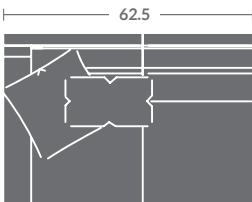

6618-03 Sofa w97.5
6618-02 Loveseat

Available in leather. No nails standard. No pillows standard.

PLEASE PROVIDE DIAGRAM WITH YOUR ORDER.

Quarter Inch Scale Drawing

Please print the document at 100% for an accurate scale results.

Quarter Inch Scale Drawing

6618-10
ARMLESS CHAIR

6618-11
LAF CHAIR

6618-12
RAF CHAIR

6618-15
CORNER CHAIR

6618-20
ARMLESS LOVESEAT

6618-21
LAF LOVESEAT

6618-22
RAF LOVESEAT