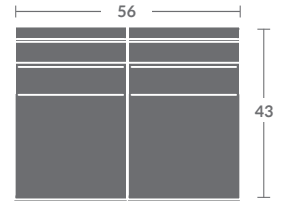

6618-03 Sofa w97.5
6618-02 Loveseat

Available in leather. No nails standard. No pillows standard.

PLEASE PROVIDE DIAGRAM WITH YOUR ORDER.

Quarter Inch Scale Drawing

Please print the document at 100% for an accurate scale results.

Quarter Inch Scale Drawing

6618-10
ARMLESS CHAIR

6618-11
LAF CHAIR

6618-12
RAF CHAIR

6618-15
CORNER CHAIR

6618-20
ARMLESS LOVESEAT

6618-21
LAF LOVESEAT

6618-22
RAF LOVESEAT

6618-30
ARMLESS SOFA

6618-31
LAF SOFA

6618-32
RAF SOFA

6618-41
LAF CHAISE

6618-42
RAF CHAISE

6618-33
LAF CORNER SOFA

6618-34
RAF CORNER SOFA

6618-25
QUARTER TURN