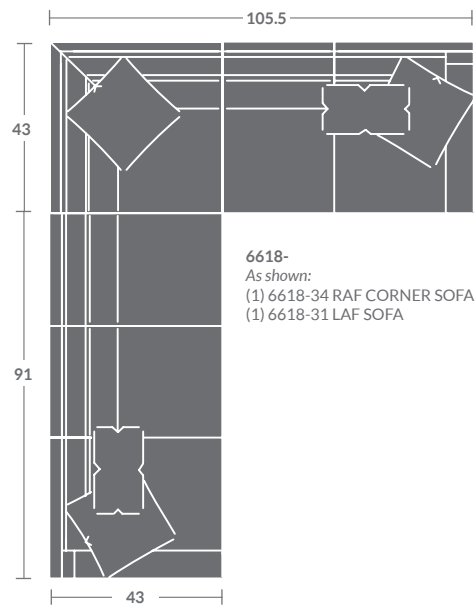

Please print the document at 100% for an accurate scale results.

6618- HOPKINS SECTIONAL

Loose back cushions / (1) 21" Throw Pillow and
(1) K-22 Kidney Pillow per arm / (1) 21" Throw Pillow
per corner / No nails available

As Shown:

6618-31 LAF SOFA

Overall h34 d43 w91.5
Inside d26 w84 ah23 sh21

6618-34 RAF CORNER SOFA

Overall h34 d43 w105.5
Inside d26 w90 ah23 sh21

Options Shown: Contrasting fabric on 21" Throw Pillows.

Also Available:

6618-03 Sofa w97.5
6618-02 Loveseat

Available in leather. No nails standard. No pillows standard.

PLEASE PROVIDE DIAGRAM WITH YOUR ORDER.

Quarter Inch Scale Drawing

Please print the document at 100% for an accurate scale results.

Quarter Inch Scale Drawing

6618-10
ARMLESS CHAIR

6618-11
LAF CHAIR

6618-12
RAF CHAIR

6618-15
CORNER CHAIR

6618-20
ARMLESS LOVESEAT

6618-21
LAF LOVESEAT

6618-22
RAF LOVESEAT