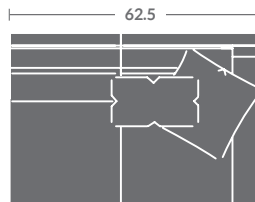

6618-03 Sofa w97.5
6618-02 Loveseat

Available in leather. No nails standard. No pillows standard.

PLEASE PROVIDE DIAGRAM WITH YOUR ORDER.

Quarter Inch Scale Drawing

Please print the document at 100% for an accurate scale results.

Quarter Inch Scale Drawing

6618-10
ARMLESS CHAIR

6618-11
LAF CHAIR

6618-12
RAF CHAIR

6618-15
CORNER CHAIR

6618-20
ARMLESS LOVESEAT

6618-21
LAF LOVESEAT

6618-22
RAF LOVESEAT