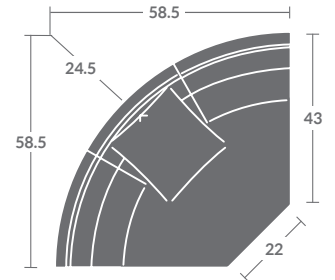

Quarter Inch Scale Drawing

6618-10
ARMLESS CHAIR

6618-11
LAF CHAIR

6618-12
RAF CHAIR

6618-15
CORNER CHAIR

6618-20
ARMLESS LOVESEAT

6618-21
LAF LOVESEAT

6618-22
RAF LOVESEAT

6618-30
ARMLESS SOFA

6618-31
LAF SOFA

6618-32
RAF SOFA

6618-41
LAF CHAISE

6618-42
RAF CHAISE

6618-33
LAF CORNER SOFA

6618-34
RAF CORNER SOFA

6618-25
QUARTER TURN