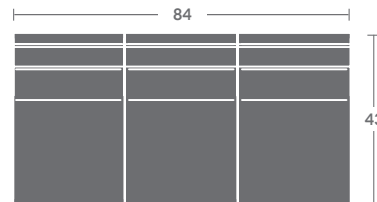

6618-03 Sofa w97.5
6618-02 Loveseat

Available in leather. No nails standard. No pillows standard.

PLEASE PROVIDE DIAGRAM WITH YOUR ORDER.

Quarter Inch Scale Drawing

Please print the document at 100% for an accurate scale results.

Quarter Inch Scale Drawing

6618-10
ARMLESS CHAIR

6618-11
LAF CHAIR

6618-12
RAF CHAIR

6618-15
CORNER CHAIR

6618-20
ARMLESS LOVESEAT

6618-21
LAF LOVESEAT

6618-22
RAF LOVESEAT

6618-30
ARMLESS SOFA

6618-31
LAF SOFA

6618-32
RAF SOFA

6618-41
LAF CHAISE

6618-42
RAF CHAISE

6618-33
LAF CORNER SOFA

6618-34
RAF CORNER SOFA

6618-25
QUARTER TURN