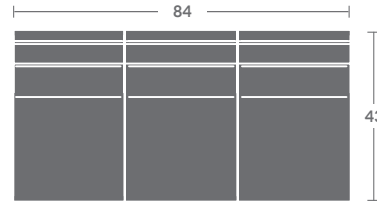

# TAYLOR KING

Please print the document at 100% for an accurate scale results.

## Quarter Inch Scale Drawing

6618-10  
ARMLESS CHAIR

6618-11  
LAF CHAIR

6618-12  
RAF CHAIR

6618-15  
CORNER CHAIR

6618-20  
ARMLESS LOVESEAT

6618-21  
LAF LOVESEAT

6618-22  
RAF LOVESEAT

6618-30  
ARMLESS SOFA

6618-31  
LAF SOFA

6618-32  
RAF SOFA

6618-41  
LAF CHAISE

6618-42  
RAF CHAISE

6618-33  
LAF CORNER SOFA

6618-34  
RAF CORNER SOFA

6618-25  
QUARTER TURN