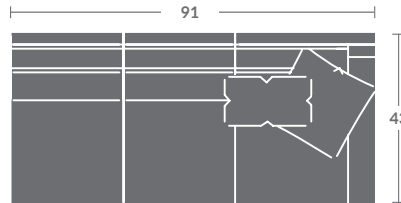

# TAYLOR KING

Please print the document at 100% for an accurate scale results.

## Quarter Inch Scale Drawing

6618-10  
ARMLESS CHAIR

6618-11  
LAF CHAIR

6618-12  
RAF CHAIR

6618-15  
CORNER CHAIR

6618-20  
ARMLESS LOVESEAT

6618-21  
LAF LOVESEAT

6618-22  
RAF LOVESEAT

6618-30  
ARMLESS SOFA

6618-31  
LAF SOFA

6618-32  
RAF SOFA

6618-41  
LAF CHAISE

6618-42  
RAF CHAISE

6618-33  
LAF CORNER SOFA

6618-34  
RAF CORNER SOFA

6618-25  
QUARTER TURN