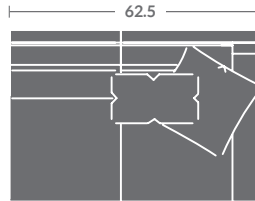

PLEASE PROVIDE DIAGRAM WITH YOUR ORDER.

Quarter Inch Scale Drawing

# TAYLOR KING

Please print the document at 100% for an accurate scale results.

## Quarter Inch Scale Drawing

6618-10  
ARMLESS CHAIR

6618-11  
LAF CHAIR

6618-12  
RAF CHAIR

6618-15  
CORNER CHAIR

6618-20  
ARMLESS LOVESEAT

6618-21  
LAF LOVESEAT

6618-22  
RAF LOVESEAT