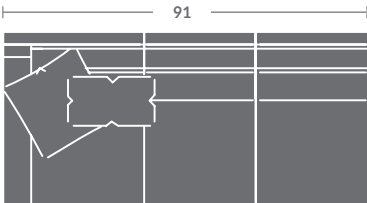

6618-31
LAF SOFA