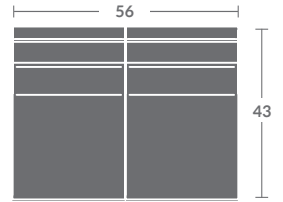

PLEASE PROVIDE DIAGRAM WITH YOUR ORDER.

Quarter Inch Scale Drawing

# TAYLOR KING

Please print the document at 100% for an accurate scale results.

## Quarter Inch Scale Drawing

6618-10  
ARMLESS CHAIR

6618-11  
LAF CHAIR

6618-12  
RAF CHAIR

6618-15  
CORNER CHAIR

6618-20  
ARMLESS LOVESEAT

6618-21  
LAF LOVESEAT

6618-22  
RAF LOVESEAT

6618-30  
ARMLESS SOFA

6618-31  
LAF SOFA

6618-32  
RAF SOFA

6618-41  
LAF CHAISE

6618-42  
RAF CHAISE

6618-33  
LAF CORNER SOFA

6618-34  
RAF CORNER SOFA

6618-25  
QUARTER TURN