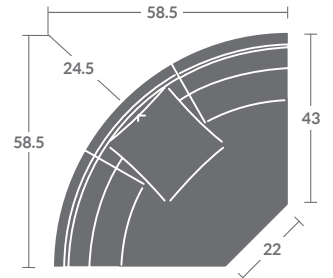

PLEASE PROVIDE DIAGRAM WITH YOUR ORDER.

Quarter Inch Scale Drawing

# TAYLOR KING

Please print the document at 100% for an accurate scale results.

## Quarter Inch Scale Drawing

6618-10  
ARMLESS CHAIR

6618-11  
LAF CHAIR

6618-12  
RAF CHAIR

6618-15  
CORNER CHAIR

6618-20  
ARMLESS LOVESEAT

6618-21  
LAF LOVESEAT

6618-22  
RAF LOVESEAT

6618-30  
ARMLESS SOFA

6618-31  
LAF SOFA

6618-32  
RAF SOFA

6618-41  
LAF CHAISE

6618-42  
RAF CHAISE

6618-33  
LAF CORNER SOFA

6618-34  
RAF CORNER SOFA

6618-25  
QUARTER TURN