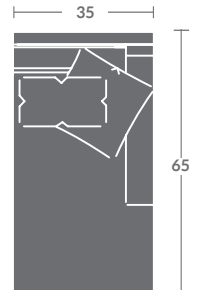

PLEASE PROVIDE DIAGRAM WITH YOUR ORDER.

Quarter Inch Scale Drawing

# TAYLOR KING

Please print the document at 100% for an accurate scale results.

## Quarter Inch Scale Drawing

6618-10  
ARMLESS CHAIR

6618-11  
LAF CHAIR

6618-12  
RAF CHAIR

6618-15  
CORNER CHAIR

6618-20  
ARMLESS LOVESEAT

6618-21  
LAF LOVESEAT

6618-22  
RAF LOVESEAT

6618-30  
ARMLESS SOFA

6618-31  
LAF SOFA

6618-32  
RAF SOFA

6618-41  
LAF CHAISE

6618-42  
RAF CHAISE

6618-33  
LAF CORNER SOFA

6618-34  
RAF CORNER SOFA

6618-25  
QUARTER TURN