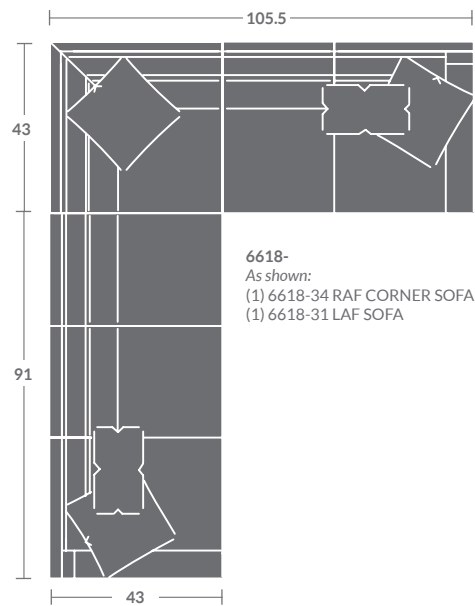

### **6618-31 LAF SOFA**

Overall h34 d43 w91.5  
Inside d26 w84 ah23 sh21

### **6618-34 RAF CORNER SOFA**

Overall h34 d43 w105.5  
Inside d26 w90 ah23 sh21

Options Shown: Contrasting fabric on 21" Throw Pillows.

Also Available:

6618-03 Sofa w97.5  
6618-02 Loveseat

Available in leather. No nails standard. No pillows standard.

PLEASE PROVIDE DIAGRAM WITH YOUR ORDER.

Quarter Inch Scale Drawing

# TAYLOR KING

Please print the document at 100% for an accurate scale results.