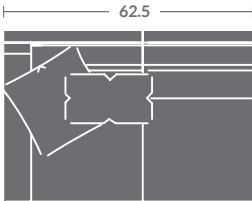

PLEASE PROVIDE DIAGRAM WITH YOUR ORDER.

Quarter Inch Scale Drawing

# TAYLOR KING

Please print the document at 100% for an accurate scale results.

## Quarter Inch Scale Drawing

6618-10  
ARMLESS CHAIR

6618-11  
LAF CHAIR

6618-12  
RAF CHAIR

6618-15  
CORNER CHAIR

6618-20  
ARMLESS LOVESEAT

6618-21  
LAF LOVESEAT

6618-22  
RAF LOVESEAT