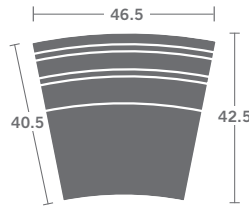

TAYLOR KING

Please print the document at 100% for an accurate scale results.

5616- QUINN SECTIONAL

Loose back cushions / Edge stitching standard

As Shown:

5616-35 LAF WEDGE SOFA

Overall: h38 d43 w69.5

Inside: d23.5 w53 ah24.5 sh22

(1) 19" Throw pillow / (1) K-22 Kidney pillow

5616-36 RAF WEDGE SOFA

Overall: h38 d43 w69.5

Inside: d23.5 w53 ah24.5 sh22

(1) 19" Throw pillow / (1) K-22 Kidney pillow

5616-90 BUMPER OTTOMAN

Overall: h22 d27 w45

Options Shown: Contrasting fabric on standard pillows.

PLEASE PROVIDE DIAGRAM WITH YOUR ORDER.

Quarter Inch Scale Drawing

As Shown:

TWO PIECE SECTIONAL MUST BE ORDERED AS A SET.

5616-35 LEFT ARM SOFA

5616-36 RIGHT ARM SOFA

5616-90 OTTOMAN

TAYLOR KING

Please print the document at 100% for an accurate scale results.

Quarter Inch Scale Drawing

TAYLOR KING

Please print the document at 100% for an accurate scale results.

Quarter Inch Scale Drawing