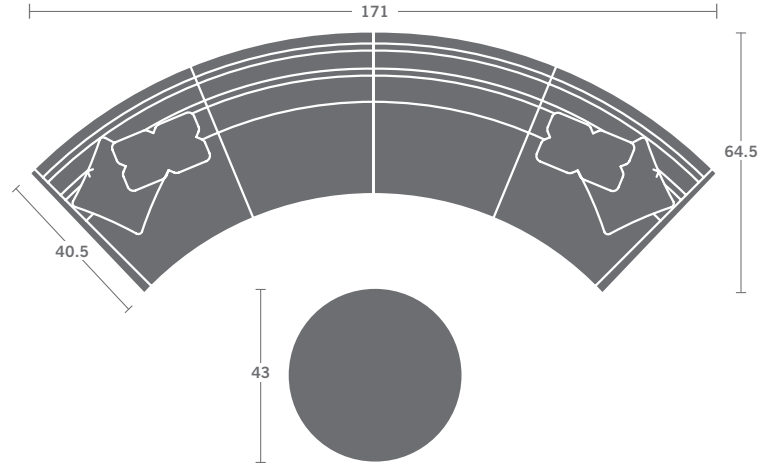

Options Shown: Contrasting fabric on standard pillows.

PLEASE PROVIDE DIAGRAM WITH YOUR ORDER.

Quarter Inch Scale Drawing

As Shown:

TWO PIECE SECTIONAL MUST BE ORDERED AS A SET.

5616-35 LEFT ARM SOFA

5616-36 RIGHT ARM SOFA

5616-90 OTTOMAN

TAYLOR KING

Please print the document at 100% for an accurate scale results.

Quarter Inch Scale Drawing

TAYLOR KING

Please print the document at 100% for an accurate scale results.

Quarter Inch Scale Drawing

As Shown:
5616-17 LEFT ARM LOVESEAT
5616-18 RIGHT ARM LOVESEAT
5616-00 OTTOMAN

As Shown:
5616-21 LEFT ARM LOVESEAT
5616-22 RIGHT ARM LOVESEAT
5616-00 OTTOMAN

As Shown:
TWO PIECE SECTIONAL MUST BE ORDERED AS A SET.
5616-35 LEFT ARM SOFA
5616-36 RIGHT ARM SOFA
(2) 5616-90 OTTOMANS