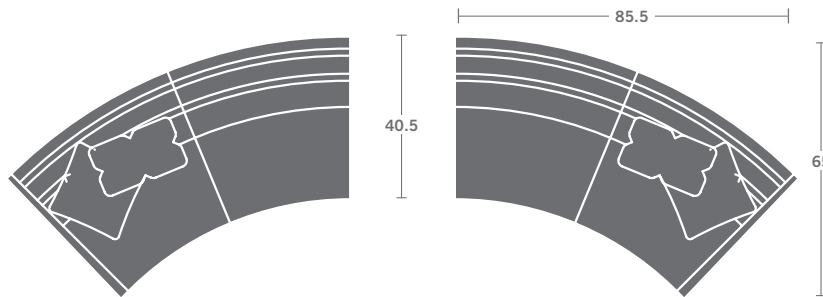

TAYLOR KING

Please print the document at 100% for an accurate scale results.

5616- QUINN SECTIONAL

Loose back cushions / Edge stitching standard

As Shown:

5616-35 LAF WEDGE SOFA

Overall: h38 d43 w69.5

Inside: d23.5 w53 ah24.5 sh22

Options Shown: Contrasting fabric on standard pillows.

PLEASE PROVIDE DIAGRAM WITH YOUR ORDER.

Quarter Inch Scale Drawing

As Shown:

TWO PIECE SECTIONAL MUST BE ORDERED AS A SET.

5616-35 LEFT ARM SOFA

5616-36 RIGHT ARM SOFA

5616-90 OTTOMAN

TAYLOR KING

Please print the document at 100% for an accurate scale results.

Quarter Inch Scale Drawing

TAYLOR KING

Please print the document at 100% for an accurate scale results.

Quarter Inch Scale Drawing