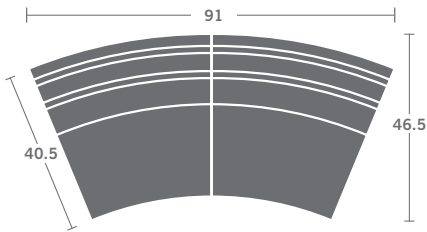

TAYLOR KING

Please print the document at 100% for an accurate scale results.

5616- QUINN SECTIONAL

Loose back cushions / Edge stitching standard

As Shown:

5616-35 LAF WEDGE SOFA

Overall: h38 d43 w69.5

Inside: d23.5 w53 ah24.5 sh22

Options Shown: Contrasting fabric on standard pillows.

PLEASE PROVIDE DIAGRAM WITH YOUR ORDER.

Quarter Inch Scale Drawing

As Shown:

TWO PIECE SECTIONAL MUST BE ORDERED AS A SET.

5616-35 LEFT ARM SOFA

5616-36 RIGHT ARM SOFA

5616-90 OTTOMAN

TAYLOR KING

Please print the document at 100% for an accurate scale results.

Quarter Inch Scale Drawing

TAYLOR KING

Please print the document at 100% for an accurate scale results.

Quarter Inch Scale Drawing