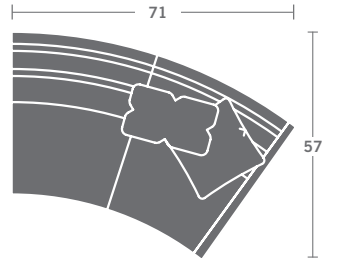

TAYLOR KING

Please print the document at 100% for an accurate scale results.

5616- QUINN SECTIONAL

Loose back cushions / Edge stitching standard

As Shown:

5616-35 LAF WEDGE SOFA

Overall: h38 d43 w69.5

Inside: d23.5 w53 ah24.5 sh22

(1) 19" Throw pillow / (1) K-22 Kidney pillow

5616-36 RAF WEDGE SOFA

Overall: h38 d43 w69.5

Inside: d23.5 w53 ah24.5 sh22

(1) 19" Throw pillow / (1) K-22 Kidney pillow

5616-90 BUMPER OTTOMAN

Overall: h22 d27 w45

Options Shown: Contrasting fabric on standard pillows.

PLEASE PROVIDE DIAGRAM WITH YOUR ORDER.

Quarter Inch Scale Drawing

As Shown:

TWO PIECE SECTIONAL MUST BE ORDERED AS A SET.

5616-35 LEFT ARM SOFA

5616-36 RIGHT ARM SOFA

5616-90 OTTOMAN

TAYLOR KING

Please print the document at 100% for an accurate scale results.

Quarter Inch Scale Drawing

TAYLOR KING

Please print the document at 100% for an accurate scale results.

Quarter Inch Scale Drawing