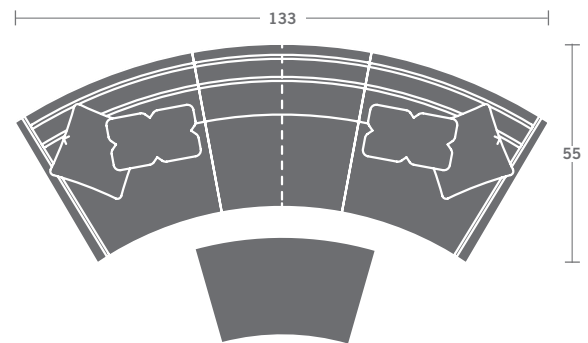

TAYLOR KING

Please print the document at 100% for an accurate scale results.

5616- QUINN SECTIONAL

Loose back cushions / Edge stitching standard

As Shown:

5616-35 LAF WEDGE SOFA

Overall: h38 d43 w69.5

Inside: d23.5 w53 ah24.5 sh22

(1) 19" Throw pillow / (1) K-22 Kidney pillow

5616-36 RAF WEDGE SOFA

Overall: h38 d43 w69.5

Inside: d23.5 w53 ah24.5 sh22

(1) 19" Throw pillow / (1) K-22 Kidney pillow

5616-90 BUMPER OTTOMAN

Overall: h22 d27 w45

Options Shown: Contrasting fabric on standard pillows.

PLEASE PROVIDE DIAGRAM WITH YOUR ORDER.

Quarter Inch Scale Drawing

As Shown:

TWO PIECE SECTIONAL MUST BE ORDERED AS A SET.

5616-35 LEFT ARM SOFA

5616-36 RIGHT ARM SOFA

5616-90 OTTOMAN

TAYLOR KING

Please print the document at 100% for an accurate scale results.

Quarter Inch Scale Drawing

TAYLOR KING

Please print the document at 100% for an accurate scale results.

Quarter Inch Scale Drawing