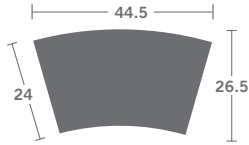

TAYLOR KING

Please print the document at 100% for an accurate scale results.

5616- QUINN SECTIONAL

Loose back cushions / Edge stitching standard

As Shown:

5616-35 LAF WEDGE SOFA

Overall: h38 d43 w69.5

Inside: d23.5 w53 ah24.5 sh22

(1) 19" Throw pillow / (1) K-22 Kidney pillow

5616-36 RAF WEDGE SOFA

Overall: h38 d43 w69.5

Inside: d23.5 w53 ah24.5 sh22

(1) 19" Throw pillow / (1) K-22 Kidney pillow

5616-90 BUMPER OTTOMAN

Overall: h22 d27 w45

Options Shown: Contrasting fabric on standard pillows.

PLEASE PROVIDE DIAGRAM WITH YOUR ORDER.

Quarter Inch Scale Drawing

As Shown:

TWO PIECE SECTIONAL MUST BE ORDERED AS A SET.

5616-35 LEFT ARM SOFA

5616-36 RIGHT ARM SOFA

5616-90 OTTOMAN

TAYLOR KING

Please print the document at 100% for an accurate scale results.

Quarter Inch Scale Drawing

TAYLOR KING

Please print the document at 100% for an accurate scale results.

Quarter Inch Scale Drawing