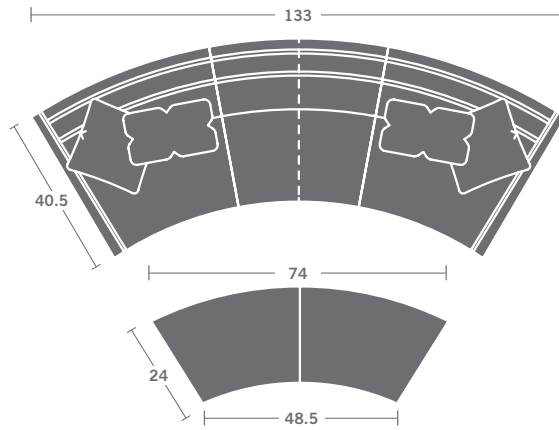

TAYLOR KING

Please print the document at 100% for an accurate scale results.

5616- QUINN SECTIONAL

Loose back cushions / Edge stitching standard

As Shown:

5616-35 LAF WEDGE SOFA

Overall: h38 d43 w69.5

Inside: d23.5 w53 ah24.5 sh22

Options Shown: Contrasting fabric on standard pillows.

PLEASE PROVIDE DIAGRAM WITH YOUR ORDER.

Quarter Inch Scale Drawing

As Shown:

TWO PIECE SECTIONAL MUST BE ORDERED AS A SET.

5616-35 LEFT ARM SOFA

5616-36 RIGHT ARM SOFA

5616-90 OTTOMAN

TAYLOR KING

Please print the document at 100% for an accurate scale results.

Quarter Inch Scale Drawing

TAYLOR KING

Please print the document at 100% for an accurate scale results.

Quarter Inch Scale Drawing

As Shown:
5616-17 LEFT ARM LOVESEAT
5616-18 RIGHT ARM LOVESEAT
5616-00 OTTOMAN

As Shown:
5616-21 LEFT ARM LOVESEAT
5616-22 RIGHT ARM LOVESEAT
5616-00 OTTOMAN

As Shown:
TWO PIECE SECTIONAL MUST BE ORDERED AS A SET.
5616-35 LEFT ARM SOFA
5616-36 RIGHT ARM SOFA
(2) 5616-90 OTTOMANS