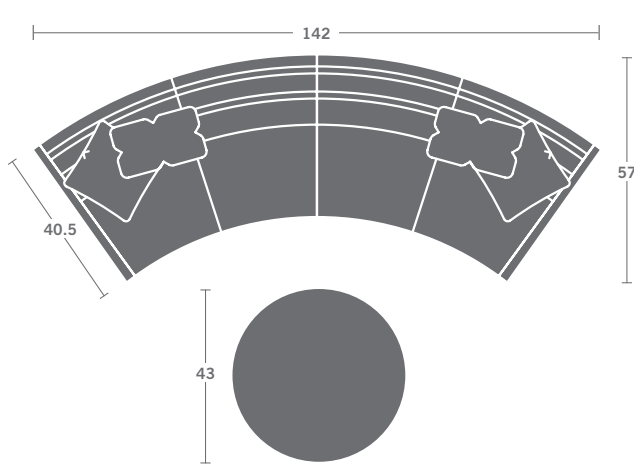

TAYLOR KING

Please print the document at 100% for an accurate scale results.

5616- QUINN SECTIONAL

Loose back cushions / Edge stitching standard

As Shown:

5616-35 LAF WEDGE SOFA

Overall: h38 d43 w69.5

Inside: d23.5 w53 ah24.5 sh22

Options Shown: Contrasting fabric on standard pillows.

PLEASE PROVIDE DIAGRAM WITH YOUR ORDER.

Quarter Inch Scale Drawing

As Shown:

TWO PIECE SECTIONAL MUST BE ORDERED AS A SET.

5616-35 LEFT ARM SOFA

5616-36 RIGHT ARM SOFA

5616-90 OTTOMAN

TAYLOR KING

Please print the document at 100% for an accurate scale results.

Quarter Inch Scale Drawing

TAYLOR KING

Please print the document at 100% for an accurate scale results.

Quarter Inch Scale Drawing

As Shown:
5616-17 LEFT ARM LOVESEAT
5616-18 RIGHT ARM LOVESEAT
5616-00 OTTOMAN

As Shown:
5616-21 LEFT ARM LOVESEAT
5616-22 RIGHT ARM LOVESEAT
5616-00 OTTOMAN

As Shown:
TWO PIECE SECTIONAL MUST BE ORDERED AS A SET.
5616-35 LEFT ARM SOFA
5616-36 RIGHT ARM SOFA
(2) 5616-90 OTTOMANS