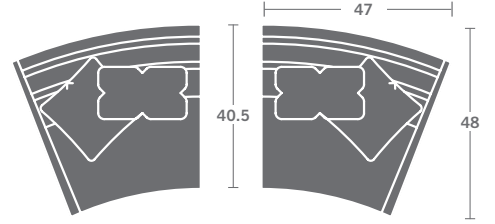

TAYLOR KING

Please print the document at 100% for an accurate scale results.

5616- QUINN SECTIONAL

Loose back cushions / Edge stitching standard

As Shown:

5616-35 LAF WEDGE SOFA

Overall: h38 d43 w69.5

Inside: d23.5 w53 ah24.5 sh22

Options Shown: Contrasting fabric on standard pillows.

PLEASE PROVIDE DIAGRAM WITH YOUR ORDER.

Quarter Inch Scale Drawing

As Shown:

TWO PIECE SECTIONAL MUST BE ORDERED AS A SET.

5616-35 LEFT ARM SOFA

5616-36 RIGHT ARM SOFA

5616-90 OTTOMAN

TAYLOR KING

Please print the document at 100% for an accurate scale results.

Quarter Inch Scale Drawing

TAYLOR KING

Please print the document at 100% for an accurate scale results.

Quarter Inch Scale Drawing