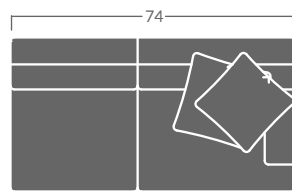

# TAYLOR KING

Please print the document at 100% for an accurate scale results.

**DIAGRAM USING 1/4" IMAGES BELOW REQUIRED WITH ORDER.**

2523-15  
Corner Chair

2523-10  
Armless Chair

2523-20  
Armless Loveseat

2523-11  
LAF Chair

2523-12  
RAF Chair

2523-21  
LAF Loveseat

2523-22  
RAF Loveseat

2523-41  
LAF Chaise

2523-42  
RAF Chaise

2523-31  
LAF Sofa

2523-32  
RAF Sofa