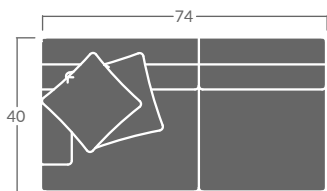

2523-21
LAF Loveseat