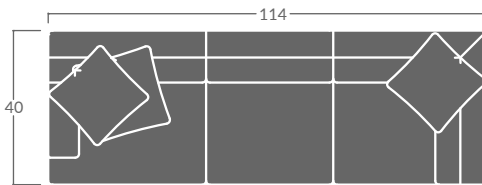

TAYLOR KING

Please print the document at 100% for an accurate scale results.

DIAGRAM USING 1/4" IMAGES BELOW REQUIRED WITH ORDER.

1723-15
Corner Chair

1723-10
Armless Chair

1723-20
Armless Loveseat

1723-11
LAF Chair

1723-12
RAF Chair

1723-21
LAF Loveseat

1723-22
RAF Loveseat

1723-41
LAF Chaise

1723-42
RAF Chaise

1723-31
LAF Sofa

1723-32
RAF Sofa

1723-33
LAF Corner Sofa