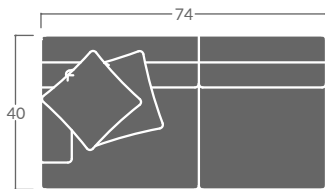

TAYLOR KING

Please print the document at 100% for an accurate scale results.

DIAGRAM USING 1/4" IMAGES BELOW REQUIRED WITH ORDER.

1723-15
Corner Chair

1723-10
Armless Chair

1723-20
Armless Loveseat

1723-11
LAF Chair

1723-12
RAF Chair

1723-21
LAF Loveseat

1723-22
RAF Loveseat

1723-41
LAF Chaise

1723-42
RAF Chaise

1723-31
LAF Sofa

1723-32
RAF Sofa

1723-33
LAF Corner Sofa