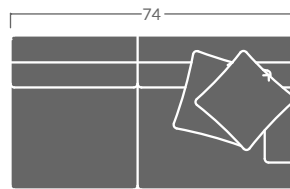

TAYLOR KING

Please print the document at 100% for an accurate scale results.

DIAGRAM USING 1/4" IMAGES BELOW REQUIRED WITH ORDER.

1723-15
Corner Chair

1723-10
Armless Chair

1723-20
Armless Loveseat

1723-11
LAF Chair

1723-12
RAF Chair

1723-21
LAF Loveseat

1723-22
RAF Loveseat

1723-41
LAF Chaise

1723-42
RAF Chaise

1723-31
LAF Sofa

1723-32
RAF Sofa

1723-33
LAF Corner Sofa