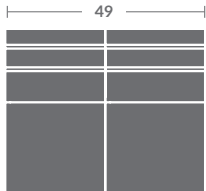

Please print the document at 100% for an accurate scale results.

Quarter Inch Scale Drawing

7618-10  
ARMLESS CHAIR  
STATIONARY

7618-11ZM  
LAF CHAIR

7618-12ZM  
RAF CHAIR

7618-01ZM  
CHAIR

7618-15  
CORNER CHAIR  
STATIONARY

7618-20  
ARMLESS LOVESEAT  
STATIONARY

7618-21ZM  
LAF LOVESEAT

7618-22ZM  
RAF LOVESEAT

7618-02ZM  
LOVESEAT

7618-31ZM  
LAF SOFA

7618-32ZM  
RAF SOFA

7618-41  
LAF CHAISE  
STATIONARY

7618-42  
RAF CHAISE  
STATIONARY