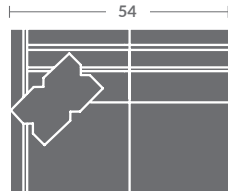

Please print the document at 100% for an accurate scale results.

Quarter Inch Scale Drawing

7618-10  
ARMLESS CHAIR  
STATIONARY

7618-11ZM  
LAF CHAIR

7618-12ZM  
RAF CHAIR

7618-01ZM  
CHAIR

7618-15  
CORNER CHAIR  
STATIONARY

7618-20  
ARMLESS LOVESEAT  
STATIONARY

7618-21ZM  
LAF LOVESEAT

7618-22ZM  
RAF LOVESEAT

7618-02ZM  
LOVESEAT

7618-31ZM  
LAF SOFA

7618-32ZM  
RAF SOFA

7618-41  
LAF CHAISE  
STATIONARY

7618-42  
RAF CHAISE  
STATIONARY