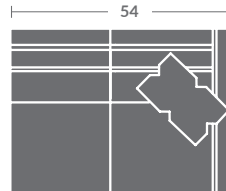

Please print the document at 100% for an accurate scale results.

Quarter Inch Scale Drawing

7618-10  
ARMLESS CHAIR  
STATIONARY

7618-11ZM  
LAF CHAIR

7618-12ZM  
RAF CHAIR

7618-01ZM  
CHAIR

7618-15  
CORNER CHAIR  
STATIONARY

7618-20  
ARMLESS LOVESEAT  
STATIONARY

7618-21ZM  
LAF LOVESEAT

7618-22ZM  
RAF LOVESEAT

7618-02ZM  
LOVESEAT

7618-31ZM  
LAF SOFA

7618-32ZM  
RAF SOFA

7618-41  
LAF CHAISE  
STATIONARY

7618-42  
RAF CHAISE  
STATIONARY