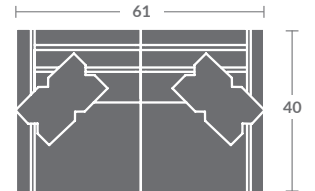

Please print the document at 100% for an accurate scale results.

Quarter Inch Scale Drawing

7618-10  
ARMLESS CHAIR  
STATIONARY

7618-11ZM  
LAF CHAIR

7618-12ZM  
RAF CHAIR

7618-01ZM  
CHAIR

7618-15  
CORNER CHAIR  
STATIONARY

7618-20  
ARMLESS LOVESEAT  
STATIONARY

7618-21ZM  
LAF LOVESEAT

7618-22ZM  
RAF LOVESEAT

7618-02ZM  
LOVESEAT

7618-31ZM  
LAF SOFA

7618-32ZM  
RAF SOFA

7618-41  
LAF CHAISE  
STATIONARY

7618-42  
RAF CHAISE  
STATIONARY