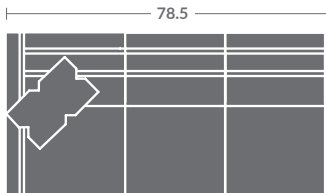

7618-20  
ARMLESS LOVESEAT  
STATIONARY

7618-21ZM  
LAF LOVESEAT

7618-22ZM  
RAF LOVESEAT

7618-02ZM  
LOVESEAT

7618-31ZM  
LAF SOFA

7618-32ZM  
RAF SOFA

7618-41  
LAF CHAISE  
STATIONARY

7618-42  
RAF CHAISE  
STATIONARY