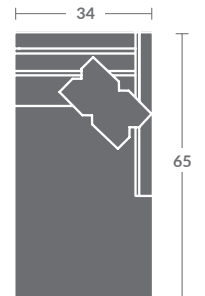

Please print the document at 100% for an accurate scale results.

Quarter Inch Scale Drawing

7618-10  
ARMLESS CHAIR  
STATIONARY

7618-11ZM  
LAF CHAIR

7618-12ZM  
RAF CHAIR

7618-01ZM  
CHAIR

7618-15  
CORNER CHAIR  
STATIONARY

7618-20  
ARMLESS LOVESEAT  
STATIONARY

7618-21ZM  
LAF LOVESEAT

7618-22ZM  
RAF LOVESEAT

7618-02ZM  
LOVESEAT

7618-31ZM  
LAF SOFA

7618-32ZM  
RAF SOFA

7618-41  
LAF CHAISE  
STATIONARY

7618-42  
RAF CHAISE  
STATIONARY

7618-33ZM  
LAF CORNER SOFA

7618-34ZM  
RAF CORNER SOFA

7618-03ZM  
SOFA