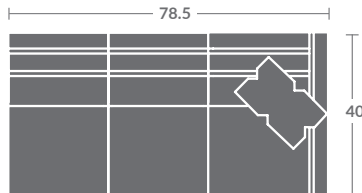

7618-20  
ARMLESS LOVESEAT  
STATIONARY

7618-21ZM  
LAF LOVESEAT

7618-22ZM  
RAF LOVESEAT

7618-02ZM  
LOVESEAT

7618-31ZM  
LAF SOFA

7618-32ZM  
RAF SOFA

7618-41  
LAF CHAISE  
STATIONARY

7618-42  
RAF CHAISE  
STATIONARY