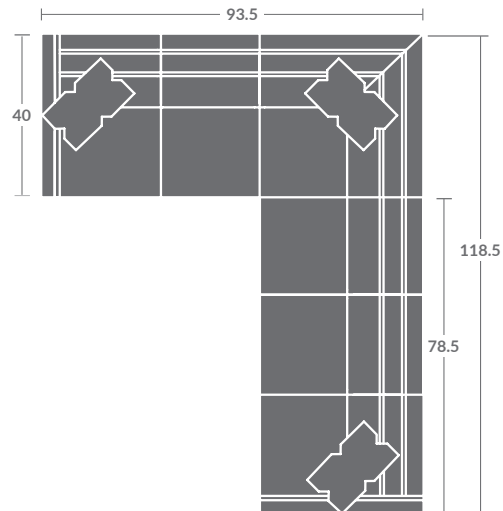

Please print the document at 100% for an accurate scale results.

**L7418- ZM EASTMAN MOTORIZED SECTIONAL**

As Shown:

**L7418-33ZM LAF CORNER MOTORIZED SOFA**

Overall h37 d40 w93.5

Inside d22 w70.5 ah24 sh21

**L7418-32ZM RAF MOTORIZED SOFA**

Overall h37 d40 w78.5

Inside d22 w73.5 ah24 sh21

Wall clearance: Zero Full extension: 67

Track arm / Attached back cushions / Motorized /  
Switch with Nickel Finish  
(1) 20x12 Kidney Pillow  
Requires a power source  
Rechargeable battery optional  
No nails standard on leather

Available in fabric. Kidney pillows standard.

\*ALL ORDERS MUST INCLUDE A DIAGRAM\*

Quarter Inch Scale Drawing

As shown:

(1) 7418-33ZM LAF CORNER SOFA

(1) 7418-32ZM RAF SOFA

Please print the document at 100% for an accurate scale results.

Quarter Inch Scale Drawing

7418-10  
ARMLESS CHAIR  
STATIONARY

7418-11ZM  
LAF CHAIR

7418-12ZM  
RAF CHAIR

7418-01ZM  
CHAIR

7418-15  
CORNER CHAIR  
STATIONARY

7418-20  
ARMLESS LOVESEAT  
STATIONARY

7418-21ZM  
LAF LOVESEAT