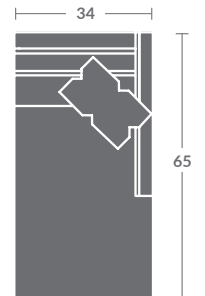

Quarter Inch Scale Drawing

7418-10  
ARMLESS CHAIR  
STATIONARY

7418-11ZM  
LAF CHAIR

7418-12ZM  
RAF CHAIR

7418-01ZM  
CHAIR

7418-15  
CORNER CHAIR  
STATIONARY

7418-20  
ARMLESS LOVESEAT  
STATIONARY

7418-21ZM  
LAF LOVESEAT

7418-22ZM  
RAF LOVESEAT

7418-02ZM  
LOVESEAT

7418-31ZM  
LAF SOFA

7418-32ZM  
RAF SOFA

7418-41  
LAF CHAISE  
STATIONARY

7418-42  
RAF CHAISE  
STATIONARY

7418-33ZM  
LAF CORNER SOFA

7418-34ZM  
RAF CORNER SOFA