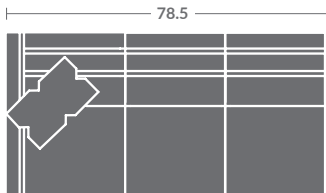

7418-31ZM
LAF SOFA