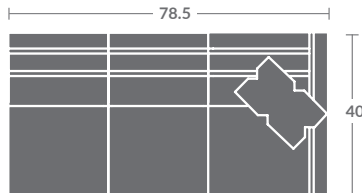

Available in fabric. Kidney pillows standard.

\*ALL ORDERS MUST INCLUDE A DIAGRAM\*

Quarter Inch Scale Drawing

As shown:

(1) 7418-33ZM LAF CORNER SOFA

(1) 7418-32ZM RAF SOFA

Please print the document at 100% for an accurate scale results.

Quarter Inch Scale Drawing

7418-10  
ARMLESS CHAIR  
STATIONARY

7418-11ZM  
LAF CHAIR

7418-12ZM  
RAF CHAIR

7418-01ZM  
CHAIR

7418-15  
CORNER CHAIR  
STATIONARY

7418-20  
ARMLESS LOVESEAT  
STATIONARY

7418-21ZM  
LAF LOVESEAT

7418-22ZM  
RAF LOVESEAT

7418-02ZM  
LOVESEAT

7418-31ZM  
LAF SOFA

7418-32ZM  
RAF SOFA

7418-41  
LAF CHAISE  
STATIONARY

7418-42  
RAF CHAISE  
STATIONARY

7418-33ZM  
LAF CORNER SOFA

7418-34ZM  
RAF CORNER SOFA