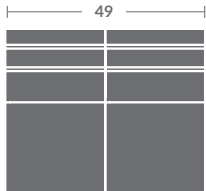

Available in fabric. Kidney pillows standard.

\*ALL ORDERS MUST INCLUDE A DIAGRAM\*

Quarter Inch Scale Drawing

As shown:

(1) 7418-33ZM LAF CORNER SOFA

(1) 7418-32ZM RAF SOFA

Please print the document at 100% for an accurate scale results.

Quarter Inch Scale Drawing

7418-10  
ARMLESS CHAIR  
STATIONARY

7418-11ZM  
LAF CHAIR

7418-12ZM  
RAF CHAIR

7418-01ZM  
CHAIR

7418-15  
CORNER CHAIR  
STATIONARY

7418-20  
ARMLESS LOVESEAT  
STATIONARY

7418-21ZM  
LAF LOVESEAT

7418-22ZM  
RAF LOVESEAT

7418-02ZM  
LOVESEAT

7418-31ZM  
LAF SOFA

7418-32ZM  
RAF SOFA

7418-41  
LAF CHAISE  
STATIONARY

7418-42  
RAF CHAISE  
STATIONARY

7418-33ZM  
LAF CORNER SOFA

7418-34ZM  
RAF CORNER SOFA