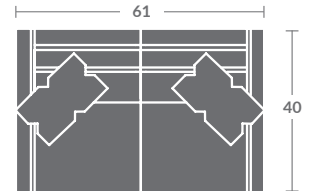

Available in fabric. Kidney pillows standard.

\*ALL ORDERS MUST INCLUDE A DIAGRAM\*

Quarter Inch Scale Drawing

As shown:

(1) 7418-33ZM LAF CORNER SOFA

(1) 7418-32ZM RAF SOFA

Please print the document at 100% for an accurate scale results.

Quarter Inch Scale Drawing

7418-10  
ARMLESS CHAIR  
STATIONARY

7418-11ZM  
LAF CHAIR

7418-12ZM  
RAF CHAIR

7418-01ZM  
CHAIR

7418-15  
CORNER CHAIR  
STATIONARY

7418-20  
ARMLESS LOVESEAT  
STATIONARY

7418-21ZM  
LAF LOVESEAT

7418-22ZM  
RAF LOVESEAT

7418-02ZM  
LOVESEAT

7418-31ZM  
LAF SOFA

7418-32ZM  
RAF SOFA

7418-41  
LAF CHAISE  
STATIONARY

7418-42  
RAF CHAISE  
STATIONARY

7418-33ZM  
LAF CORNER SOFA

7418-34ZM  
RAF CORNER SOFA