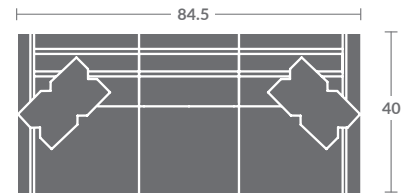

Quarter Inch Scale Drawing

7418-10  
ARMLESS CHAIR  
STATIONARY

7418-11ZM  
LAF CHAIR

7418-12ZM  
RAF CHAIR

7418-01ZM  
CHAIR

7418-15  
CORNER CHAIR  
STATIONARY

7418-20  
ARMLESS LOVESEAT  
STATIONARY

7418-21ZM  
LAF LOVESEAT

7418-22ZM  
RAF LOVESEAT

7418-02ZM  
LOVESEAT

7418-31ZM  
LAF SOFA

7418-32ZM  
RAF SOFA

7418-41  
LAF CHAISE  
STATIONARY

7418-42  
RAF CHAISE  
STATIONARY

7418-33ZM  
LAF CORNER SOFA

7418-34ZM  
RAF CORNER SOFA