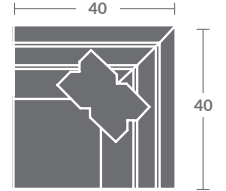

Available in fabric. Kidney pillows standard.

\*ALL ORDERS MUST INCLUDE A DIAGRAM\*

Quarter Inch Scale Drawing

As shown:

(1) 7418-33ZM LAF CORNER SOFA

(1) 7418-32ZM RAF SOFA

Please print the document at 100% for an accurate scale results.

Quarter Inch Scale Drawing

7418-10  
ARMLESS CHAIR  
STATIONARY

7418-11ZM  
LAF CHAIR

7418-12ZM  
RAF CHAIR

7418-01ZM  
CHAIR

7418-15  
CORNER CHAIR  
STATIONARY

7418-20  
ARMLESS LOVESEAT  
STATIONARY

7418-21ZM  
LAF LOVESEAT