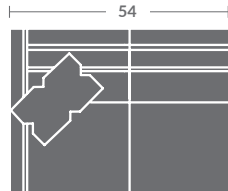

Available in fabric. Kidney pillows standard.

\*ALL ORDERS MUST INCLUDE A DIAGRAM\*

Quarter Inch Scale Drawing

As shown:

(1) 7418-33ZM LAF CORNER SOFA

(1) 7418-32ZM RAF SOFA

Please print the document at 100% for an accurate scale results.

Quarter Inch Scale Drawing

7418-10  
ARMLESS CHAIR  
STATIONARY

7418-11ZM  
LAF CHAIR

7418-12ZM  
RAF CHAIR

7418-01ZM  
CHAIR

7418-15  
CORNER CHAIR  
STATIONARY

7418-20  
ARMLESS LOVESEAT  
STATIONARY

7418-21ZM  
LAF LOVESEAT

7418-22ZM  
RAF LOVESEAT

7418-02ZM  
LOVESEAT

7418-31ZM  
LAF SOFA

7418-32ZM  
RAF SOFA

7418-41  
LAF CHAISE  
STATIONARY

7418-42  
RAF CHAISE  
STATIONARY

7418-33ZM  
LAF CORNER SOFA

7418-34ZM  
RAF CORNER SOFA