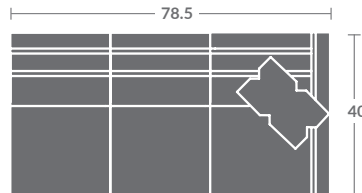

Available in fabric. Kidney pillows standard.

ALL ORDERS MUST INCLUDE A DIAGRAM

Quarter Inch Scale Drawing

As shown:
(1) L7418-33ZM LAF CORNER SOFA
(1) L7418-32ZM RAF SOFA

TAYLOR KING

Please print the document at 100% for an accurate scale results.

Quarter Inch Scale Drawing

7418-10
ARMLESS CHAIR
STATIONARY

7418-11ZM
LAF CHAIR

7418-12ZM
RAF CHAIR

7418-01ZM
CHAIR

7418-15
CORNER CHAIR
STATIONARY

7418-20
ARMLESS LOVESEAT
STATIONARY

7418-21ZM
LAF LOVESEAT

7418-22ZM
RAF LOVESEAT

7418-02ZM
LOVESEAT

7418-31ZM
LAF SOFA

7418-32ZM
RAF SOFA

7418-41
LAF CHAISE
STATIONARY

7418-42
RAF CHAISE
STATIONARY

7418-33ZM
LAF CORNER SOFA

7418-34ZM
RAF CORNER SOFA