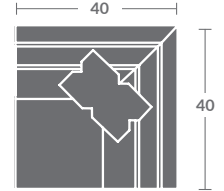

Available in fabric. Kidney pillows standard.

ALL ORDERS MUST INCLUDE A DIAGRAM

Quarter Inch Scale Drawing

As shown:
(1) L7418-33ZM LAF CORNER SOFA
(1) L7418-32ZM RAF SOFA

TAYLOR KING

Please print the document at 100% for an accurate scale results.

Quarter Inch Scale Drawing

7418-10
ARMLESS CHAIR
STATIONARY

7418-11ZM
LAF CHAIR

7418-12ZM
RAF CHAIR

7418-01ZM
CHAIR

7418-15
CORNER CHAIR
STATIONARY

7418-20
ARMLESS LOVESEAT
STATIONARY

7418-21ZM
LAF LOVESEAT

7418-22ZM
RAF LOVESEAT

7418-02ZM
LOVESEAT

7418-31ZM
LAF SOFA

7418-32ZM
RAF SOFA

7418-41
LAF CHAISE
STATIONARY

7418-42
RAF CHAISE
STATIONARY

7418-33ZM
LAF CORNER SOFA

7418-34ZM
RAF CORNER SOFA