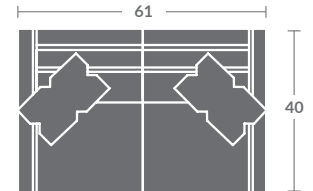

Available in fabric. Kidney pillows standard.

ALL ORDERS MUST INCLUDE A DIAGRAM

Quarter Inch Scale Drawing

As shown:
(1) L7418-33ZM LAF CORNER SOFA
(1) L7418-32ZM RAF SOFA

TAYLOR KING

Please print the document at 100% for an accurate scale results.

Quarter Inch Scale Drawing

7418-10
ARMLESS CHAIR
STATIONARY

7418-11ZM
LAF CHAIR

7418-12ZM
RAF CHAIR

7418-01ZM
CHAIR

7418-15
CORNER CHAIR
STATIONARY

7418-20
ARMLESS LOVESEAT
STATIONARY

7418-21ZM
LAF LOVESEAT

7418-22ZM
RAF LOVESEAT

7418-02ZM
LOVESEAT

7418-31ZM
LAF SOFA

7418-32ZM
RAF SOFA

7418-41
LAF CHAISE
STATIONARY

7418-42
RAF CHAISE
STATIONARY

7418-33ZM
LAF CORNER SOFA

7418-34ZM
RAF CORNER SOFA