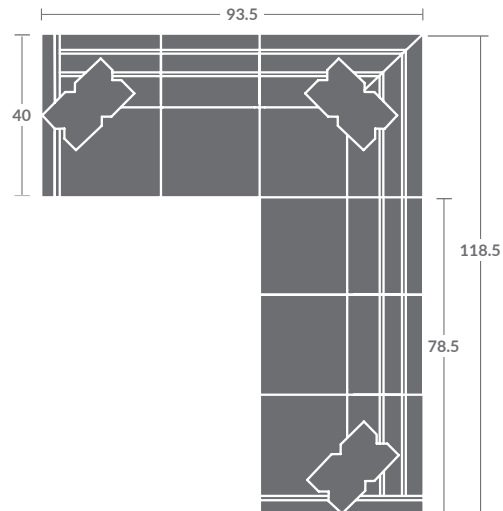

TAYLOR KING

Please print the document at 100% for an accurate scale results.

L L7418- ZM EASTMAN MOTORIZED SECTIONAL

As Shown:

L7418-33ZM LAF CORNER MOTORIZED SOFA

Overall h37 d40 w93.5

Inside d22 w70.5 ah24 sh21

L7418-32ZM RAF MOTORIZED SOFA

Overall h37 d40 w78.5

Inside d22 w73.5 ah24 sh21

Wall clearance: Zero Full extension: 67

Track arm / Attached back cushions / Motorized /
Switch with Nickel Finish
(1) 20x12 Kidney Pillow
Requires a power source
Rechargeable battery optional
No nails standard on leather

Available in fabric. Kidney pillows standard.

ALL ORDERS MUST INCLUDE A DIAGRAM

Quarter Inch Scale Drawing

As shown:
(1) L7418-33ZM LAF CORNER SOFA
(1) L7418-32ZM RAF SOFA

TAYLOR KING

Please print the document at 100% for an accurate scale results.

Quarter Inch Scale Drawing

7418-10
ARMLESS CHAIR
STATIONARY

7418-11ZM
LAF CHAIR

7418-12ZM
RAF CHAIR

7418-01ZM
CHAIR

7418-15
CORNER CHAIR
STATIONARY

7418-20
ARMLESS LOVESEAT
STATIONARY

7418-21ZM
LAF LOVESEAT