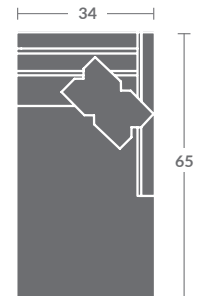

Quarter Inch Scale Drawing

7418-10
ARMLESS CHAIR
STATIONARY

7418-11ZM
LAF CHAIR

7418-12ZM
RAF CHAIR

7418-01ZM
CHAIR

7418-15
CORNER CHAIR
STATIONARY

7418-20
ARMLESS LOVESEAT
STATIONARY

7418-21ZM
LAF LOVESEAT

7418-22ZM
RAF LOVESEAT

7418-02ZM
LOVESEAT

7418-31ZM
LAF SOFA

7418-32ZM
RAF SOFA

7418-41
LAF CHAISE
STATIONARY

7418-42
RAF CHAISE
STATIONARY

7418-33ZM
LAF CORNER SOFA

7418-34ZM
RAF CORNER SOFA