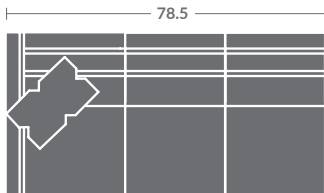

7418-31ZM
LAF SOFA