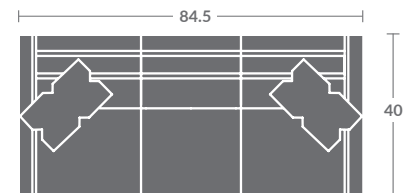

Quarter Inch Scale Drawing

7418-10
ARMLESS CHAIR
STATIONARY

7418-11ZM
LAF CHAIR

7418-12ZM
RAF CHAIR

7418-01ZM
CHAIR

7418-15
CORNER CHAIR
STATIONARY

7418-20
ARMLESS LOVESEAT
STATIONARY

7418-21ZM
LAF LOVESEAT

7418-22ZM
RAF LOVESEAT

7418-02ZM
LOVESEAT

7418-31ZM
LAF SOFA

7418-32ZM
RAF SOFA

7418-41
LAF CHAISE
STATIONARY

7418-42
RAF CHAISE
STATIONARY

7418-33ZM
LAF CORNER SOFA

7418-34ZM
RAF CORNER SOFA