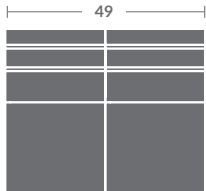

Available in fabric. Kidney pillows standard.

ALL ORDERS MUST INCLUDE A DIAGRAM

Quarter Inch Scale Drawing

As shown:
(1) L7418-33ZM LAF CORNER SOFA
(1) L7418-32ZM RAF SOFA

TAYLOR KING

Please print the document at 100% for an accurate scale results.

Quarter Inch Scale Drawing

7418-10
ARMLESS CHAIR
STATIONARY

7418-11ZM
LAF CHAIR

7418-12ZM
RAF CHAIR

7418-01ZM
CHAIR

7418-15
CORNER CHAIR
STATIONARY

7418-20
ARMLESS LOVESEAT
STATIONARY

7418-21ZM
LAF LOVESEAT

7418-22ZM
RAF LOVESEAT

7418-02ZM
LOVESEAT

7418-31ZM
LAF SOFA

7418-32ZM
RAF SOFA

7418-41
LAF CHAISE
STATIONARY

7418-42
RAF CHAISE
STATIONARY

7418-33ZM
LAF CORNER SOFA

7418-34ZM
RAF CORNER SOFA