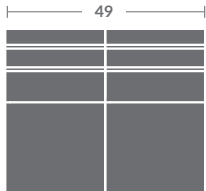

**L Available in Leather**

Quarter Inch Scale Drawing

As shown:  
(1) L7718-33ZM LAF MOTORIZED CORNER SOFA  
(1) L7718-32ZM RAF MOTORIZED SOFA

Please print the document at 100% for an accurate scale results.

Quarter Inch Scale Drawing

7718-10  
ARMLESS CHAIR  
STATIONARY

7718-11ZM  
LAF CHAIR

7718-12ZM  
RAF CHAIR

7718-01ZM  
CHAIR

7718-15  
CORNER CHAIR  
STATIONARY

7718-20  
ARMLESS LOVESEAT  
STATIONARY

7718-21ZM  
LAF LOVESEAT

7718-22ZM  
RAF LOVESEAT

7718-02ZM  
LOVESEAT

7718-31ZM  
LAF SOFA

7718-32ZM  
RAF SOFA

7718-41  
LAF CHAISE  
STATIONARY

7718-42  
RAF CHAISE  
STATIONARY

7718-33ZM  
LAF CORNER SOFA

7718-34ZM  
RAF CORNER SOFA