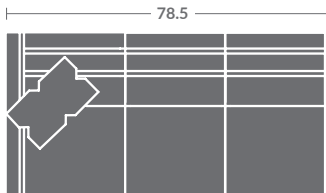

**L Available in Leather**

Quarter Inch Scale Drawing

As shown:  
(1) L7718-33ZM LAF MOTORIZED CORNER SOFA  
(1) L7718-32ZM RAF MOTORIZED SOFA

Please print the document at 100% for an accurate scale results.

Quarter Inch Scale Drawing

7718-10  
ARMLESS CHAIR  
STATIONARY

7718-11ZM  
LAF CHAIR

7718-12ZM  
RAF CHAIR

7718-01ZM  
CHAIR

7718-15  
CORNER CHAIR  
STATIONARY

7718-20  
ARMLESS LOVESEAT  
STATIONARY

7718-21ZM  
LAF LOVESEAT

7718-22ZM  
RAF LOVESEAT

7718-02ZM  
LOVESEAT

7718-31ZM  
LAF SOFA

7718-32ZM  
RAF SOFA

7718-41  
LAF CHAISE  
STATIONARY

7718-42  
RAF CHAISE  
STATIONARY

7718-33ZM  
LAF CORNER SOFA

7718-34ZM  
RAF CORNER SOFA