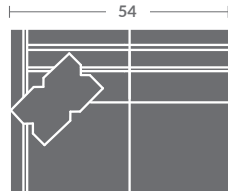

**L Available in Leather**

Quarter Inch Scale Drawing

As shown:  
(1) L7718-33ZM LAF MOTORIZED CORNER SOFA  
(1) L7718-32ZM RAF MOTORIZED SOFA

Please print the document at 100% for an accurate scale results.

Quarter Inch Scale Drawing

7718-10  
ARMLESS CHAIR  
STATIONARY

7718-11ZM  
LAF CHAIR

7718-12ZM  
RAF CHAIR

7718-01ZM  
CHAIR

7718-15  
CORNER CHAIR  
STATIONARY

7718-20  
ARMLESS LOVESEAT  
STATIONARY

7718-21ZM  
LAF LOVESEAT

7718-22ZM  
RAF LOVESEAT

7718-02ZM  
LOVESEAT

7718-31ZM  
LAF SOFA

7718-32ZM  
RAF SOFA

7718-41  
LAF CHAISE  
STATIONARY

7718-42  
RAF CHAISE  
STATIONARY

7718-33ZM  
LAF CORNER SOFA

7718-34ZM  
RAF CORNER SOFA