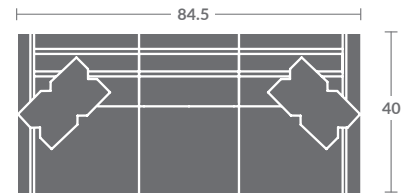

Quarter Inch Scale Drawing

7718-10  
ARMLESS CHAIR  
STATIONARY

7718-11ZM  
LAF CHAIR

7718-12ZM  
RAF CHAIR

7718-01ZM  
CHAIR

7718-15  
CORNER CHAIR  
STATIONARY

7718-20  
ARMLESS LOVESEAT  
STATIONARY

7718-21ZM  
LAF LOVESEAT

7718-22ZM  
RAF LOVESEAT

7718-02ZM  
LOVESEAT

7718-31ZM  
LAF SOFA

7718-32ZM  
RAF SOFA

7718-41  
LAF CHAISE  
STATIONARY

7718-42  
RAF CHAISE  
STATIONARY

7718-33ZM  
LAF CORNER SOFA

7718-34ZM  
RAF CORNER SOFA