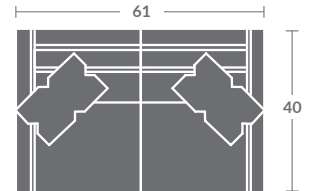

**L Available in Leather**

Quarter Inch Scale Drawing

As shown:  
(1) L7718-33ZM LAF MOTORIZED CORNER SOFA  
(1) L7718-32ZM RAF MOTORIZED SOFA

Please print the document at 100% for an accurate scale results.

Quarter Inch Scale Drawing

7718-10  
ARMLESS CHAIR  
STATIONARY

7718-11ZM  
LAF CHAIR

7718-12ZM  
RAF CHAIR

7718-01ZM  
CHAIR

7718-15  
CORNER CHAIR  
STATIONARY

7718-20  
ARMLESS LOVESEAT  
STATIONARY

7718-21ZM  
LAF LOVESEAT

7718-22ZM  
RAF LOVESEAT

7718-02ZM  
LOVESEAT

7718-31ZM  
LAF SOFA

7718-32ZM  
RAF SOFA

7718-41  
LAF CHAISE  
STATIONARY

7718-42  
RAF CHAISE  
STATIONARY

7718-33ZM  
LAF CORNER SOFA

7718-34ZM  
RAF CORNER SOFA