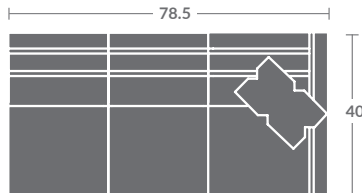

**L Available in Leather**

Quarter Inch Scale Drawing

As shown:  
(1) L7718-33ZM LAF MOTORIZED CORNER SOFA  
(1) L7718-32ZM RAF MOTORIZED SOFA

Please print the document at 100% for an accurate scale results.

Quarter Inch Scale Drawing

7718-10  
ARMLESS CHAIR  
STATIONARY

7718-11ZM  
LAF CHAIR

7718-12ZM  
RAF CHAIR

7718-01ZM  
CHAIR

7718-15  
CORNER CHAIR  
STATIONARY

7718-20  
ARMLESS LOVESEAT  
STATIONARY

7718-21ZM  
LAF LOVESEAT

7718-22ZM  
RAF LOVESEAT

7718-02ZM  
LOVESEAT

7718-31ZM  
LAF SOFA

7718-32ZM  
RAF SOFA

7718-41  
LAF CHAISE  
STATIONARY

7718-42  
RAF CHAISE  
STATIONARY

7718-33ZM  
LAF CORNER SOFA

7718-34ZM  
RAF CORNER SOFA