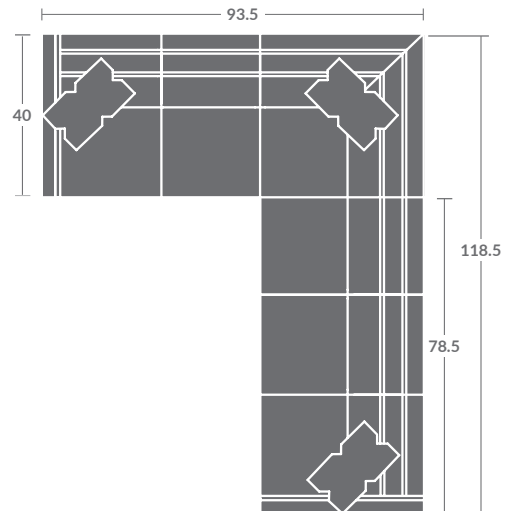

Please print the document at 100% for an accurate scale results.

**L7718-ZM SAMPSON MOTORIZED SECTIONAL**

As Shown:

**L7718-32ZM RAF MOTORIZED SOFA**

Overall h37 d40 w78.5

Inside d22 w73.5 ah24 sh21

Wall clearance: Zero Full extension: 67

**L7718-33ZM LAF MOTORIZED CORNER SOFA**

Overall h37 d40 w93.5

Inside d22 w70,5 ah24 sh21

Wall Clearance: Zero Full extension: 67

Track arm with outarm border/Attached back cushions/(2)20x12 kidney pillow/Motorized/Switch with Nickel finish/Recliner located next to arm

**L Available in Leather**

Quarter Inch Scale Drawing

As shown:  
(1) L7718-33ZM LAF MOTORIZED CORNER SOFA  
(1) L7718-32ZM RAF MOTORIZED SOFA

Please print the document at 100% for an accurate scale results.