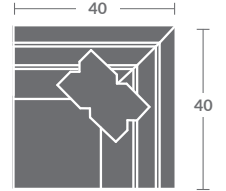

**L Available in Leather**

Quarter Inch Scale Drawing

As shown:  
(1) L7718-33ZM LAF MOTORIZED CORNER SOFA  
(1) L7718-32ZM RAF MOTORIZED SOFA

Please print the document at 100% for an accurate scale results.

Quarter Inch Scale Drawing

7718-10  
ARMLESS CHAIR  
STATIONARY

7718-11ZM  
LAF CHAIR

7718-12ZM  
RAF CHAIR

7718-01ZM  
CHAIR

7718-15  
CORNER CHAIR  
STATIONARY

7718-20  
ARMLESS LOVESEAT  
STATIONARY

7718-21ZM  
LAF LOVESEAT

7718-22ZM  
RAF LOVESEAT

7718-02ZM  
LOVESEAT

7718-31ZM  
LAF SOFA

7718-32ZM  
RAF SOFA

7718-41  
LAF CHAISE  
STATIONARY

7718-42  
RAF CHAISE  
STATIONARY

7718-33ZM  
LAF CORNER SOFA

7718-34ZM  
RAF CORNER SOFA