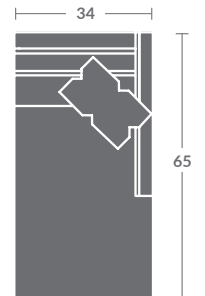

Quarter Inch Scale Drawing

7718-10  
ARMLESS CHAIR  
STATIONARY

7718-11ZM  
LAF CHAIR

7718-12ZM  
RAF CHAIR

7718-01ZM  
CHAIR

7718-15  
CORNER CHAIR  
STATIONARY

7718-20  
ARMLESS LOVESEAT  
STATIONARY

7718-21ZM  
LAF LOVESEAT

7718-22ZM  
RAF LOVESEAT

7718-02ZM  
LOVESEAT

7718-31ZM  
LAF SOFA

7718-32ZM  
RAF SOFA

7718-41  
LAF CHAISE  
STATIONARY

7718-42  
RAF CHAISE  
STATIONARY

7718-33ZM  
LAF CORNER SOFA

7718-34ZM  
RAF CORNER SOFA