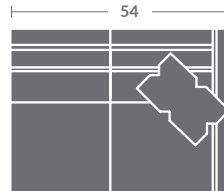

**L Available in Leather**

Quarter Inch Scale Drawing

As shown:  
(1) L7718-33ZM LAF MOTORIZED CORNER SOFA  
(1) L7718-32ZM RAF MOTORIZED SOFA

Please print the document at 100% for an accurate scale results.

Quarter Inch Scale Drawing

7718-10  
ARMLESS CHAIR  
STATIONARY

7718-11ZM  
LAF CHAIR

7718-12ZM  
RAF CHAIR

7718-01ZM  
CHAIR

7718-15  
CORNER CHAIR  
STATIONARY

7718-20  
ARMLESS LOVESEAT  
STATIONARY

7718-21ZM  
LAF LOVESEAT

7718-22ZM  
RAF LOVESEAT

7718-02ZM  
LOVESEAT

7718-31ZM  
LAF SOFA

7718-32ZM  
RAF SOFA

7718-41  
LAF CHAISE  
STATIONARY

7718-42  
RAF CHAISE  
STATIONARY

7718-33ZM  
LAF CORNER SOFA

7718-34ZM  
RAF CORNER SOFA