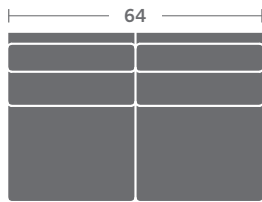

Please print the document at 100% for an accurate scale results.

**DIAGRAM USING 1/4" IMAGES BELOW REQUIRED WITH ORDER.**

3321-10  
ARMLESS CHAIR

3321-11  
LAF CHAIR

3321-12  
RAF CHAIR

3321-15  
CORNER CHAIR

3321-20  
ARMLESS LOVESEAT

3321-21  
LAF LOVESEAT

3321-22  
RAF LOVESEAT

3321-30  
ARMLESS SOFA

3321-31  
LAF SOFA

3321-32  
RAF SOFA

3321-33  
LAF CORNER SOFA

3321-34  
RAF CORNER SOFA