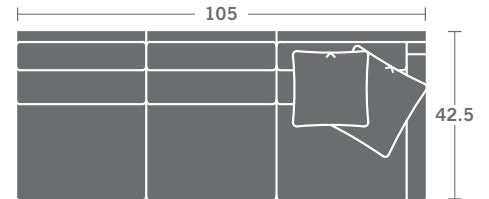

Please print the document at 100% for an accurate scale results.

**DIAGRAM USING 1/4" IMAGES BELOW REQUIRED WITH ORDER.**

3321-10  
ARMLESS CHAIR

3321-11  
LAF CHAIR

3321-12  
RAF CHAIR

3321-15  
CORNER CHAIR

3321-20  
ARMLESS LOVESEAT

3321-21  
LAF LOVESEAT

3321-22  
RAF LOVESEAT

3321-30  
ARMLESS SOFA

3321-31  
LAF SOFA

3321-32  
RAF SOFA

3321-33  
LAF CORNER SOFA

3321-34  
RAF CORNER SOFA