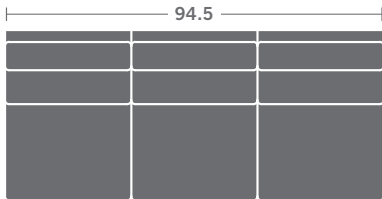

Please print the document at 100% for an accurate scale results.

**DIAGRAM USING 1/4" IMAGES BELOW REQUIRED WITH ORDER.**

3321-10  
ARMLESS CHAIR

3321-11  
LAF CHAIR

3321-12  
RAF CHAIR

3321-15  
CORNER CHAIR

3321-20  
ARMLESS LOVESEAT

3321-21  
LAF LOVESEAT

3321-22  
RAF LOVESEAT

3321-30  
ARMLESS SOFA

3321-31  
LAF SOFA

3321-32  
RAF SOFA

3321-33  
LAF CORNER SOFA

3321-34  
RAF CORNER SOFA