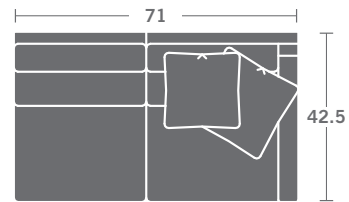

Please print the document at 100% for an accurate scale results.

**DIAGRAM USING 1/4" IMAGES BELOW REQUIRED WITH ORDER.**

3321-10  
ARMLESS CHAIR

3321-11  
LAF CHAIR

3321-12  
RAF CHAIR

3321-15  
CORNER CHAIR

3321-20  
ARMLESS LOVESEAT

3321-21  
LAF LOVESEAT

3321-22  
RAF LOVESEAT

3321-30  
ARMLESS SOFA

3321-31  
LAF SOFA

3321-32  
RAF SOFA

3321-33  
LAF CORNER SOFA

3321-34  
RAF CORNER SOFA