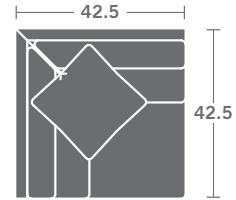

TAYLOR KING

Please print the document at 100% for an accurate scale results.

DIAGRAM USING 1/4" IMAGES BELOW REQUIRED WITH ORDER.

3321-10
ARMLESS CHAIR

3321-11
LAF CHAIR

3321-12
RAF CHAIR

3321-15
CORNER CHAIR

3321-20
ARMLESS LOVESEAT

3321-21
LAF LOVESEAT

3321-22
RAF LOVESEAT

3321-30
ARMLESS SOFA

3321-31
LAF SOFA

3321-32
RAF SOFA

3321-33
LAF CORNER SOFA

3321-34
RAF CORNER SOFA