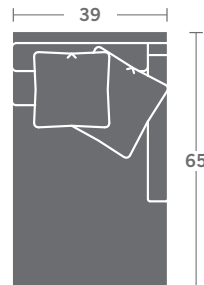

TAYLOR KING

Please print the document at 100% for an accurate scale results.

DIAGRAM USING 1/4" IMAGES BELOW REQUIRED WITH ORDER.

3321-10
ARMLESS CHAIR

3321-11
LAF CHAIR

3321-12
RAF CHAIR

3321-15
CORNER CHAIR

3321-20
ARMLESS LOVESEAT

3321-21
LAF LOVESEAT

3321-22
RAF LOVESEAT

3321-30
ARMLESS SOFA

3321-31
LAF SOFA

3321-32
RAF SOFA

3321-33
LAF CORNER SOFA

3321-34
RAF CORNER SOFA

3321-41
LAF CHAISE

3321-42
RAF CHAISE