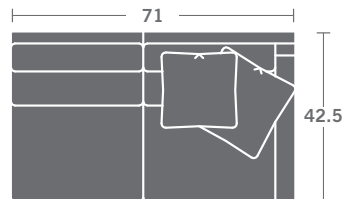

TAYLOR KING

Please print the document at 100% for an accurate scale results.

DIAGRAM USING 1/4" IMAGES BELOW REQUIRED WITH ORDER.

3321-10
ARMLESS CHAIR

3321-11
LAF CHAIR

3321-12
RAF CHAIR

3321-15
CORNER CHAIR

3321-20
ARMLESS LOVESEAT

3321-21
LAF LOVESEAT

3321-22
RAF LOVESEAT

3321-30
ARMLESS SOFA

3321-31
LAF SOFA

3321-32
RAF SOFA

3321-33
LAF CORNER SOFA

3321-34
RAF CORNER SOFA