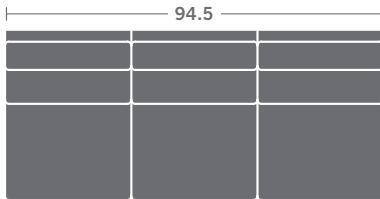

TAYLOR KING

Please print the document at 100% for an accurate scale results.

DIAGRAM USING 1/4" IMAGES BELOW REQUIRED WITH ORDER.

3321-10
ARMLESS CHAIR

3321-11
LAF CHAIR

3321-12
RAF CHAIR

3321-15
CORNER CHAIR

3321-20
ARMLESS LOVESEAT

3321-21
LAF LOVESEAT

3321-22
RAF LOVESEAT

3321-30
ARMLESS SOFA

3321-31
LAF SOFA

3321-32
RAF SOFA

3321-33
LAF CORNER SOFA

3321-34
RAF CORNER SOFA