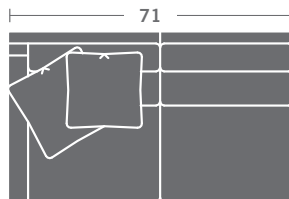

TAYLOR KING

Please print the document at 100% for an accurate scale results.

DIAGRAM USING 1/4" IMAGES BELOW REQUIRED WITH ORDER.

3321-10
ARMLESS CHAIR

3321-11
LAF CHAIR

3321-12
RAF CHAIR

3321-15
CORNER CHAIR

3321-20
ARMLESS LOVESEAT

3321-21
LAF LOVESEAT

3321-22
RAF LOVESEAT

3321-30
ARMLESS SOFA

3321-31
LAF SOFA

3321-32
RAF SOFA

3321-33
LAF CORNER SOFA

3321-34
RAF CORNER SOFA