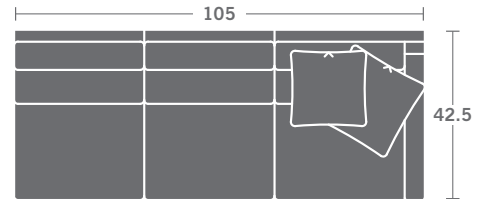

TAYLOR KING

Please print the document at 100% for an accurate scale results.

DIAGRAM USING 1/4" IMAGES BELOW REQUIRED WITH ORDER.

3321-10
ARMLESS CHAIR

3321-11
LAF CHAIR

3321-12
RAF CHAIR

3321-15
CORNER CHAIR

3321-20
ARMLESS LOVESEAT

3321-21
LAF LOVESEAT

3321-22
RAF LOVESEAT

3321-30
ARMLESS SOFA

3321-31
LAF SOFA

3321-32
RAF SOFA

3321-33
LAF CORNER SOFA

3321-34
RAF CORNER SOFA