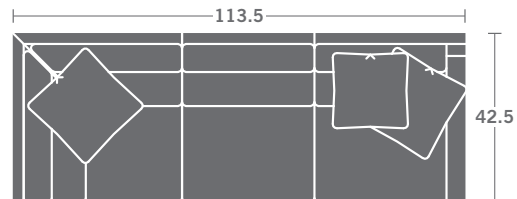

TAYLOR KING

Please print the document at 100% for an accurate scale results.

DIAGRAM USING 1/4" IMAGES BELOW REQUIRED WITH ORDER.

3321-10
ARMLESS CHAIR

3321-11
LAF CHAIR

3321-12
RAF CHAIR

3321-15
CORNER CHAIR

3321-20
ARMLESS LOVESEAT

3321-21
LAF LOVESEAT

3321-22
RAF LOVESEAT

3321-30
ARMLESS SOFA

3321-31
LAF SOFA

3321-32
RAF SOFA

3321-33
LAF CORNER SOFA

3321-34
RAF CORNER SOFA