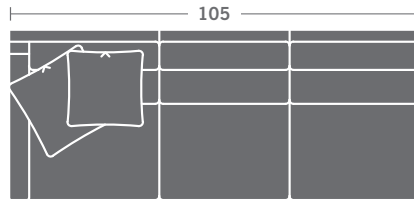

TAYLOR KING

Please print the document at 100% for an accurate scale results.

DIAGRAM USING 1/4" IMAGES BELOW REQUIRED WITH ORDER.

3321-10
ARMLESS CHAIR

3321-11
LAF CHAIR

3321-12
RAF CHAIR

3321-15
CORNER CHAIR

3321-20
ARMLESS LOVESEAT

3321-21
LAF LOVESEAT

3321-22
RAF LOVESEAT

3321-30
ARMLESS SOFA

3321-31
LAF SOFA

3321-32
RAF SOFA

3321-33
LAF CORNER SOFA

3321-34
RAF CORNER SOFA

3321-41
LAF CHAISE

3321-42
RAF CHAISE