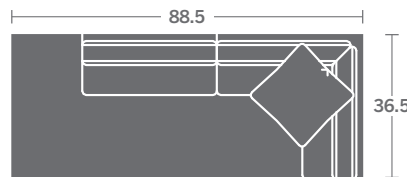

3821-30
ARMLESS SOFA

3821-33
LAF CORNER SOFA

3821-34
RAF CORNER SOFA

3821-15
CORNER CHAIR

3821-50
RIGHT OPEN END ARMLESS CORNER SOFA

3821-49
LEFT OPEN END ARMLESS CORNER SOFA

3821-41
LAF CHAISE

3821-42
RAF CHAISE