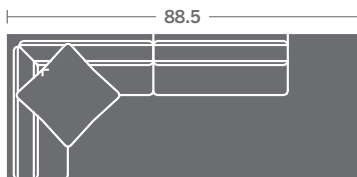

3821-30
ARMLESS SOFA

3821-33
LAF CORNER SOFA

3821-34
RAF CORNER SOFA

3821-15
CORNER CHAIR

3821-50
RIGHT OPEN END ARMLESS CORNER SOFA

3821-49
LEFT OPEN END ARMLESS CORNER SOFA

3821-41
LAF CHAISE

3821-42
RAF CHAISE