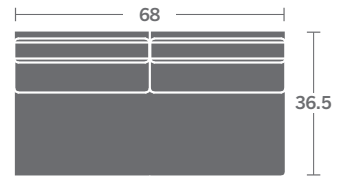

3821-11
LAF CHAIR

3821-12
RAF CHAIR

3821-10
ARMLESS CHAIR

3821-21
LAF LOVESEAT

3821-22
RAF LOVESEAT

3821-20
ARMLESS LOVESEAT

3821-31
LAF SOFA

3821-32
RAF SOFA

3821-30
ARMLESS SOFA

3821-33
LAF CORNER SOFA

3821-34
RAF CORNER SOFA

3821-15
CORNER CHAIR

3821-50
RIGHT OPEN END ARMLESS CORNER SOFA

3821-49
LEFT OPEN END ARMLESS CORNER SOFA

3821-41
LAF CHAISE

3821-42
RAF CHAISE