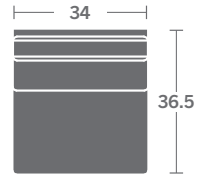

3821-11
LAF CHAIR

3821-12
RAF CHAIR

3821-10
ARMLESS CHAIR

3821-21
LAF LOVESEAT

3821-22
RAF LOVESEAT

3821-20
ARMLESS LOVESEAT

3821-31
LAF SOFA

3821-32
RAF SOFA

3821-30
ARMLESS SOFA

3821-33
LAF CORNER SOFA

3821-34
RAF CORNER SOFA

3821-15
CORNER CHAIR

3821-50
RIGHT OPEN END ARMLESS CORNER SOFA

3821-49
LEFT OPEN END ARMLESS CORNER SOFA

3821-41
LAF CHAISE

3821-42
RAF CHAISE