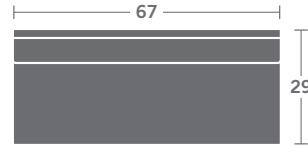

TAYLOR KING

Please print the document at 100% for an accurate scale results.

DIAGRAM USING 1/4" IMAGES BELOW REQUIRED WITH ORDER.

SC2921-1
LEFT BACK CORNER BANQUETTE

SC2921-3
ARMLESS BANQUETTE

SC2921-2
RIGHT BACK CORNER BANQUETTE