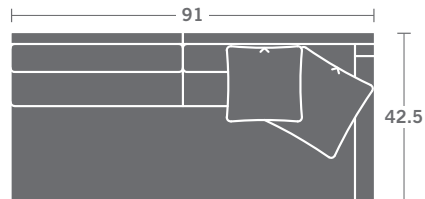

Please print the document at 100% for an accurate scale results.

DIAGRAM USING 1/4" IMAGES BELOW REQUIRED WITH ORDER.

SC9519-10
ARMLESS CHAIR

SC9519-20
ARMLESS LOVESEAT

SC9519-30
ARMLESS SOFA

SC9519-15
CORNER CHAIR

SC9519-11
LAF CHAIR

SC9519-12
RAF CHAIR

SC9519-21
LAF LOVESEAT

SC9519-22
RAF LOVESEAT

SC9519-41
LAF CHAISE

SC9519-42
RAF CHAISE

SC9519-31
LAF SOFA

SC9519-32
RAF SOFA