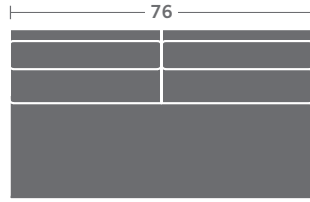

Please print the document at 100% for an accurate scale results.

DIAGRAM USING 1/4" IMAGES BELOW REQUIRED WITH ORDER.

SC9519-10
ARMLESS CHAIR

SC9519-20
ARMLESS LOVESEAT

SC9519-30
ARMLESS SOFA

SC9519-15
CORNER CHAIR

SC9519-11
LAF CHAIR

SC9519-12
RAF CHAIR

SC9519-21
LAF LOVESEAT

SC9519-22
RAF LOVESEAT

SC9519-41
LAF CHAISE

SC9519-42
RAF CHAISE

SC9519-31
LAF SOFA

SC9519-32
RAF SOFA