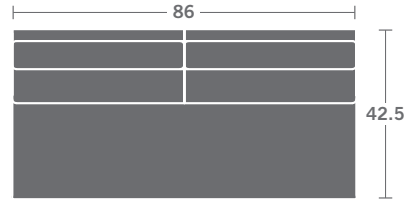

Please print the document at 100% for an accurate scale results.

DIAGRAM USING 1/4" IMAGES BELOW REQUIRED WITH ORDER.

SC9519-10
ARMLESS CHAIR

SC9519-20
ARMLESS LOVESEAT

SC9519-30
ARMLESS SOFA

SC9519-15
CORNER CHAIR