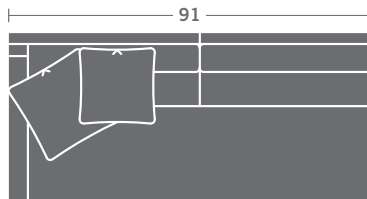

Please print the document at 100% for an accurate scale results.

DIAGRAM USING 1/4" IMAGES BELOW REQUIRED WITH ORDER.

SC9519-10
ARMLESS CHAIR

SC9519-20
ARMLESS LOVESEAT

SC9519-30
ARMLESS SOFA

SC9519-15
CORNER CHAIR

SC9519-11
LAF CHAIR

SC9519-12
RAF CHAIR

SC9519-21
LAF LOVESEAT

SC9519-22
RAF LOVESEAT

SC9519-41
LAF CHAISE

SC9519-42
RAF CHAISE

SC9519-31
LAF SOFA

SC9519-32
RAF SOFA