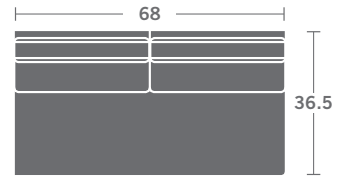

Please print the document at 100% for an accurate scale results.

**DIAGRAM USING 1/4" IMAGES BELOW REQUIRED WITH ORDER.**

3821-11  
LAF CHAIR

3821-12  
RAF CHAIR

3821-10  
ARMLESS CHAIR

3821-21  
LAF LOVESEAT

3821-22  
RAF LOVESEAT

3821-20  
ARMLESS LOVESEAT

3821-31  
LAF SOFA

3821-32  
RAF SOFA

3821-30  
ARMLESS SOFA

3821-33  
LAF CORNER SOFA

3821-34  
RAF CORNER SOFA

3821-15  
CORNER CHAIR