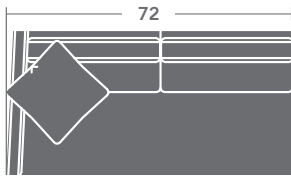

Please print the document at 100% for an accurate scale results.

**DIAGRAM USING 1/4" IMAGES BELOW REQUIRED WITH ORDER.**

3821-11  
LAF CHAIR

3821-12  
RAF CHAIR

3821-10  
ARMLESS CHAIR

3821-21  
LAF LOVESEAT

3821-22  
RAF LOVESEAT

3821-20  
ARMLESS LOVESEAT

3821-31  
LAF SOFA

3821-32  
RAF SOFA

3821-30  
ARMLESS SOFA

3821-33  
LAF CORNER SOFA

3821-34  
RAF CORNER SOFA

3821-15  
CORNER CHAIR