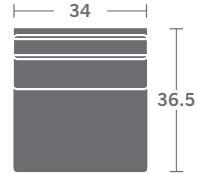

Please print the document at 100% for an accurate scale results.

**DIAGRAM USING 1/4" IMAGES BELOW REQUIRED WITH ORDER.**

3821-11  
LAF CHAIR

3821-12  
RAF CHAIR

3821-10  
ARMLESS CHAIR

3821-21  
LAF LOVESEAT

3821-22  
RAF LOVESEAT

3821-20  
ARMLESS LOVESEAT

3821-31  
LAF SOFA

3821-32  
RAF SOFA

3821-30  
ARMLESS SOFA

3821-33  
LAF CORNER SOFA

3821-34  
RAF CORNER SOFA

3821-15  
CORNER CHAIR