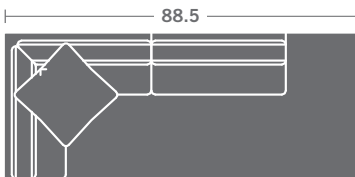

Please print the document at 100% for an accurate scale results.

**DIAGRAM USING 1/4" IMAGES BELOW REQUIRED WITH ORDER.**

3821-11  
LAF CHAIR

3821-12  
RAF CHAIR

3821-10  
ARMLESS CHAIR

3821-21  
LAF LOVESEAT

3821-22  
RAF LOVESEAT

3821-20  
ARMLESS LOVESEAT

3821-31  
LAF SOFA

3821-32  
RAF SOFA

3821-30  
ARMLESS SOFA

3821-33  
LAF CORNER SOFA

3821-34  
RAF CORNER SOFA

3821-15  
CORNER CHAIR