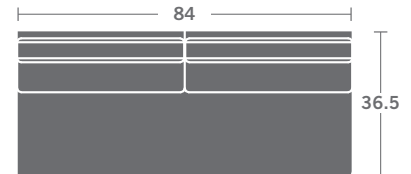

Please print the document at 100% for an accurate scale results.

**DIAGRAM USING 1/4" IMAGES BELOW REQUIRED WITH ORDER.**

3821-11  
LAF CHAIR

3821-12  
RAF CHAIR

3821-10  
ARMLESS CHAIR

3821-21  
LAF LOVESEAT

3821-22  
RAF LOVESEAT

3821-20  
ARMLESS LOVESEAT

3821-31  
LAF SOFA

3821-32  
RAF SOFA

3821-30  
ARMLESS SOFA

3821-33  
LAF CORNER SOFA

3821-34  
RAF CORNER SOFA

3821-15  
CORNER CHAIR