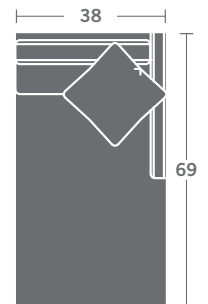

Please print the document at 100% for an accurate scale results.

**DIAGRAM USING 1/4" IMAGES BELOW REQUIRED WITH ORDER.**

3821-11  
LAF CHAIR

3821-12  
RAF CHAIR

3821-10  
ARMLESS CHAIR

3821-21  
LAF LOVESEAT

3821-22  
RAF LOVESEAT

3821-20  
ARMLESS LOVESEAT

3821-31  
LAF SOFA

3821-32  
RAF SOFA

3821-30  
ARMLESS SOFA

3821-33  
LAF CORNER SOFA

3821-34  
RAF CORNER SOFA

3821-15  
CORNER CHAIR

3821-50  
RIGHT OPEN END CORNER SOFA

3821-49  
LEFT OPEN END CORNER SOFA

3821-41  
LAF CHAISE

3821-42  
RAF CHAISE