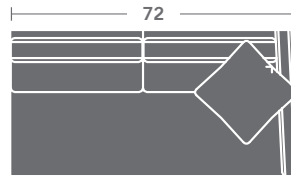

Please print the document at 100% for an accurate scale results.

**DIAGRAM USING 1/4" IMAGES BELOW REQUIRED WITH ORDER.**

3821-11  
LAF CHAIR

3821-12  
RAF CHAIR

3821-10  
ARMLESS CHAIR

3821-21  
LAF LOVESEAT

3821-22  
RAF LOVESEAT

3821-20  
ARMLESS LOVESEAT

3821-31  
LAF SOFA

3821-32  
RAF SOFA

3821-30  
ARMLESS SOFA

3821-33  
LAF CORNER SOFA

3821-34  
RAF CORNER SOFA

3821-15  
CORNER CHAIR