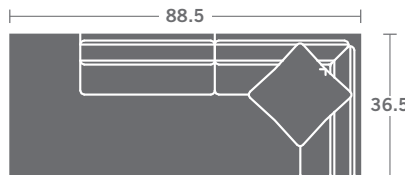

3821-49
LEFT OPEN END CORNER SOFA