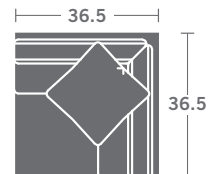

TAYLOR KING

Please print the document at 100% for an accurate scale results.

DIAGRAM USING 1/4" IMAGES BELOW REQUIRED WITH ORDER.

3821-11
LAF CHAIR

3821-12
RAF CHAIR

3821-10
ARMLESS CHAIR

3821-21
LAF LOVESEAT

3821-22
RAF LOVESEAT

3821-20
ARMLESS LOVESEAT

3821-31
LAF SOFA

3821-32
RAF SOFA

3821-30
ARMLESS SOFA

3821-33
LAF CORNER SOFA

3821-34
RAF CORNER SOFA

3821-15
CORNER CHAIR