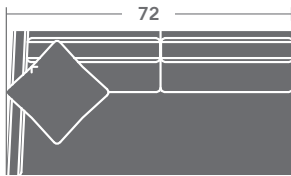

TAYLOR KING

Please print the document at 100% for an accurate scale results.

DIAGRAM USING 1/4" IMAGES BELOW REQUIRED WITH ORDER.

3821-11
LAF CHAIR

3821-12
RAF CHAIR

3821-10
ARMLESS CHAIR

3821-21
LAF LOVESEAT

3821-22
RAF LOVESEAT

3821-20
ARMLESS LOVESEAT

3821-31
LAF SOFA

3821-32
RAF SOFA

3821-30
ARMLESS SOFA

3821-33
LAF CORNER SOFA

3821-34
RAF CORNER SOFA

3821-15
CORNER CHAIR