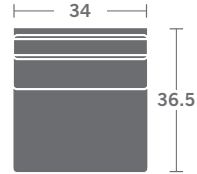

TAYLOR KING

Please print the document at 100% for an accurate scale results.

DIAGRAM USING 1/4" IMAGES BELOW REQUIRED WITH ORDER.

3821-11
LAF CHAIR

3821-12
RAF CHAIR

3821-10
ARMLESS CHAIR

3821-21
LAF LOVESEAT

3821-22
RAF LOVESEAT

3821-20
ARMLESS LOVESEAT

3821-31
LAF SOFA

3821-32
RAF SOFA

3821-30
ARMLESS SOFA

3821-33
LAF CORNER SOFA

3821-34
RAF CORNER SOFA

3821-15
CORNER CHAIR