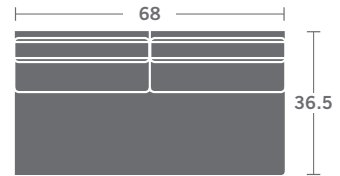

TAYLOR KING

Please print the document at 100% for an accurate scale results.

DIAGRAM USING 1/4" IMAGES BELOW REQUIRED WITH ORDER.

3821-11
LAF CHAIR

3821-12
RAF CHAIR

3821-10
ARMLESS CHAIR

3821-21
LAF LOVESEAT

3821-22
RAF LOVESEAT

3821-20
ARMLESS LOVESEAT

3821-31
LAF SOFA

3821-32
RAF SOFA

3821-30
ARMLESS SOFA

3821-33
LAF CORNER SOFA

3821-34
RAF CORNER SOFA

3821-15
CORNER CHAIR