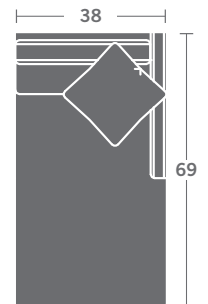

TAYLOR KING

Please print the document at 100% for an accurate scale results.

DIAGRAM USING 1/4" IMAGES BELOW REQUIRED WITH ORDER.

3821-11
LAF CHAIR

3821-12
RAF CHAIR

3821-10
ARMLESS CHAIR

3821-21
LAF LOVESEAT

3821-22
RAF LOVESEAT

3821-20
ARMLESS LOVESEAT

3821-31
LAF SOFA

3821-32
RAF SOFA

3821-30
ARMLESS SOFA

3821-33
LAF CORNER SOFA

3821-34
RAF CORNER SOFA

3821-15
CORNER CHAIR

3821-50
RIGHT OPEN END CORNER SOFA

3821-49
LEFT OPEN END CORNER SOFA

3821-41
LAF CHAISE

3821-42
RAF CHAISE