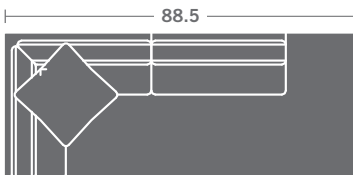

TAYLOR KING

Please print the document at 100% for an accurate scale results.

DIAGRAM USING 1/4" IMAGES BELOW REQUIRED WITH ORDER.

3821-11
LAF CHAIR

3821-12
RAF CHAIR

3821-10
ARMLESS CHAIR

3821-21
LAF LOVESEAT

3821-22
RAF LOVESEAT

3821-20
ARMLESS LOVESEAT

3821-31
LAF SOFA

3821-32
RAF SOFA

3821-30
ARMLESS SOFA

3821-33
LAF CORNER SOFA

3821-34
RAF CORNER SOFA

3821-15
CORNER CHAIR