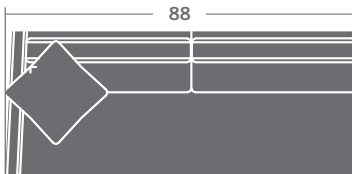

TAYLOR KING

Please print the document at 100% for an accurate scale results.

DIAGRAM USING 1/4" IMAGES BELOW REQUIRED WITH ORDER.

3821-11
LAF CHAIR

3821-12
RAF CHAIR

3821-10
ARMLESS CHAIR

3821-21
LAF LOVESEAT

3821-22
RAF LOVESEAT

3821-20
ARMLESS LOVESEAT

3821-31
LAF SOFA

3821-32
RAF SOFA

3821-30
ARMLESS SOFA

3821-33
LAF CORNER SOFA

3821-34
RAF CORNER SOFA

3821-15
CORNER CHAIR