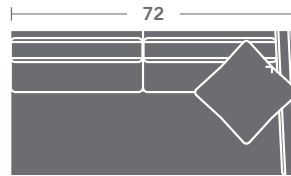

TAYLOR KING

Please print the document at 100% for an accurate scale results.

DIAGRAM USING 1/4" IMAGES BELOW REQUIRED WITH ORDER.

3821-11
LAF CHAIR

3821-12
RAF CHAIR

3821-10
ARMLESS CHAIR

3821-21
LAF LOVESEAT

3821-22
RAF LOVESEAT

3821-20
ARMLESS LOVESEAT

3821-31
LAF SOFA

3821-32
RAF SOFA

3821-30
ARMLESS SOFA

3821-33
LAF CORNER SOFA

3821-34
RAF CORNER SOFA

3821-15
CORNER CHAIR