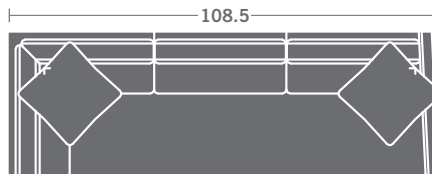

TAYLOR KING

Please print the document at 100% for an accurate scale results.

DIAGRAM USING 1/4" IMAGES BELOW REQUIRED WITH ORDER.

3821-11
LAF CHAIR

3821-12
RAF CHAIR

3821-10
ARMLESS CHAIR

3821-21
LAF LOVESEAT

3821-22
RAF LOVESEAT

3821-20
ARMLESS LOVESEAT

3821-31
LAF SOFA

3821-32
RAF SOFA

3821-30
ARMLESS SOFA

3821-33
LAF CORNER SOFA

3821-34
RAF CORNER SOFA

3821-15
CORNER CHAIR

3821-50
RIGHT OPEN END CORNER SOFA

3821-49
LEFT OPEN END CORNER SOFA

3821-41
LAF CHAISE

3821-42
RAF CHAISE