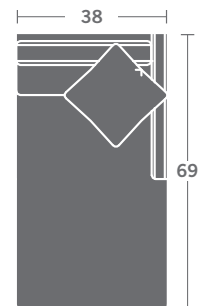

Please print the document at 100% for an accurate scale results.

DIAGRAM USING 1/4" IMAGES BELOW REQUIRED WITH ORDER.

3721-11
LAF CHAIR

3721-12
RAF CHAIR

3721-10
ARMLESS CHAIR

3721-21
LAF LOVESEAT

3721-22
RAF LOVESEAT

3721-20
ARMLESS LOVESEAT

3721-31
LAF SOFA

3721-32
RAF SOFA

3721-30
ARMLESS SOFA

3721-33
LAF CORNER SOFA

3721-34
RAF CORNER SOFA

3721-15
CORNER CHAIR

3721-50
RIGHT OPEN END CORNER SOFA

3721-49
LEFT OPEN END CORNER SOFA

3721-41
LAF CHAISE

3721-42
RAF CHAISE