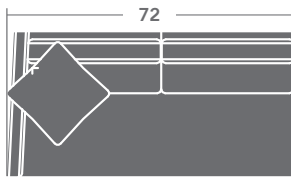

Please print the document at 100% for an accurate scale results.

DIAGRAM USING 1/4" IMAGES BELOW REQUIRED WITH ORDER.

3721-11
LAF CHAIR

3721-12
RAF CHAIR

3721-10
ARMLESS CHAIR

3721-21
LAF LOVESEAT

3721-22
RAF LOVESEAT

3721-20
ARMLESS LOVESEAT

3721-31
LAF SOFA

3721-32
RAF SOFA

3721-30
ARMLESS SOFA

3721-33
LAF CORNER SOFA

3721-34
RAF CORNER SOFA

3721-15
CORNER CHAIR

3721-50
RIGHT OPEN END CORNER SOFA