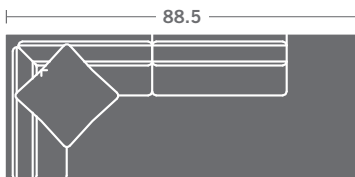

Please print the document at 100% for an accurate scale results.

DIAGRAM USING 1/4" IMAGES BELOW REQUIRED WITH ORDER.

3721-11
LAF CHAIR

3721-12
RAF CHAIR

3721-10
ARMLESS CHAIR

3721-21
LAF LOVESEAT

3721-22
RAF LOVESEAT

3721-20
ARMLESS LOVESEAT

3721-31
LAF SOFA

3721-32
RAF SOFA

3721-30
ARMLESS SOFA

3721-33
LAF CORNER SOFA

3721-34
RAF CORNER SOFA

3721-15
CORNER CHAIR

3721-50
RIGHT OPEN END CORNER SOFA