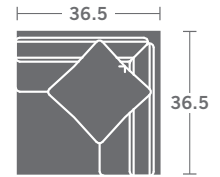

Please print the document at 100% for an accurate scale results.

DIAGRAM USING 1/4" IMAGES BELOW REQUIRED WITH ORDER.

3721-11
LAF CHAIR

3721-12
RAF CHAIR

3721-10
ARMLESS CHAIR

3721-21
LAF LOVESEAT

3721-22
RAF LOVESEAT

3721-20
ARMLESS LOVESEAT

3721-31
LAF SOFA

3721-32
RAF SOFA

3721-30
ARMLESS SOFA

3721-33
LAF CORNER SOFA

3721-34
RAF CORNER SOFA

3721-15
CORNER CHAIR

3721-50
RIGHT OPEN END CORNER SOFA