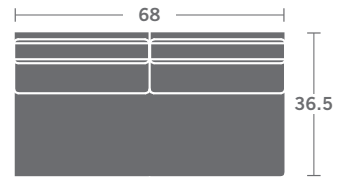

Please print the document at 100% for an accurate scale results.

DIAGRAM USING 1/4" IMAGES BELOW REQUIRED WITH ORDER.

3721-11
LAF CHAIR

3721-12
RAF CHAIR

3721-10
ARMLESS CHAIR

3721-21
LAF LOVESEAT

3721-22
RAF LOVESEAT

3721-20
ARMLESS LOVESEAT

3721-31
LAF SOFA

3721-32
RAF SOFA

3721-30
ARMLESS SOFA

3721-33
LAF CORNER SOFA

3721-34
RAF CORNER SOFA

3721-15
CORNER CHAIR

3721-50
RIGHT OPEN END CORNER SOFA