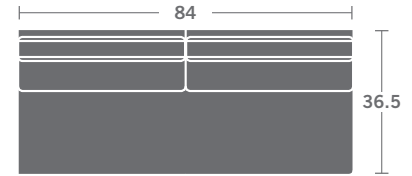

Please print the document at 100% for an accurate scale results.

DIAGRAM USING 1/4" IMAGES BELOW REQUIRED WITH ORDER.

3721-11
LAF CHAIR

3721-12
RAF CHAIR

3721-10
ARMLESS CHAIR

3721-21
LAF LOVESEAT

3721-22
RAF LOVESEAT

3721-20
ARMLESS LOVESEAT

3721-31
LAF SOFA

3721-32
RAF SOFA

3721-30
ARMLESS SOFA

3721-33
LAF CORNER SOFA

3721-34
RAF CORNER SOFA

3721-15
CORNER CHAIR

3721-50
RIGHT OPEN END CORNER SOFA