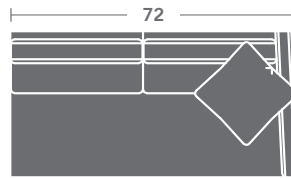

Please print the document at 100% for an accurate scale results.

DIAGRAM USING 1/4" IMAGES BELOW REQUIRED WITH ORDER.

3721-11
LAF CHAIR

3721-12
RAF CHAIR

3721-10
ARMLESS CHAIR

3721-21
LAF LOVESEAT

3721-22
RAF LOVESEAT

3721-20
ARMLESS LOVESEAT

3721-31
LAF SOFA

3721-32
RAF SOFA

3721-30
ARMLESS SOFA

3721-33
LAF CORNER SOFA

3721-34
RAF CORNER SOFA

3721-15
CORNER CHAIR

3721-50
RIGHT OPEN END CORNER SOFA