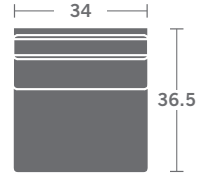

Please print the document at 100% for an accurate scale results.

DIAGRAM USING 1/4" IMAGES BELOW REQUIRED WITH ORDER.

3721-11
LAF CHAIR

3721-12
RAF CHAIR

3721-10
ARMLESS CHAIR

3721-21
LAF LOVESEAT

3721-22
RAF LOVESEAT

3721-20
ARMLESS LOVESEAT

3721-31
LAF SOFA

3721-32
RAF SOFA

3721-30
ARMLESS SOFA

3721-33
LAF CORNER SOFA

3721-34
RAF CORNER SOFA

3721-15
CORNER CHAIR

3721-50
RIGHT OPEN END CORNER SOFA