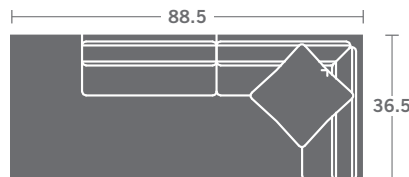

Please print the document at 100% for an accurate scale results.

DIAGRAM USING 1/4" IMAGES BELOW REQUIRED WITH ORDER.

3721-11
LAF CHAIR

3721-12
RAF CHAIR

3721-10
ARMLESS CHAIR

3721-21
LAF LOVESEAT

3721-22
RAF LOVESEAT

3721-20
ARMLESS LOVESEAT

3721-31
LAF SOFA

3721-32
RAF SOFA

3721-30
ARMLESS SOFA

3721-33
LAF CORNER SOFA

3721-34
RAF CORNER SOFA

3721-15
CORNER CHAIR

3721-50
RIGHT OPEN END CORNER SOFA