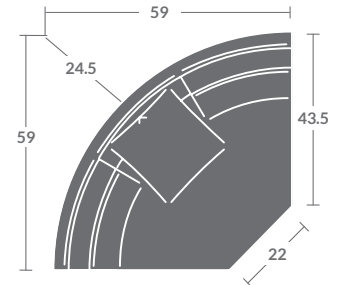

6617-25
QUARTER TURN