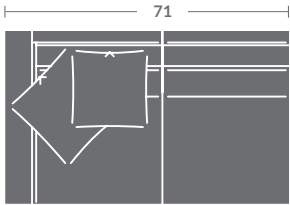

As Shown:

6617-33 LAF CORNER SOFA

Overall h35 d43.5 w114.5
Inside d27 w98 ah24.5 sh21.5

6617-32 RAF SOFA

Overall h35 d43.5 w102.5
Inside d27 w95.5 ah24.5 sh21.5

Options Shown: *Contrasting fabric on 21" Throw Pillows.*
Available in leather. No nails standard. No pillows standard.

PLEASE PROVIDE DIAGRAM WITH YOUR ORDER.

Quarter Inch Scale Drawing

Please print the document at 100% for an accurate scale results.

Quarter Inch Scale Drawing

6617-10
ARMLESS CHAIR

6617-11
LAF CHAIR

6617-12
RAF CHAIR

6617-15
CORNER CHAIR

6617-20
ARMLESS LOVESEAT

6617-21
LAF LOVESEAT

6617-22
RAF LOVESEAT

6617-30
ARMLESS SOFA

6617-31
LAF SOFA

6617-32
RAF SOFA

6617-41
LAF CHAISE