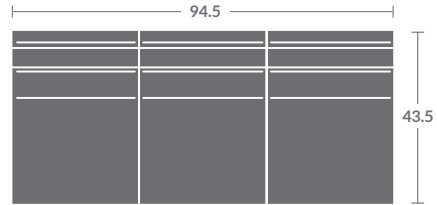

PLEASE PROVIDE DIAGRAM WITH YOUR ORDER.

Quarter Inch Scale Drawing

Please print the document at 100% for an accurate scale results.

Quarter Inch Scale Drawing

6617-10
ARMLESS CHAIR

6617-11
LAF CHAIR

6617-12
RAF CHAIR

6617-15
CORNER CHAIR

6617-20
ARMLESS LOVESEAT

6617-21
LAF LOVESEAT

6617-22
RAF LOVESEAT

6617-30
ARMLESS SOFA

6617-31
LAF SOFA

6617-32
RAF SOFA

6617-41
LAF CHAISE