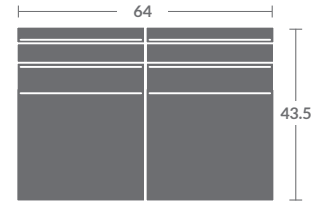

As Shown:

6617-33 LAF CORNER SOFA

Overall h35 d43.5 w114.5
Inside d27 w98 ah24.5 sh21.5

6617-32 RAF SOFA

Overall h35 d43.5 w102.5
Inside d27 w95.5 ah24.5 sh21.5

Options Shown: *Contrasting fabric on 21" Throw Pillows.*
Available in leather. No nails standard. No pillows standard.

PLEASE PROVIDE DIAGRAM WITH YOUR ORDER.

Quarter Inch Scale Drawing

Please print the document at 100% for an accurate scale results.

Quarter Inch Scale Drawing

6617-10
ARMLESS CHAIR

6617-11
LAF CHAIR

6617-12
RAF CHAIR

6617-15
CORNER CHAIR

6617-20
ARMLESS LOVESEAT

6617-21
LAF LOVESEAT

6617-22
RAF LOVESEAT

6617-30
ARMLESS SOFA

6617-31
LAF SOFA

6617-32
RAF SOFA

6617-41
LAF CHAISE