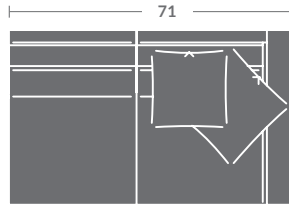

As Shown:

6617-33 LAF CORNER SOFA

Overall h35 d43.5 w114.5
Inside d27 w98 ah24.5 sh21.5

6617-32 RAF SOFA

Overall h35 d43.5 w102.5
Inside d27 w95.5 ah24.5 sh21.5

Options Shown: *Contrasting fabric on 21" Throw Pillows.*
Available in leather. No nails standard. No pillows standard.

PLEASE PROVIDE DIAGRAM WITH YOUR ORDER.

Quarter Inch Scale Drawing

Please print the document at 100% for an accurate scale results.

Quarter Inch Scale Drawing

6617-10
ARMLESS CHAIR

6617-11
LAF CHAIR

6617-12
RAF CHAIR

6617-15
CORNER CHAIR

6617-20
ARMLESS LOVESEAT

6617-21
LAF LOVESEAT

6617-22
RAF LOVESEAT

6617-30
ARMLESS SOFA

6617-31
LAF SOFA

6617-32
RAF SOFA

6617-41
LAF CHAISE