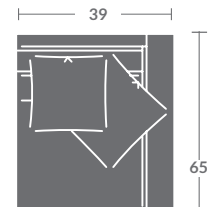

Please print the document at 100% for an accurate scale results.

6617- GREGORY SECTIONAL

Edge stitching / Loose back cushions / (1) 19" Throw Pillow /
(1) 21" Throw Pillow per arm / (1) 19" Throw Pillow per corner

As Shown:

6617-33 LAF CORNER SOFA

Overall h35 d43.5 w114.5
Inside d27 w98 ah24.5 sh21.5

6617-32 RAF SOFA

Overall h35 d43.5 w102.5
Inside d27 w95.5 ah24.5 sh21.5

Options Shown: *Contrasting fabric on 21" Throw Pillows.*
Available in leather. No nails standard. No pillows standard.

PLEASE PROVIDE DIAGRAM WITH YOUR ORDER.

Quarter Inch Scale Drawing

Please print the document at 100% for an accurate scale results.

Quarter Inch Scale Drawing

6617-10
ARMLESS CHAIR

6617-11
LAF CHAIR

6617-12
RAF CHAIR

6617-15
CORNER CHAIR

6617-20
ARMLESS LOVESEAT

6617-21
LAF LOVESEAT

6617-22
RAF LOVESEAT

6617-30
ARMLESS SOFA

6617-31
LAF SOFA

6617-32
RAF SOFA

6617-41
LAF CHAISE