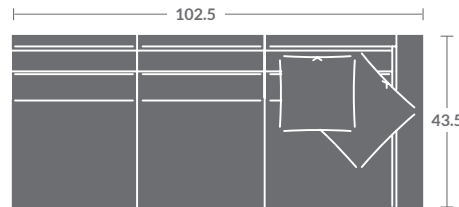

PLEASE PROVIDE DIAGRAM WITH YOUR ORDER.

Quarter Inch Scale Drawing

Please print the document at 100% for an accurate scale results.

Quarter Inch Scale Drawing

6617-10
ARMLESS CHAIR

6617-11
LAF CHAIR

6617-12
RAF CHAIR

6617-15
CORNER CHAIR

6617-20
ARMLESS LOVESEAT

6617-21
LAF LOVESEAT

6617-22
RAF LOVESEAT

6617-30
ARMLESS SOFA

6617-31
LAF SOFA

6617-32
RAF SOFA

6617-41
LAF CHAISE