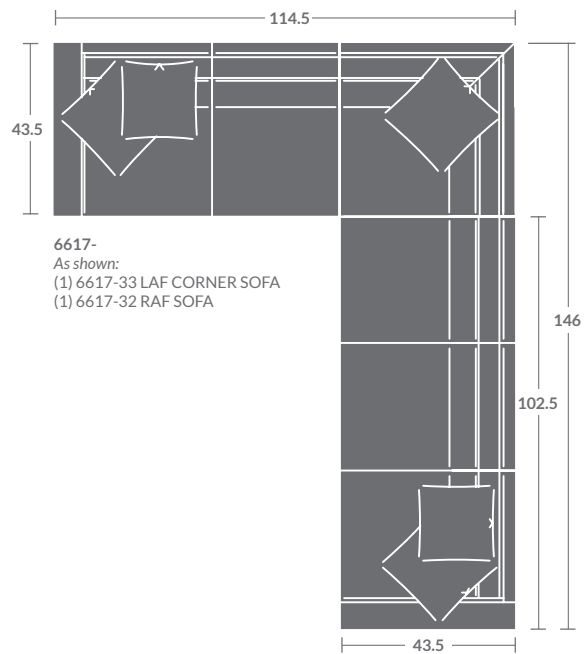

Please print the document at 100% for an accurate scale results.

6617- GREGORY SECTIONAL

Edge stitching / Loose back cushions / (1) 19" Throw Pillow /
(1) 21" Throw Pillow per arm / (1) 19" Throw Pillow per corner

As Shown:

6617-33 LAF CORNER SOFA

Overall h35 d43.5 w114.5
Inside d27 w98 ah24.5 sh21.5

6617-32 RAF SOFA

Overall h35 d43.5 w102.5
Inside d27 w95.5 ah24.5 sh21.5

Options Shown: *Contrasting fabric on 21" Throw Pillows.*
Available in leather. No nails standard. No pillows standard.

PLEASE PROVIDE DIAGRAM WITH YOUR ORDER.

Quarter Inch Scale Drawing

Please print the document at 100% for an accurate scale results.

Quarter Inch Scale Drawing

6617-10
ARMLESS CHAIR

6617-11
LAF CHAIR

6617-12
RAF CHAIR