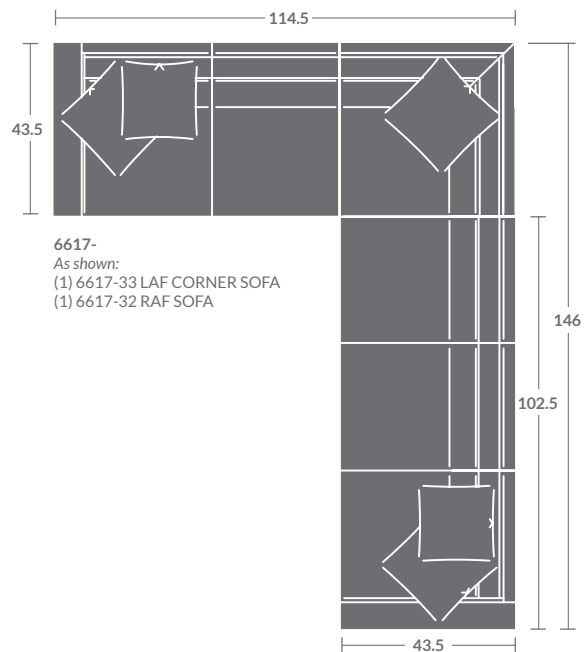

TAYLOR KING

Please print the document at 100% for an accurate scale results.

L 6617- GREGORY SECTIONAL

Edge stitching / Loose back cushions / (1) 19" Throw Pillow /
(1) 21" Throw Pillow per arm / (1) 19" Throw Pillow per corner

As Shown:

6617-33 LAF CORNER SOFA

Overall h35 d43.5 w114.5
Inside d27 w98 ah24.5 sh21.5

6617-32 RAF SOFA

Overall h35 d43.5 w102.5
Inside d27 w95.5 ah24.5 sh21.5

Options Shown: *Contrasting fabric on 21" Throw Pillows.*
Available in leather. No nails standard. No pillows standard.

PLEASE PROVIDE DIAGRAM WITH YOUR ORDER.

Quarter Inch Scale Drawing

TAYLOR KING

Please print the document at 100% for an accurate scale results.

Quarter Inch Scale Drawing

6617-10
ARMLESS CHAIR

6617-11
LAF CHAIR