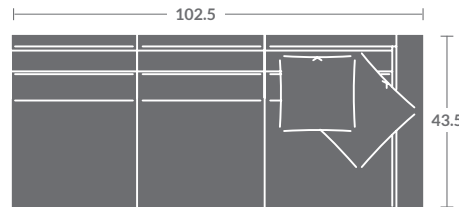

PLEASE PROVIDE DIAGRAM WITH YOUR ORDER.

Quarter Inch Scale Drawing

TAYLOR KING

Please print the document at 100% for an accurate scale results.

Quarter Inch Scale Drawing

6617-10
ARMLESS CHAIR

6617-11
LAF CHAIR

6617-12
RAF CHAIR

6617-15
CORNER CHAIR

6617-20
ARMLESS LOVESEAT

6617-21
LAF LOVESEAT

6617-22
RAF LOVESEAT

6617-30
ARMLESS SOFA

6617-31
LAF SOFA

6617-32
RAF SOFA