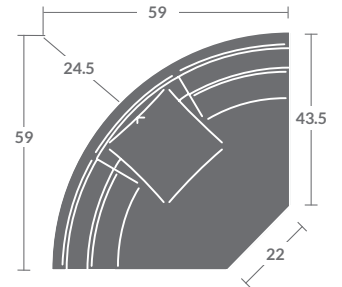

TAYLOR KING

Please print the document at 100% for an accurate scale results.

L 6617- GREGORY SECTIONAL

Edge stitching / Loose back cushions / (1) 19" Throw Pillow /
(1) 21" Throw Pillow per arm / (1) 19" Throw Pillow per corner

PLEASE PROVIDE DIAGRAM WITH YOUR ORDER.

Quarter Inch Scale Drawing

TAYLOR KING

Please print the document at 100% for an accurate scale results.

Quarter Inch Scale Drawing

6617-10
ARMLESS CHAIR

6617-11
LAF CHAIR

6617-41
LAF CHAISE

6617-42
RAF CHAISE

6617-33
LAF CORNER SOFA

6617-34
RAF CORNER SOFA

6617-25
QUARTER TURN