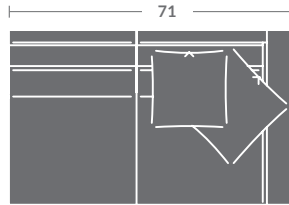

PLEASE PROVIDE DIAGRAM WITH YOUR ORDER.

Quarter Inch Scale Drawing

TAYLOR KING

Please print the document at 100% for an accurate scale results.

Quarter Inch Scale Drawing

6617-10
ARMLESS CHAIR

6617-11
LAF CHAIR

6617-12
RAF CHAIR

6617-15
CORNER CHAIR

6617-20
ARMLESS LOVESEAT

6617-21
LAF LOVESEAT

6617-22
RAF LOVESEAT

6617-30
ARMLESS SOFA

6617-31
LAF SOFA

6617-32
RAF SOFA

6617-41
LAF CHAISE

6617-42
RAF CHAISE

6617-33
LAF CORNER SOFA

6617-34
RAF CORNER SOFA

6617-25
QUARTER TURN