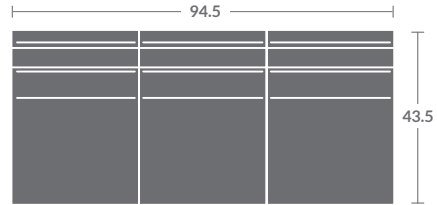

PLEASE PROVIDE DIAGRAM WITH YOUR ORDER.

Quarter Inch Scale Drawing

TAYLOR KING

Please print the document at 100% for an accurate scale results.

Quarter Inch Scale Drawing

6617-10
ARMLESS CHAIR

6617-11
LAF CHAIR

6617-12
RAF CHAIR

6617-15
CORNER CHAIR

6617-20
ARMLESS LOVESEAT

6617-21
LAF LOVESEAT

6617-22
RAF LOVESEAT

6617-30
ARMLESS SOFA

6617-31
LAF SOFA

6617-32
RAF SOFA

6617-41
LAF CHAISE

6617-42
RAF CHAISE

6617-33
LAF CORNER SOFA

6617-34
RAF CORNER SOFA

6617-25
QUARTER TURN