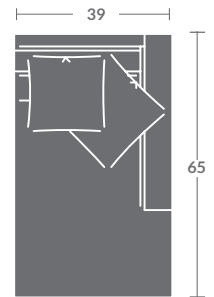

6617-42
RAF CHAISE