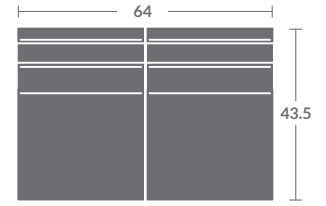

As Shown:

6617-33 LAF CORNER SOFA

Overall h35 d43.5 w114.5
Inside d27 w98 ah24.5 sh21.5

6617-32 RAF SOFA

Overall h35 d43.5 w102.5
Inside d27 w95.5 ah24.5 sh21.5

Options Shown: *Contrasting fabric on 21" Throw Pillows.*
Available in leather. No nails standard. No pillows standard.

PLEASE PROVIDE DIAGRAM WITH YOUR ORDER.

Quarter Inch Scale Drawing

TAYLOR KING

Please print the document at 100% for an accurate scale results.

Quarter Inch Scale Drawing

6617-10
ARMLESS CHAIR

6617-11
LAF CHAIR

6617-12
RAF CHAIR

6617-15
CORNER CHAIR

6617-20
ARMLESS LOVESEAT

6617-21
LAF LOVESEAT

6617-22
RAF LOVESEAT

6617-30
ARMLESS SOFA

6617-31
LAF SOFA

6617-32
RAF SOFA