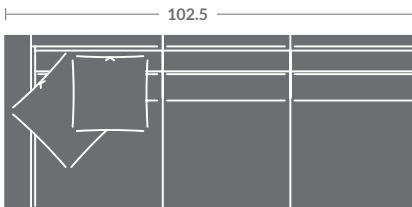

PLEASE PROVIDE DIAGRAM WITH YOUR ORDER.

Quarter Inch Scale Drawing

TAYLOR KING

Please print the document at 100% for an accurate scale results.

Quarter Inch Scale Drawing

6617-10
ARMLESS CHAIR

6617-11
LAF CHAIR

6617-12
RAF CHAIR

6617-15
CORNER CHAIR

6617-20
ARMLESS LOVESEAT

6617-21
LAF LOVESEAT

6617-22
RAF LOVESEAT

6617-30
ARMLESS SOFA

6617-31
LAF SOFA

6617-32
RAF SOFA