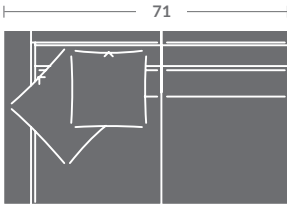

As Shown:

6617-33 LAF CORNER SOFA

Overall h35 d43.5 w114.5
Inside d27 w98 ah24.5 sh21.5

6617-32 RAF SOFA

Overall h35 d43.5 w102.5
Inside d27 w95.5 ah24.5 sh21.5

Options Shown: *Contrasting fabric on 21" Throw Pillows.*
Available in leather. No nails standard. No pillows standard.

PLEASE PROVIDE DIAGRAM WITH YOUR ORDER.

Quarter Inch Scale Drawing

TAYLOR KING

Please print the document at 100% for an accurate scale results.

Quarter Inch Scale Drawing

6617-10
ARMLESS CHAIR

6617-11
LAF CHAIR

6617-12
RAF CHAIR

6617-15
CORNER CHAIR

6617-20
ARMLESS LOVESEAT

6617-21
LAF LOVESEAT

6617-22
RAF LOVESEAT

6617-30
ARMLESS SOFA

6617-31
LAF SOFA

6617-32
RAF SOFA