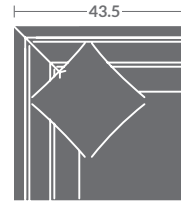

6617-15
CORNER CHAIR