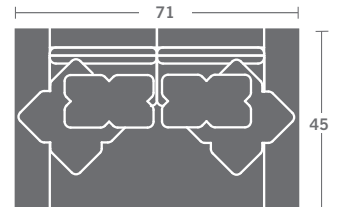

Please print the document at 100% for an accurate scale results.

Quarter Inch Scale Drawing

1416-10
ARMLESS CHAIR

1416-11
LAF CHAIR
(1) 21" THROW PILLOW
(1) K-22 KIDNEY PILLOW

1416-12
RAF CHAIR
(1) 21" THROW PILLOW
(1) K-22 KIDNEY PILLOW

1416-15
CORNER CHAIR
(1) 21" THROW PILLOW
(2) K-22 KIDNEY PILLOWS

1416-20
ARMLESS LOVESEAT

1416-21
LAF LOVESEAT
(1) 21" THROW PILLOW
(1) K-22 KIDNEY PILLOW

1416-22
RAF LOVESEAT
(1) 21" THROW PILLOW
(1) K-22 KIDNEY PILLOW

1416-02
LOVESEAT
(2) 21" THROW PILLOWS
(2) K-22 KIDNEY PILLOWS

1416-09
MINI SOFA
(2) 21" THROW PILLOWS
(2) K-22 KIDNEY PILLOWS

1416-03
SOFA
(2) 21" THROW PILLOWS
(2) K-22 KIDNEY PILLOWS

1416-30
ARMLESS SOFA

1416-31
LAF SOFA
(1) 21" THROW PILLOW
(1) K-22 KIDNEY PILLOW

1416-32
RAF SOFA
(1) 21" THROW PILLOW
(1) K-22 KIDNEY PILLOW

Please print the document at 100% for an accurate scale results.

Quarter Inch Scale Drawing