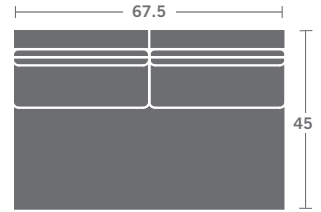

1416-20
ARMLESS LOVESEAT