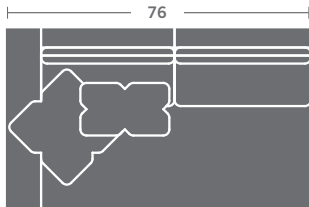

Please print the document at 100% for an accurate scale results.

Quarter Inch Scale Drawing

1416-10
ARMLESS CHAIR

1416-11
LAF CHAIR
(1) 21" THROW PILLOW
(1) K-22 KIDNEY PILLOW

1416-12
RAF CHAIR
(1) 21" THROW PILLOW
(1) K-22 KIDNEY PILLOW

1416-15
CORNER CHAIR
(1) 21" THROW PILLOW
(2) K-22 KIDNEY PILLOWS

1416-20
ARMLESS LOVESEAT

1416-21
LAF LOVESEAT
(1) 21" THROW PILLOW
(1) K-22 KIDNEY PILLOW

1416-22
RAF LOVESEAT
(1) 21" THROW PILLOW
(1) K-22 KIDNEY PILLOW