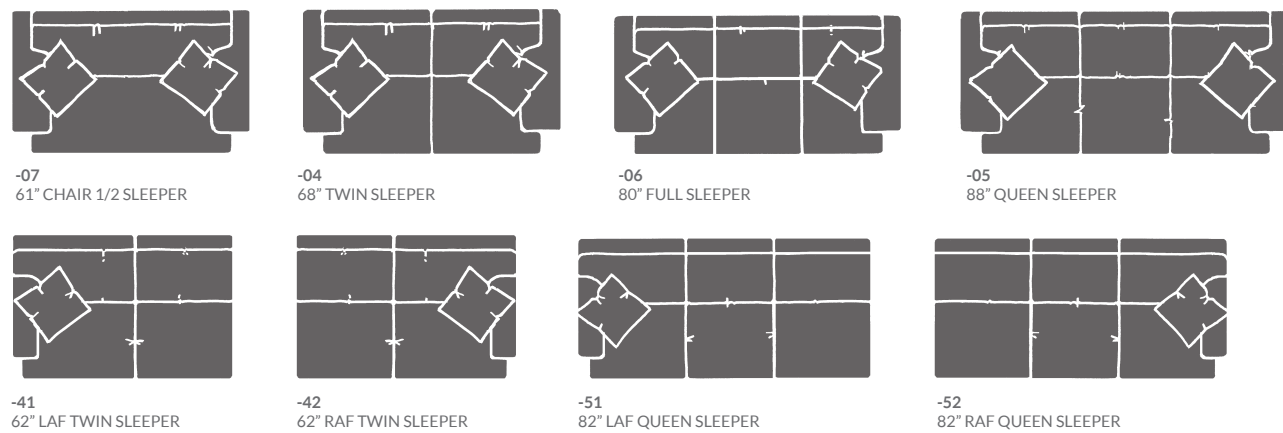

TAYLOR KING

K43 SERIES

Shown:
K4303 GATES SOFA
Shirred panel / Roll arm / Waterfall skirt

K45 SERIES

Shown:
K4503 ROBERTS SOFA
Panel / Roll arm / 9" Kick pleat skirt

SLEEPWORKS

L K55 SERIES

Shown:
K5503 COOPER SOFA
Panel / Roll arm / Round Montana bun foot
Optional Nebraska square tapered foot.
Available in leather. Nails and throw pillows not included.

L K57 SERIES

Shown:
K5703 CLIPPERTON SOFA
Track arm / Nebraska square tapered foot
Available in leather. Nails and pillows not included.

SOFAS, LOVESEATS, CHAIRS AND OTTOMANS

NOTE: BOX BORDER SEMI-ATTACHED BACK / 19" DOG EAR THROW PILLOWS
* Illustrations not to scale

SLEEP SOFAS, SLEEPER LOVESEATS, SLEEPER SECTIONAL SOFAS, LOVESEATS AND CHAISE

SECTIONAL SOFAS, LOVESEATS, CHAIRS AND CORNERS

* Illustrations not to scale

HOME THEATER

NOTE: TRACK ARM STYLE OVERALL WIDTH IS 3" SHORTER PER ARM.
COMMON DIMENSIONS: OVERALL HEIGHT 39" / OVERALL DEPTH 40" /
ARM HEIGHT 26.5" / SEAT HEIGHT 23" / SEAT DEPTH 22"

ARM STYLES:
K43, K45, K55 - 10" per arm
K57 - 7" per arm