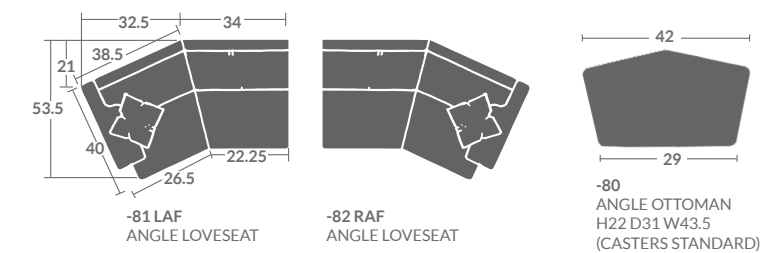

L K57 SERIES

Shown:
K5703 CLIPPERTON SOFA
Track arm / Nebraska square tapered foot
Available in leather. Nails and pillows not included.

SOFAS, LOVESEATS, CHAIRS AND OTTOMANS

NOTE: BOX BORDER SEMI-ATTACHED BACK / 19" DOG EAR THROW PILLOWS
* Illustrations not to scale

SLEEP SOFAS, SLEEPER LOVESEATS, SLEEPER SECTIONAL SOFAS, LOVESEATS AND CHAISE

SECTIONAL SOFAS, LOVESEATS, CHAIRS AND CORNERS

* Illustrations not to scale

HOME THEATER

NOTE: TRACK ARM STYLE OVERALL WIDTH IS 3" SHORTER PER ARM.
COMMON DIMENSIONS: OVERALL HEIGHT 39" / OVERALL DEPTH 40" /
ARM HEIGHT 26.5" / SEAT HEIGHT 23" / SEAT DEPTH 22"

ARM STYLES:
K43, K45, K55 - 10" per arm
K57 - 7" per arm