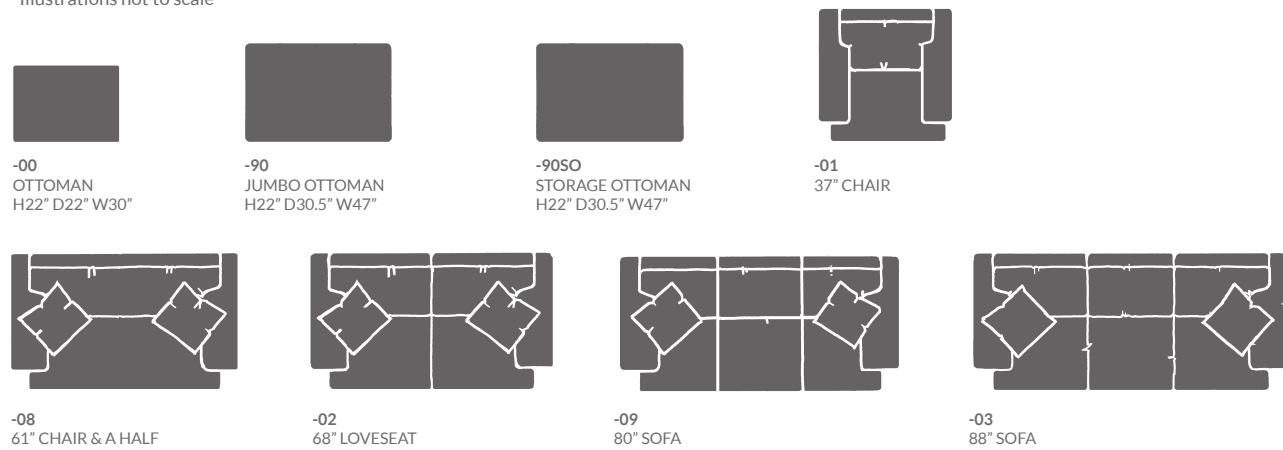

TAYLOR KING

K43 SERIES

Shown:
K4303 GATES SOFA
Shirred panel / Roll arm / Waterfall skirt

K45 SERIES

Shown:
K4503 ROBERTS SOFA
Panel / Roll arm / 9" Kick pleat skirt

SLEEPWORKS

L K55 SERIES

Shown:
K5503 COOPER SOFA
Panel / Roll arm / Round Montana bun foot
Optional Nebraska square tapered foot.
Available in leather. Nails and throw pillows not included.

L K57 SERIES

Shown:
K5703 CLIPPERTON SOFA
Track arm / Nebraska square tapered foot
Available in leather. Nails and pillows not included.

SOFAS, LOVESEATS, CHAIRS AND OTTOMANS

NOTE: BOX BORDER SEMI-ATTACHED BACK / 19" DOG EAR THROW PILLOWS
* Illustrations not to scale

SLEEP SOFAS, SLEEPER LOVESEATS, SLEEPER SECTIONAL SOFAS, LOVESEATS AND CHAISE

SECTIONAL SOFAS, LOVESEATS, CHAIRS AND CORNERS

* Illustrations not to scale

HOME THEATER

NOTE: TRACK ARM STYLE OVERALL WIDTH IS 3" SHORTER PER ARM.
COMMON DIMENSIONS: OVERALL HEIGHT 39" / OVERALL DEPTH 40" /
ARM HEIGHT 26.5" / SEAT HEIGHT 23" / SEAT DEPTH 22"

ARM STYLES:
K43, K45, K55 - 10" per arm
K57 - 7" per arm