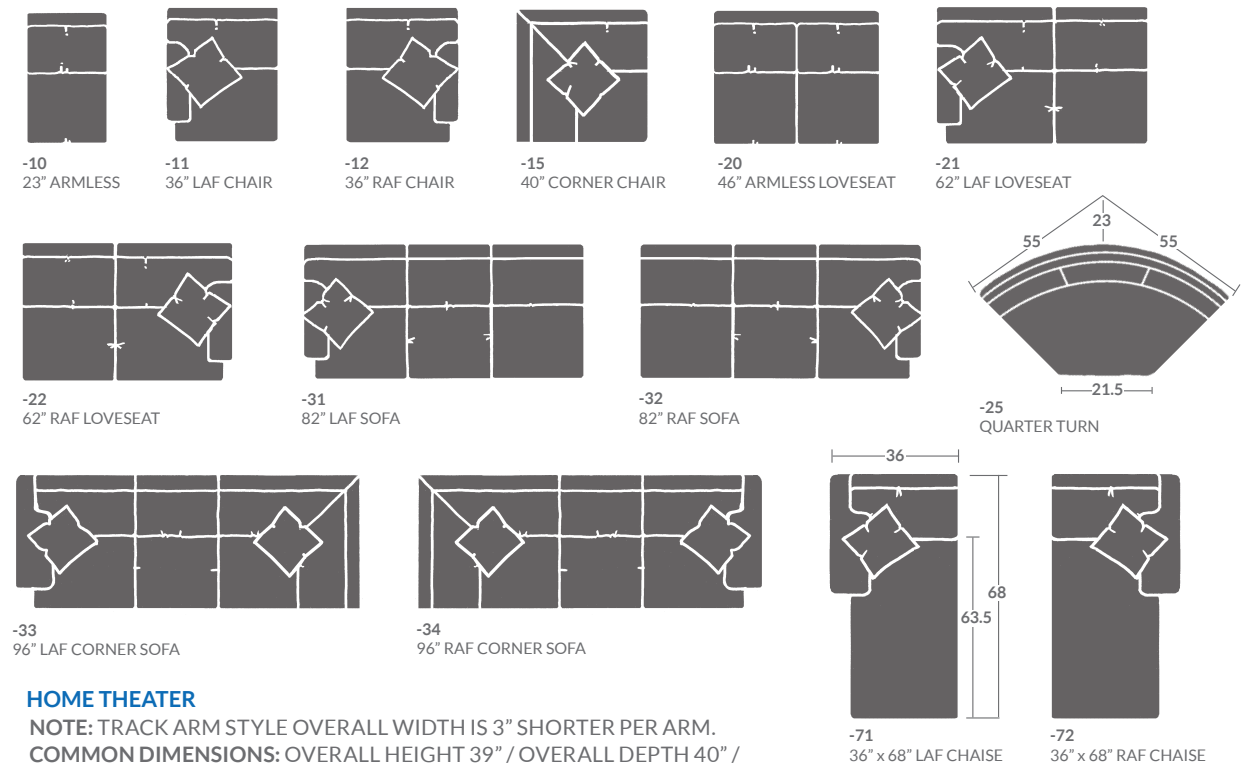

TAYLOR KING

K43 SERIES

Shown:
K4303 GATES SOFA
Shirred panel / Roll arm / Waterfall skirt

K45 SERIES

Shown:
K4503 ROBERTS SOFA
Panel / Roll arm / 9" Kick pleat skirt

SLEEPWORKS

L K55 SERIES

Shown:
K5503 COOPER SOFA
Panel / Roll arm / Round Montana bun foot
Optional Nebraska square tapered foot.
Available in leather. Nails and throw pillows not included.

L K57 SERIES

Shown:
K5703 CLIPPERTON SOFA
Track arm / Nebraska square tapered foot
Available in leather. Nails and pillows not included.

SOFAS, LOVESEATS, CHAIRS AND OTTOMANS

NOTE: BOX BORDER SEMI-ATTACHED BACK / 19" DOG EAR THROW PILLOWS
* Illustrations not to scale

SLEEP SOFAS, SLEEPER LOVESEATS, SLEEPER SECTIONAL SOFAS, LOVESEATS AND CHAISE

SECTIONAL SOFAS, LOVESEATS, CHAIRS AND CORNERS

* Illustrations not to scale

HOME THEATER

NOTE: TRACK ARM STYLE OVERALL WIDTH IS 3" SHORTER PER ARM.
COMMON DIMENSIONS: OVERALL HEIGHT 39" / OVERALL DEPTH 40" /
ARM HEIGHT 26.5" / SEAT HEIGHT 23" / SEAT DEPTH 22"

ARM STYLES:
K43, K45, K55 - 10" per arm
K57 - 7" per arm