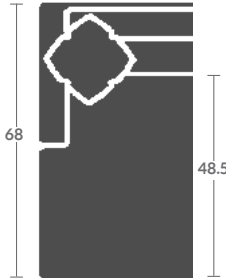

Please print the document at 100% for an accurate scale results.

K21 BECKHAM TWO PIECE WEDGE SECTIONAL

Must be ordered as a set

As Shown:

K21-35LAF WEDGE SOFA

Overall: h37 d46.5 w99

Inside: d23 w78.5 ah25 sh21

Quarter Inch Scale Drawing

K21-10
ARMLESS CHAIR
W27"

K21-11LAF
CHAIR
W34"

K21-12RAF
CHAIR
W34"

K21-15
CORNER CHAIR
W43"

K21-20
ARMLESS LOVESEAT
W54"

43

K21-21LAF
LOVESEAT
W60.5"

K21-22RAF
LOVESEAT
W60.5"

K21-31LAF
SOFA
W87"

43

K21-32RAF
SOFA
W87"

43

K21-41LAF
CHAISE
W40"

68

48.5