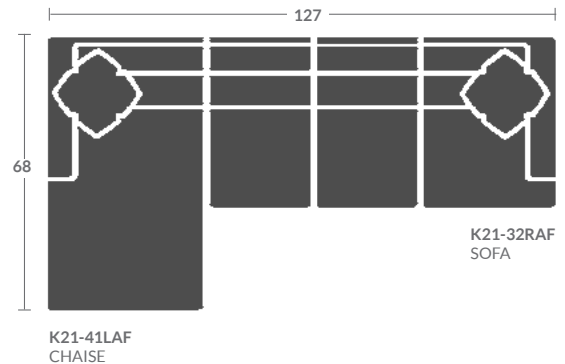

Please print the document at 100% for an accurate scale results.

K21 BECKHAM TWO PIECE WEDGE SECTIONAL

Must be ordered as a set

As Shown:

K21-35LAF WEDGE SOFA

Overall: h37 d46.5 w99

Inside: d23 w78.5 ah25 sh21

(1) 19" Throw pillow/Loose back cushion

K21-36RAF WEDGE SOFA

Overall: h37 d46.5 w99

Inside: d23 w78.5 ah25 sh21

(2) 19" Throw pillows/Loose back cushion

Options Shown: Standard pillows with contrasting fabric/trim.

1/2" Natural Brass nails on base. Extra pair of 19" throw pillows with quarter cord.

Quarter Inch Scale Drawing

K21-32RAF SOFA

Overall: h37.5 d43 w87

Inside: d24 w81.5 ah25 sh21

K21-41LAF CHAISE

Overall: h37.5 d68 w40

Inside: d48.5 w34 ah25 sh21

(1) 19" Throw pillow per arm/Loose back cushion

Options Shown: Standard pillows and extra pillows with contrasting fabric/trim. 1/2" Natural Brass nails on base.

Please print the document at 100% for an accurate scale results.