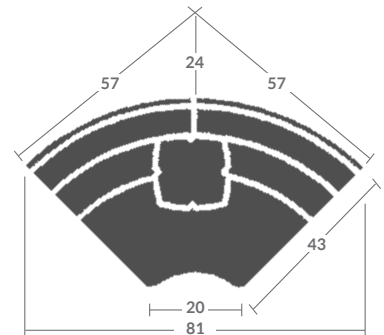

K21-22RAF
LOVESEAT
W60.5"

K21-31LAF
SOFA
W87"

43

K21-32RAF
SOFA
W87"

43

K21-41LAF
CHAISE
W40"

68

48.5

K21-42RAF
CHAISE
W40"

K21-33LAF
CORNER SOFA
W103.5"

K21-34RAF
CORNER SOFA
W103.5"

43

K21-25
QUARTER TURN