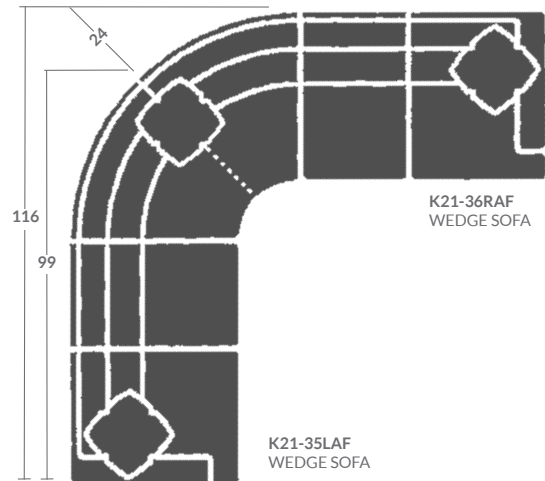

Please print the document at 100% for an accurate scale results.

K21 BECKHAM TWO PIECE WEDGE SECTIONAL

Must be ordered as a set

As Shown:

K21-35LAF WEDGE SOFA

Overall: h37 d46.5 w99

Inside: d23 w78.5 ah25 sh21

(1) 19" Throw pillow/Loose back cushion

K21-36RAF WEDGE SOFA

Overall: h37 d46.5 w99

Inside: d23 w78.5 ah25 sh21

(2) 19" Throw pillows/Loose back cushion

Options Shown: Standard pillows with contrasting fabric/trim.

1/2" Natural Brass nails on base. Extra pair of 19" throw pillows with quarter cord.

Quarter Inch Scale Drawing

K21-32RAF SOFA

Overall: h37.5 d43 w87

Inside: d24 w81.5 ah25 sh21

K21-41LAF CHAISE

Overall: h37.5 d68 w40

Quarter Inch Scale Drawing

K21-10
ARMLESS CHAIR
W27"

K21-11LAF
CHAIR
W34"

K21-12RAF
CHAIR
W34"

K21-15
CORNER CHAIR
W43"

K21-20
ARMLESS LOVESEAT
W54"

43

K21-21LAF
LOVESEAT
W60.5"