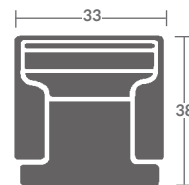

TAYLOR KING

L KL176-48 COZY CREATIONS LEATHER SOFA

Overall: h38.5 d38 w76

Inside: d22 w61 ah26 sh21

Box border back cushions, velcro attached / Panel arms / 5" Tapered legs

Options Shown: 1/2" Nail trim.

Available in all fabric. (2) 19" Pillows standard.

Illustration shown as Panel Arm.
Illustrations not to scale.

K138-38 COZY CREATIONS CHAIR

Overall: h38.5 d38 w33

Inside: d22 w23.5 ah26 sh21

Loose, box back cushion / Track arm / Tapered leg

Track arms are 2.5" less per arm than standard.

Illustration shown as Track Arm.
Illustrations not to scale.